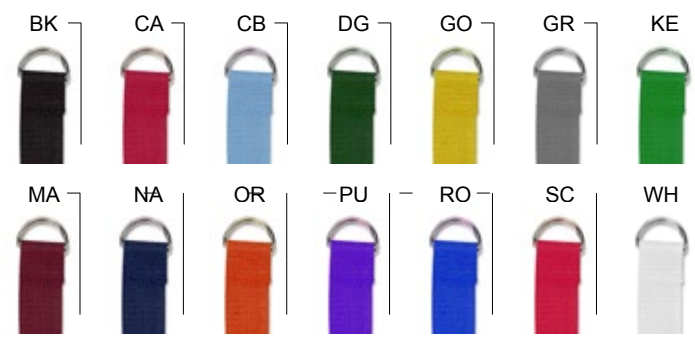

TEAM LAUNDRY LOOPS

LS-1
The fastest and most efficient way to wash laundry in the team environment. Each player loops their clothes onto a laundry loop prior to washing. Items for each athlete are washed and dried while attached to loop. Clothes stay sorted the entire time! Built in sock loop and name tag!

PANT STYLES	SIZE	ADULT WAIST	ADULT INSEAM	YOUTH WAIST	YOUTH INSEAM
FBP1A	XSM	28 - 30	16	22 - 24	13
	SML	31 - 33	16	25 - 27	14
FBP1Y	MED	34 - 36	16	28 - 30	15
	LGE	37 - 39	17	31 - 33	16
FBP2Y	XLG	39 - 41	17	34 - 36	16
	2XL	41 - 43	17	37 - 39	16
	3XL	43 - 45	17.5	39 - 41	17
	4XL	45 - 47	17.5	41 - 43	17
	5XL	48 - 50	17.5	43 - 45	17

PANT STYLES	SIZE	ADULT WAIST	ADULT INSEAM	YOUTH WAIST	YOUTH INSEAM
FBP3A	XSM	28 - 30	14	22 - 24	12.5
	SML	31 - 33	15	25 - 27	13.5
FBP3Y	MED	34 - 36	16	28 - 30	14.5
	LGE	37 - 39	17	31 - 33	15.5
	XLG	39 - 41	17.5	34 - 36	15.5
	2XL	41 - 43	17.5	37 - 39	15.5
	3XL	43 - 45	18	39 - 41	16.5
	4XL	45 - 47	18	41 - 43	16.5
	5XL	48 - 50	18		

JERSEY STYLES	SIZE	ADULT CHEST	ADULT LENGTH	YOUTH CHEST	YOUTH LENGTH
FBJ1A	S/M	41 - 43	BELT	34 - 36	BELT
FBJ1Y	L/XL	45 - 47	BELT	38 - 40	BELT
	XXL	49 - 51	BELT	42 - 44	BELT
FBJ2A	3XL	52 - 54	BELT		
FBJ2Y	4XL	54 - 56	BELT