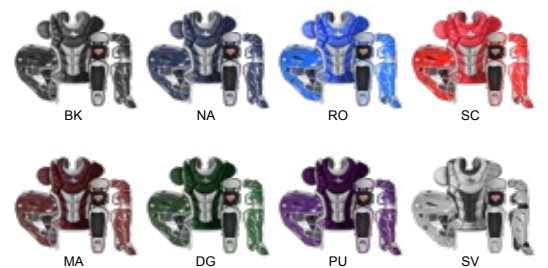

SYSTEM SEVEN™ ADULT PRO CATCHING KIT

STYLE NO.	SIZE	COLORS
CKPRO1	16.5"	BK, NA, RO, SC, MA, DG, PU, SV

Adult System Seven™ Kit includes MVP2500 mask, CP30PRO chest protector, and LG30WPRO leg guards.