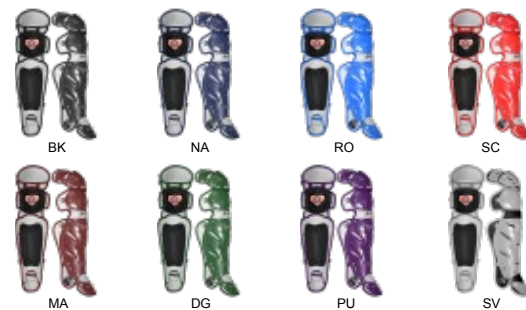

ADULT SYSTEM SEVEN™ LEG GUARDS

STYLE NO.	SIZE	
LG30WPRO	16.5 INCHES	MOST REQUESTED SIZE, AVAILABLE IN ALL COLORS

Super lightweight, breathable, and durable, these leg guards are designed to fit great, take abuse, and be super comfortable. Large perforated padding and vented shins help the player's legs breathe.

The DeltaFlex™ harness pre-crosses the straps to keep the back of knee free and prevent leg guards from shifting.

Adjustable D3O® knee pad and ergonomic shin pads help keep knees healthy and eliminate bruising.

The full wrap around shins and triple knee design cover all the gaps preventing any foul tips or spikes from making direct contact.