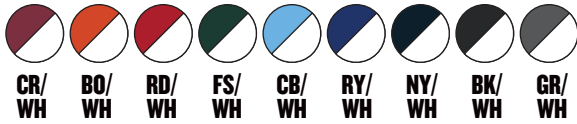

8951 B-SLAM REV. WOMEN'S TANK

SIZES: XS-2XL // $29.30

- 100% Polyester moisture management/antimicrobial performance fabric
- Reversible v-neck tank • Contrast side inserts
- Individually hemmed bottom for easy access screening
- Double-needle hem
- Collegiate cut
- Badger size jock tag