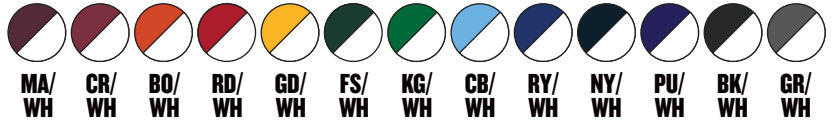

FEATURES

- **B** LOOSE
- **R** REVERSIBLE