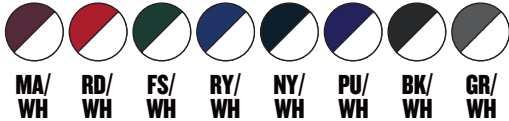

NEW
8956

B-AIR REV. WOMEN'S JERSEY

SIZES: XS-2XL // $29.30

- 100% Polyester moisture management/ antimicrobial performance Arrow Mesh fabric
- Reversible V-neck tank
- Individually hemmed bottom for easy access screening
- Double-needle hem
- Collegiate cut
- Badger size jock tag

FEATURES

- **B** COOL
- **B** LOOSE
- **W** WICK
- **A** ANTI-MIC
- **R** REVERSIBLE

NEW
7246 **B-AIR REV. SHORT**

SIZES: S-3XL // $27.85 // 9" INSEAM