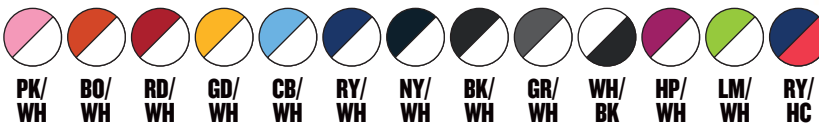

FEATURES

- **B** COOL
- **B** LOOSE
- **W** WICK
- **A** ANTI-MIC