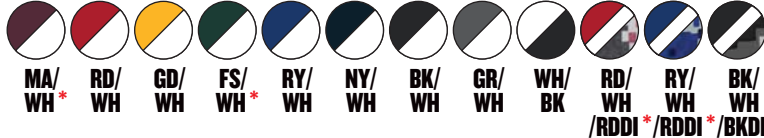

8661 AERO SINGLET

SIZES: XS-3XL // $16.15 // **W** WOMEN'S PG. 190

2661 YOUTH

SIZES: XS-XL // $14.60

- 100% Polyester moisture management/ antimicrobial performance fabric
- Single-needle bound neck & armhole
- Contrast front & back inserts • Double-needle hem
- Badger heat seal logo on center back neck

FEATURES

- **B** COOL
- **B** LOOSE
- **W** WICK
- **A** ANTI-MIC

* COLORS NOT AVAILABLE IN YTH SIZES