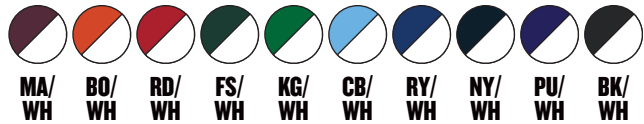

FEATURES

- **B** COOL
- **B** LOOSE
- **W** WICK
- **A** ANTI-MIC
- **R** REVERSIBLE