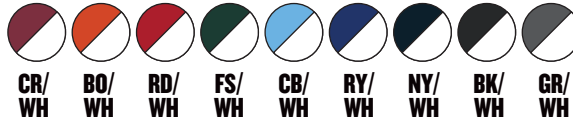

2244 YOUTH

SIZES: S-L // $26.45 // 6" INSEAM

- 100% Polyester moisture management/antimicrobial performance fabric
- Reversible short • Contrast front & back panels
- Covered elastic waistband with drawcord
- Collegiate cut
- Badger heat seal logo on left hip

FEATURES

- **C** COOL
- **L** LOOSE
- **W** WICK
- **A** ANTI-MIC
- **R** REVERSIBLE