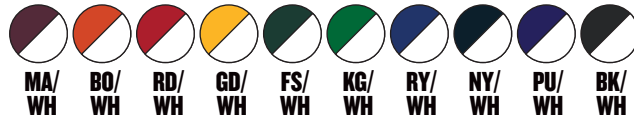

8959

CHALLENGER REV. WOMEN'S TANK

SIZES: XS-2XL // $18.70

- 100% Polyester pro mesh with dazzle side panels
- Reverse side 100% dazzle with mesh side panels
- Individually hemmed bottom for easy access screening
- Badger size jock tag

FEATURES

- **B** LOOSE
- **R** REVERSIBLE

COMPLIANT

7241 **CHALLENGER SHORT**

SIZES: S-3XL // $19.00 // 9" INSEAM

2241 **YOUTH**

SIZES: S-L // $18.15// 6" INSEAM

- 100% Polyester pro mesh with dazzle side panels
- Reverse side 100% dazzle with mesh side panels
- Individually hemmed bottom for easy access screening
- Badger size jock tag