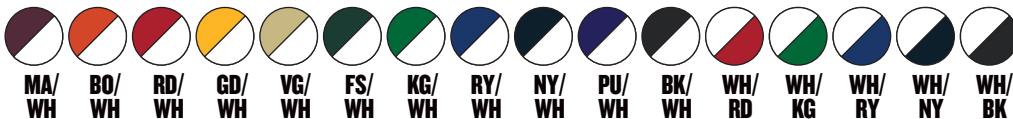

FEATURES

- **B** BRAID
- **B** COOL
- **S** STRETCH
- **W** WICK
- **A** ANTI-MIC