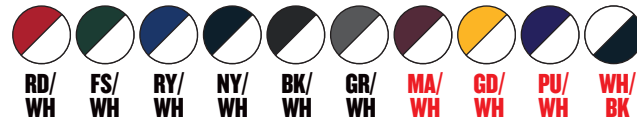

FEATURES

- **B** COOL
- **B** LOOSE
- **W** WICK
- **A** ANTI-MIC