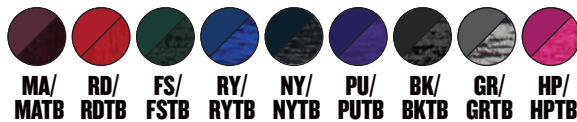

4179 **SPORT TONAL BLEND WOMEN'S 1/4 ZIP**

SIZES: XS-2XL // $35.30

DETAILS / SEE PG. 170