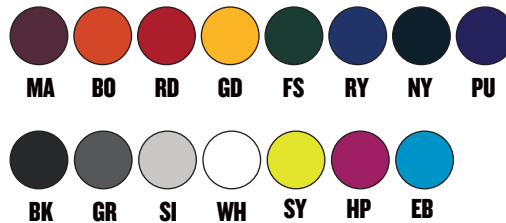

4165 B-CORE L/S WOMEN'S HOOD TEE

SIZES: XS-2XL // $24.85