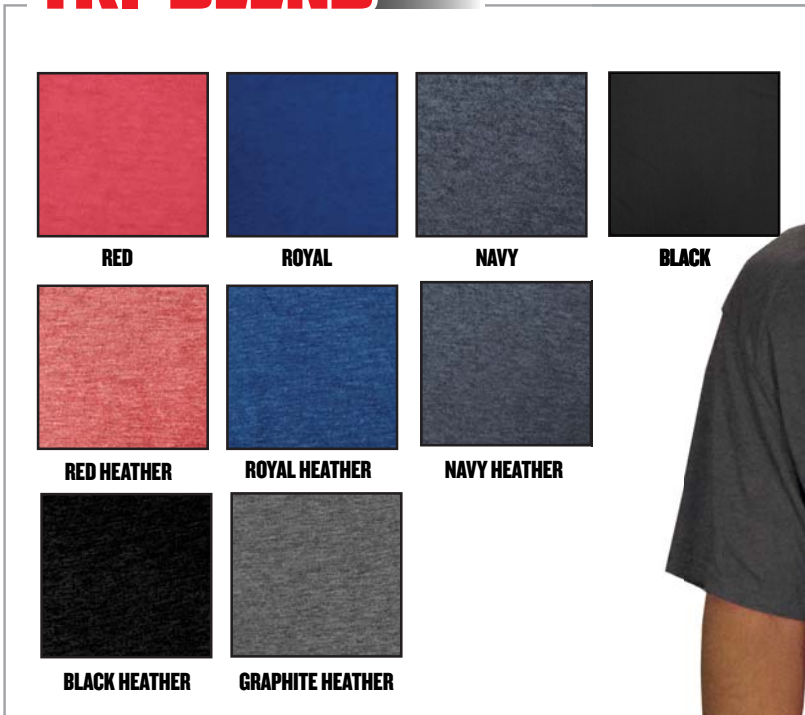

TRI-BLEND

PERFORMANCE TEES

TRI-BLEND