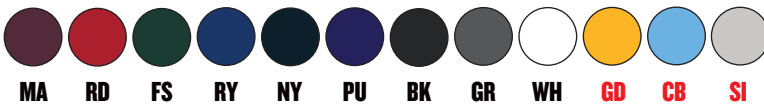

FEATURES

- **S** STITCH
- **B** COOL
- **B** LOOSE
- **W** WICK
- **A** ANTI-MIC

Arrow mesh performance fabric is engineered with small holes for ventilation.