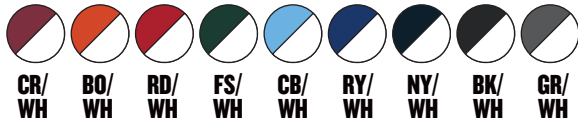

8551 B-SLAM REV. TANK

SIZES: S-3XL // $29.30 // **W** WOMEN'S PG. 181

2551 YOUTH

SIZES: S-L // $27.85

- 100% Polyester moisture management/antimicrobial performance fabric
- Reversible v-neck tank
- Contrast side inserts
- Individually hemmed bottom for easy access screening
- Double-needle hem
- Collegiate cut
- Badger size jock tag

FEATURES

- **B** COOL
- **B** LOOSE
- **W** WICK
- **A** ANTI-MIC
- **R** REVERSIBLE