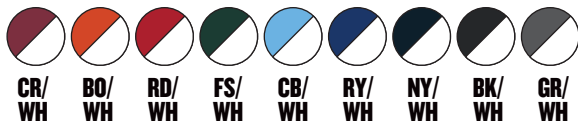

FEATURES

- **B** COOL
- **B** LOOSE
- **W** WICK
- **A** ANTI-MIC
- **R** REVERSIBLE