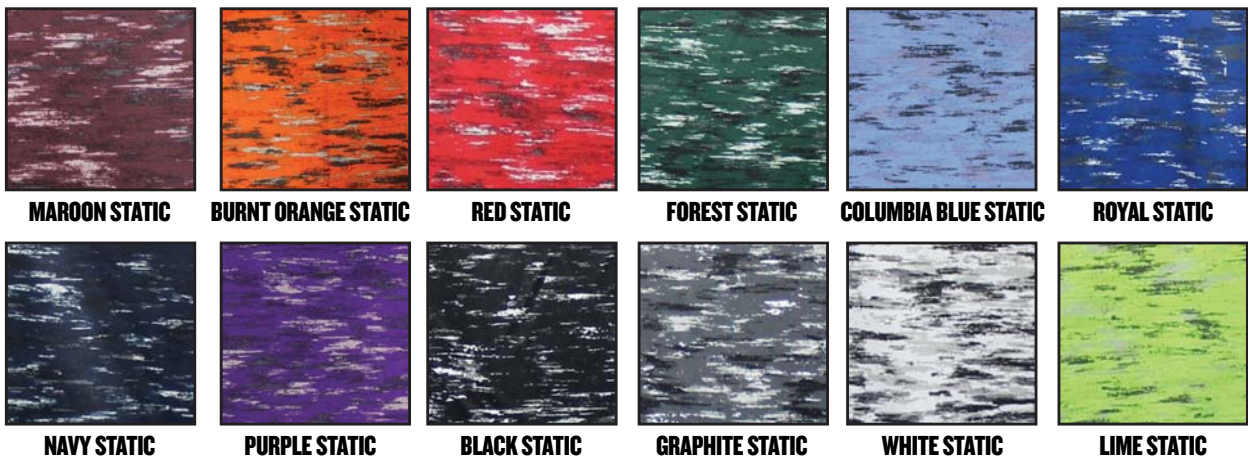

STATIC

PERFORMANCE TEES

SUBLIMATED B-CORE