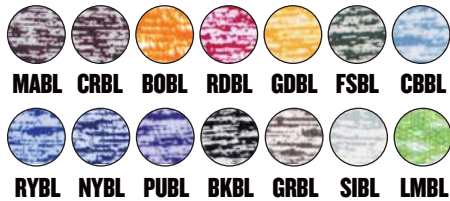

4191 BLEND TEE

SIZES: XS-4XL // $20.45 // **W** WOMEN'S PG. 159

2191 YOUTH

SIZES: XS-XL // $19.85

- 100% Sublimated polyester moisture management/ antimicrobial performance fabric
- Badger Sport shoulder for maximum movement with coverstitch
- Self-fabric collar • Double-needle hem
- Badger heat seal logo on left sleeve

FEATURES

- **B** COOL
- **B** LOOSE
- **W** WICK
- **A** ANTI-MIC