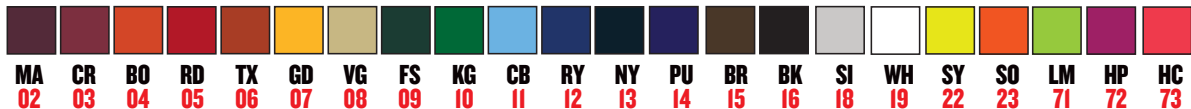

HOW TO ORDER

1. Qualifying styles are marked throughout the catalog: "B" will be the first digit in the braid code when ordering.
2. Choose location of the braid, this will be the next two digits.
  02 - Side panels, front & back
  03 - Side seams (standard for bottoms)
  06 - Sleeve hems
3. Choose the color braid desired, this will be the next two digits.
4. The last digit will be the size of the braid.
  Size braid codes: 3 - 3/16".

(Ex. B-Key Tank 8548 RD/WH with 3/16" Royal braid on side panels code would be B02123.)