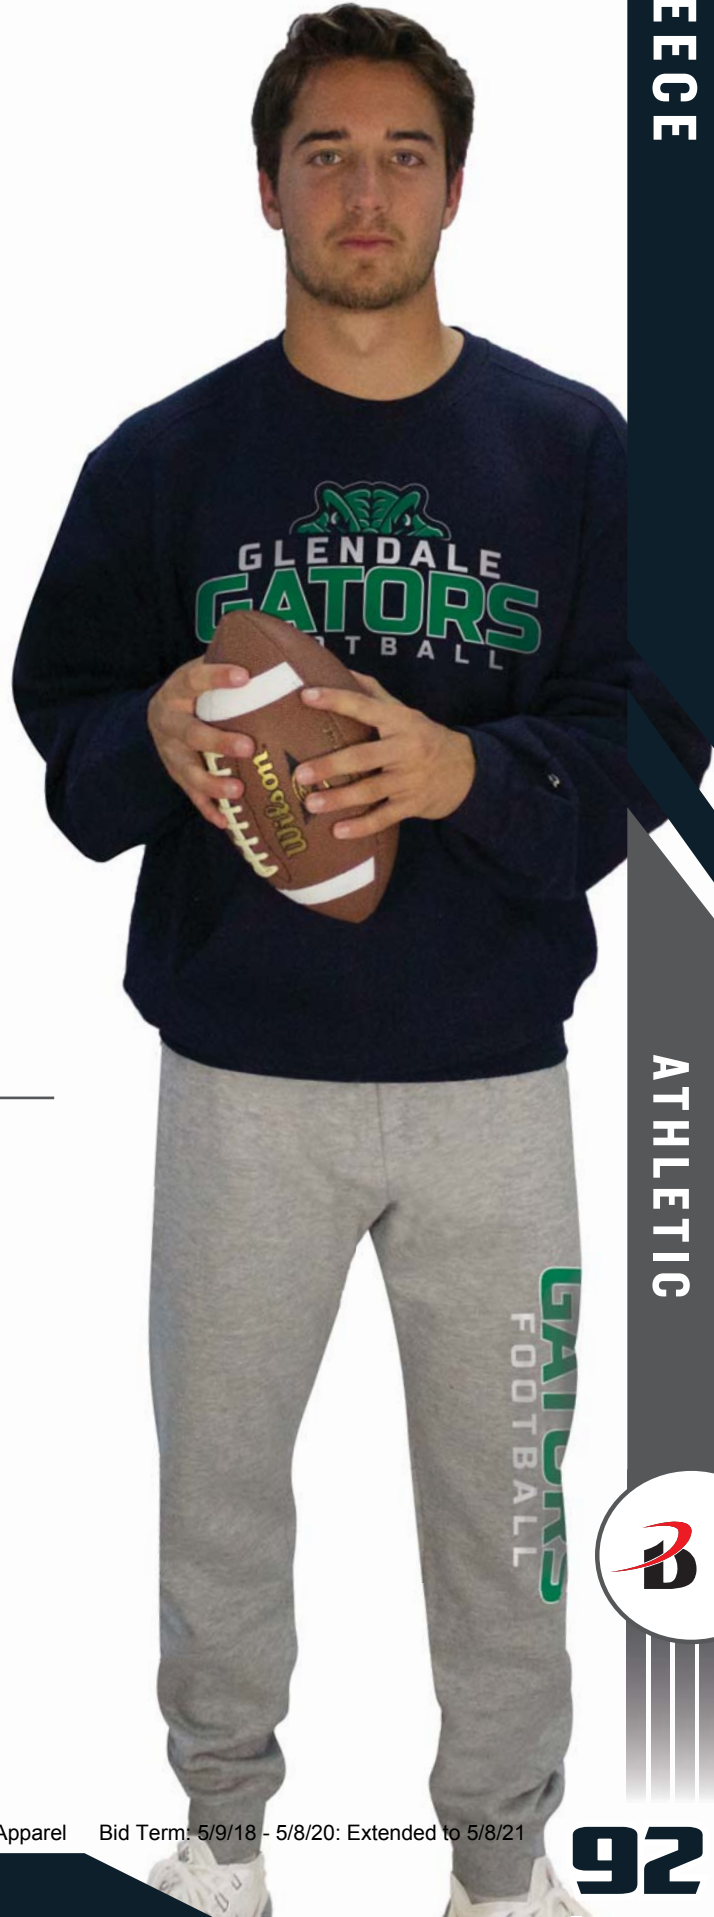

NEW
1215
ATHLETIC FLEECE JOGGER PANT

SIZES: XS-4XL // $31.30 // **W** WOMEN'S PG. 173

2215
YOUTH

SIZES: XS-XL // $28.45

- 9.5 oz. Ringspun 60% cotton/40% polyester
- Covered elastic waistband & drawcord
- Two deep side pockets
- Tapered fit in lower leg
- Reinforced spandex rib knit cuffs
- Embroidered Badger logo on left hip

FEATURES

- **B** LOOSE
- **P** POCKET

FLEECE

ATHLETIC