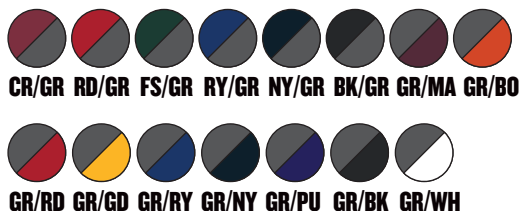

FEATURES

- **C** COOL
- **L** LOOSE
- **W** WICK
- **A** ANTI-MIC
- **P** POCKET

PERFORMANCE SHORTS

PERFORMANCE