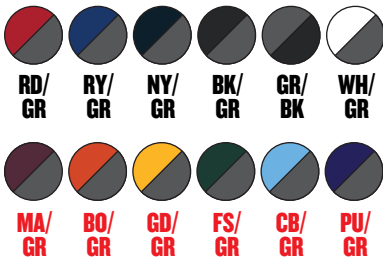

NEW COLORS

4008 ULTIMATE SOFTLOCK™ SPORT WOMEN'S 1/4 ZIP

SIZES: XS-2XL // $32.30

DETAILS / SEE PG. 168