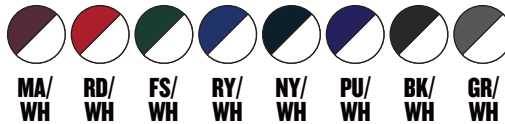

FEATURES

- **B** COOL
- **B** LOOSE
- **W** WICK
- **A** ANTI-MIC
- **R** REVERSIBLE