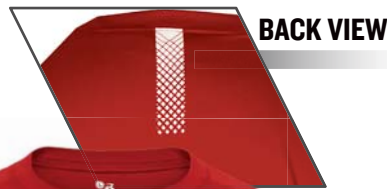

FEATURES

- **B** COOL
- **B** LOOSE
- **W** WICK
- **A** ANTI-MIC