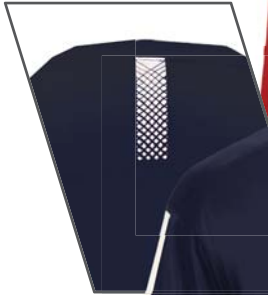

# 2170 YOUTH

SIZES: XS-XL // \$14.00

DETAILS / SEE PG.31

BACK VIEW

FULL ARROW MESH BACK

NEW