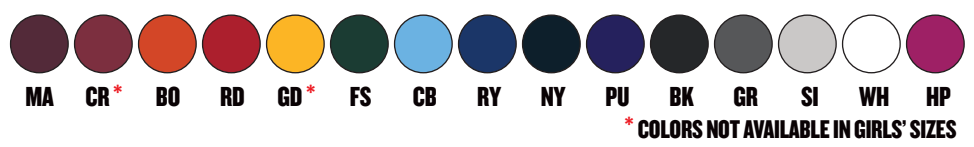

ULTIMATE SOFTLOCK™ WOMEN'S SHORT

SIZES: XS-2XL // $25.60 // 5" INSEAM

- 100% Soft Polyester moisture management/antimicrobial performance fabric
- UVA and UVB sun protection in areas covered by the short (UPF 50+)
- Super soft interlock fabric for comfort
- Athletic cut & superior fit
- 2" Contrast elastic inner waistband with flat drawcord
- Two deep side pockets • Double-needle hem
- Badger heat seal logo on left hip

FEATURES

- **B** COOL
- **B** LOOSE
- **W** WICK
- **A** ANTI-MIC

4116 B-CORE WOMEN'S SHORT

SIZES: XS-2XL // $13.70 // 5" INSEAM

2116 GIRLS'

SIZES: XS-XL // $13.45 // 4" INSEAM

- 100% Polyester moisture management/antimicrobial performance fabric
- 1 1/2" covered elastic waistband & drawcord.
- Double-needle hem
- Badger heat seal logo on left hip

FEATURES

- **B** BRAID
- **B** COOL
- **B** LOOSE
- **W** WICK
- **A** ANTI-MIC

7216 MESH/TRICOT WOMEN'S SHORT

SIZES: XS-2XL // $13.15 // 5" INSEAM

- 100% Polyester pro-mesh with solid tricot liner
- Athletic cut & superior fit
- Covered elastic waistband & drawcord

FEATURES

- **B** BRAID
- **B** LOOSE