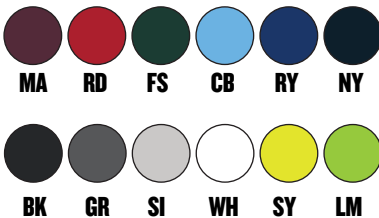

FEATURES

- STITCH
- B-FITTED
- STRETCH
- WICK
- ANTI-MIC