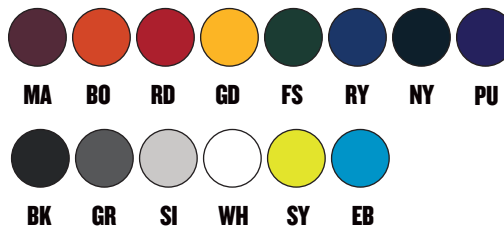

2105 YOUTH

SIZES: XS-XL // $24.30

DETAILS / SEE PG.30