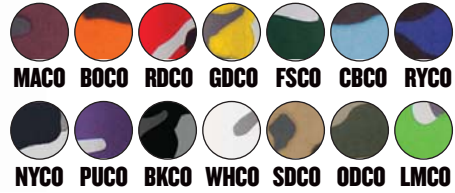

FEATURES

- **B** COOL
- **B** LOOSE
- **W** WICK
- **A** ANTI-MIC