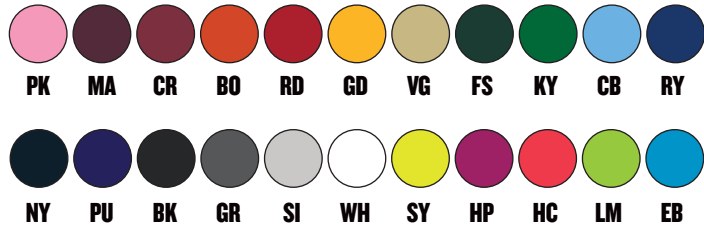

FEATURES

- **S** STITCH
- **B** COOL
- **B** LOOSE
- **W** WICK
- **A** ANTI-MIC