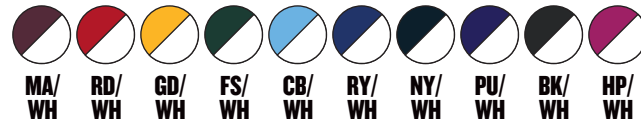

FEATURES

- **B** COOL
- **W** WICK
- **A** ANTI-MIC