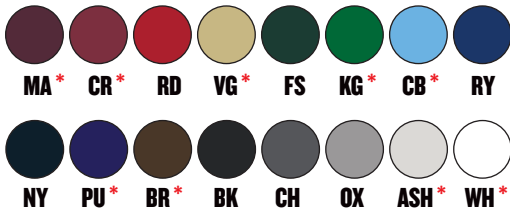

1254 HOODED SWEATSHIRT

SIZES: XS-4XL // $35.30

2254 YOUTH

SIZES: S-L // $33.70

- 9.5 oz. Ringspun 60% cotton/40% polyester
- Two-ply hood with drawcord (No drawcord on youth)
- Badger Sport shoulder for maximum movement
- Front pouch pocket with headset opening
- Spandex reinforced rib knit cuffs & waistband
- Embroidered Badger logo on left sleeve

FEATURES

- **B** LOOSE
- **H** HEADSET
- **P** POCKET

* COLORS NOT AVAILABLE IN YTH SIZES