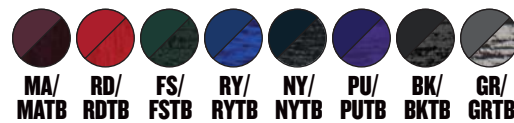

FEATURES

- **C** COOL
- **B** LOOSE
- **W** WICK
- **A** ANTI-MIC