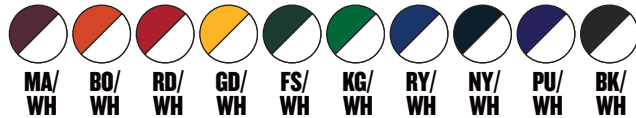

FEATURES

- **B** LOOSE
- **R** REVERSIBLE