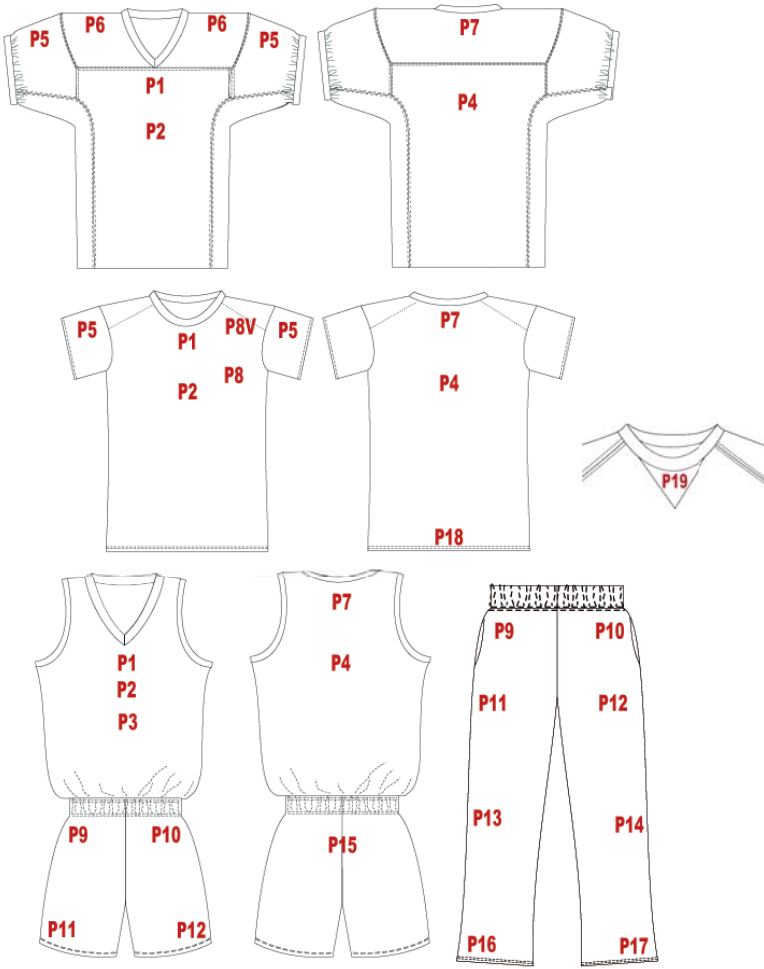

PRINT LOCATIONS

- **P1** = Front name location (Jerseys) or Tag location on T's
  (1" below v-neck styles & neck seam)
- **P2** = Front number location or Full front location
  (1" below name/logo or center chest location)
- **P3** = Name under location or Full back location
  (upper name 3", number 4", lower name 5")
- **P4** = Back number location or Full back location
  (5" below neck seam or 1" below personalization)
- **P5** = Sleeve logo location
  (logo print up to 3.5" in size)
- **P6** = Cowl print (logo print up to 3.5" in size)
- **P7** = Back personalization or back tag location
  (1" below neck seam)
- **P8** = Left chest
- **P8V** = Left volleyball placement
  (no more than 5" from shoulder line)
- **P9/P10** = Right/Left hip location
  (2" below waist seam & 2" over from side)
- **P11/P12** = Right/Left thigh location
  (shorts: 2" above bottom hem & 2" over from side)
  (sweatpant: 6" below waist seam & 2" over from side)
- **P13/P14** = Right leg/Left leg vertical down location
  (maximum vertical print is 5" x 22")
- **P15** = Center back short/Short location
- **P16/P17** = Right leg/Left leg bottom hem location
  (2" above bottom hem & 2" over from side)
- **P18** = Shirt tail placement
  (1" from bottom shirt seam)
- **P19** = V-Patch print

SIZE CHART

SIZE LABEL	ADULT STYLES									How to order correct size: From the appropriate chart to the left, order the Badger Sport label size letter that corresponds to the range that includes your actual body measurements in inches.
	XS	S	M	L	XL	2XL	3XL	4XL	5XL	
Chest	32-34	34-36	38-40	42-44	46-48	50-52	54-56	58-60	62-64	
Waist	26-28	28-30	32-34	36-38	40-42	44-46	48-50	52-54	56-58	
Inseam	28	29	30	31	32	33	33	34	34	

SIZE LABEL	GIRLS STYLES			WOMEN'S STYLES						How to measure: Bust/Chest: With arms relaxed at sides, measure around the body at the fullest part of the bust/ chest, keeping the tape parallel to the floor. Waist: Measure around the body (not on top of clothing) at the waist level. Hip: With feet together, measure around the fullest part at the hip level, keeping the tape parallel to the floor. Inseam: With feet slightly apart, measure vertically from the top inside of the leg down to the ankle bone.
	S	M	L	XS	S	M	L	XL	2XL	
Bust	26-28	28-30	30-32	30-32	32-34	34-36	36-38	38-40	42-44	
Waist	20-22	22-24	24-26	24-26	26-28	28-30	30-32	32-34	36-38	
Hip	28-30	30-32	32-34	32-34	34-36	36-38	40-42	44-46	48-50	
Inseam	25	26	27	28	28	29	29	30	30	

SIZE LABEL	YOUTH STYLES				
	XS	S	M	L	XL
Chest	24-26	26-28	28-30	30-32	32-34
Waist	20-22	22-24	24-26	26-28	28-30
Inseam	22	24	26	28	29