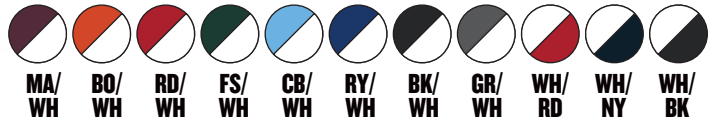

FEATURES

- **B** BRAID
- **B** COOL
- **S** STRETCH
- **W** WICK
- **A** ANTI-MIC