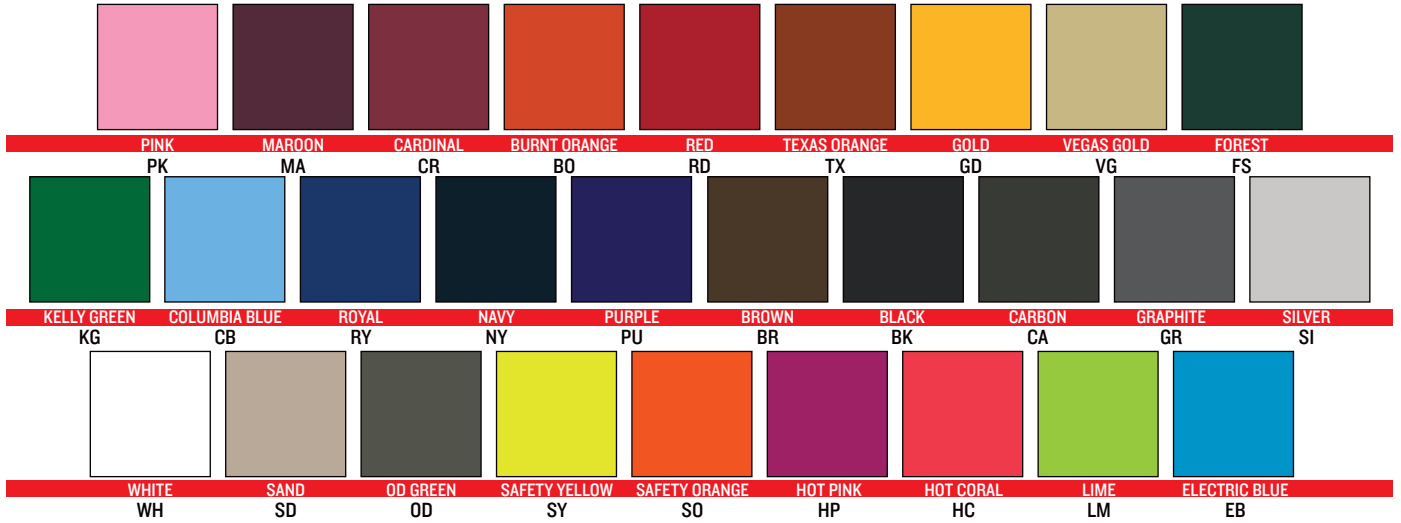

COLOR CHART

INDEX