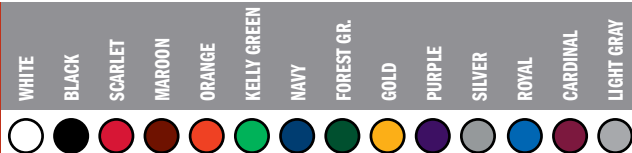

FACE MASK COLOR OPTIONS

Riddell SpeedFlex Quick Release™ Kits Kit includes all parts and instructions needed to attach one Riddell SpeedFlex face mask. For patent information, visit riddell.com/patents.

[Click to see Riddell SpeedFlex Quick Release video](#)