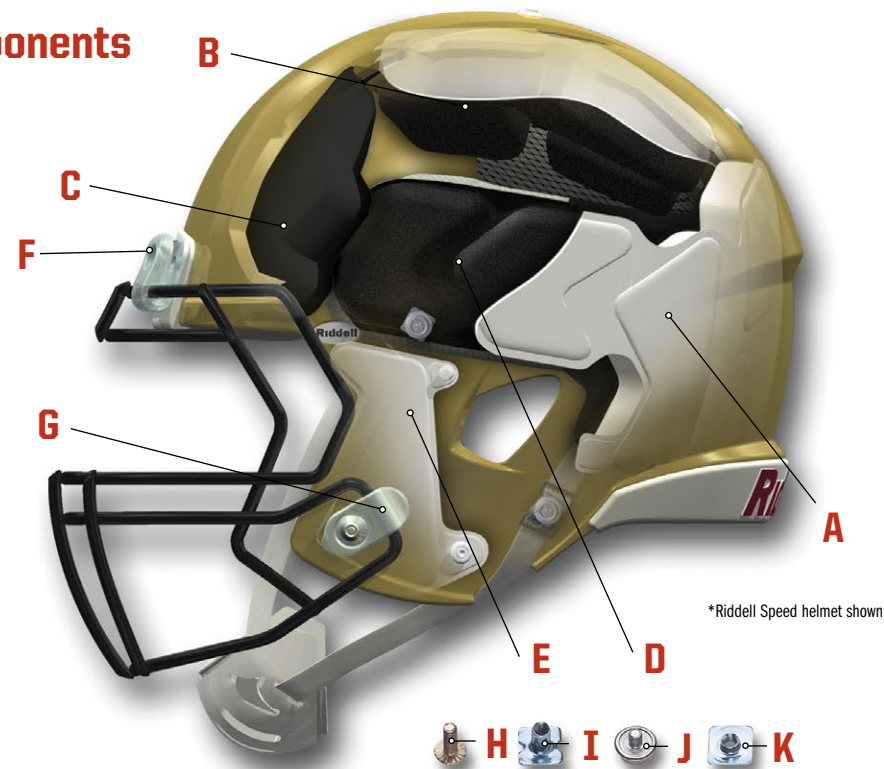

Part	Chart	Item #	Price	Chart	Item #	Price
Back/Neck/Side Liner - White Bumper (S)	A	R939881100	$53.00			
Back/Neck/Side Liner - White Bumper (S/M)	A	R939882200	$53.00	A	R939650022	$53.00
Back/Neck/Side Liner - White Bumper (L)	A	R939883300	$53.00	A	R939650033	$53.00
Back/Neck/Side Liner - White Bumper (XL)	A	R939884400	$53.00	A	R939650044	$53.00
Back/Neck/Side Liner - Black Bumper (S)	A	R939881101	$53.00			
Back/Neck/Side Liner - Black Bumper (S/M)	A	R939882201	$53.00	A	R939650122	$53.00
Back/Neck/Side Liner - Black Bumper (L)	A	R939883301	$53.00	A	R939650133	$53.00
Back/Neck/Side Liner - Black Bumper (XL)	A	R939884401	$53.00	A	R939650144	$53.00
Back/Neck/Side Liner - NFL Bumper (S)	A	R93988NFL11	$53.00			
Back/Neck/Side Liner - NFL Bumper (S/M)	A	R93988NFL22	$53.00	A	R939660022	$53.00
Back/Neck/Side Liner - NFL Bumper (L)	A	R93988NFL33	$53.00	A	R939660033	$53.00
Back/Neck/Side Liner - NFL Bumper (XL)	A	R93988NFL44	$53.00	A	R939660044	$53.00
Standard Crown Liner - Inflatable - White (S-XL)	B	R45988	$43.00	B	R9394533	$43.00
Front Pad	C	R9199033	$26.50	C	R9199033	$26.50
Overliner - Black (S)	D	R94852911	$18.50	D	R91852911	$18.50
Overliner - Black (M/L)	D	R94852933	$18.50	D	R91852933	$18.50
Overliner - Black (XL)	D	R94852933	$18.50	D	R91852944	$18.50
Front Pocket - White Bumper w/Logo - Black Vinyl		R9388V00	$11.00		R9388V00	$11.00
Front Pocket - Black Bumper w/Logo - Black Vinyl		R9388V01	$11.00		R9388V01	$11.00
Front Pocket - NFL Bumper w/Logo - Black Vinyl		R9388V00NFL	$11.00		R9388V00NFL	$11.00
C-Front Pocket - White Bumper w/Logo - Black Vinyl		R9388VC00	$11.00		R9388VC00	$11.00
C-Front Pocket - Black Bumper w/Logo - Black Vinyl		R9388VC01	$11.00		R9388VC01	$11.00
C-Front Pocket - NFL Bumper w/Logo - Black Vinyl		R9388VC00NFL	$11.00		R9388VC00NFL	$11.00

S-Pads Speed Icon Speed

Part	Chart	Item #	Price	Chart	Item #	Price
S-Pad 3/4" Right - Inflatable (White)	E	R95880007	$9.50	E	R9575907	$9.50
S-Pad 3/4" Left - Inflatable (White)	E	R95880008	$9.50	E	R9575908	$9.50
S-Pad 1" Right - Inflatable (White)	E	R95880009	$9.50	E	R9575909	$9.50
S-Pad 1" Left - Inflatable (White)	E	R95880010	$9.50	E	R9575910	$9.50
S-Pad 1-1/4" Right - Inflatable (White)	E	R95880011	$9.50	E	R9575911	$9.50
S-Pad 1-1/4" Left - Inflatable (White)	E	R95880012	$9.50	E	R9575912	$9.50
S-Pad 3/4" Right - Inflatable (Black)	E	R95880107	$9.50	E	R95750107	$9.50
S-Pad 3/4" Left - Inflatable (Black)	E	R95880108	$9.50	E	R95750108	$9.50
S-Pad 1" Right - Inflatable (Black)	E	R95880109	$9.50	E	R95750109	$9.50
S-Pad 1" Left - Inflatable (Black)	E	R95880110	$9.50	E	R95750110	$9.50
S-Pad 1-1/4" Right - Inflatable (Black)	E	R95880111	$9.50	E	R95750111	$9.50
S-Pad 1-1/4" Left - Inflatable (Black)	E	R95880112	$9.50	E	R95750112	$9.50

WARNING: NO HELMET CAN PREVENT SERIOUS HEAD OR NECK INJURIES A PLAYER MIGHT RECEIVE WHILE PARTICIPATING IN FOOTBALL. Do not use this helmet to butt, ram or spear an opposing player. This is in violation of the football rules and such use can result in severe head or neck injuries, paralysis or death to you and possible injury to your opponent. Contact in football may result in CONCUSSION-BRAIN INJURY which no helmet can prevent. Symptoms include: loss of consciousness or memory, dizziness, headache, nausea or confusion. If you have symptoms, immediately stop playing and report them to your coach, trainer and parents. Do not return to a game or practice until all symptoms are gone and you have received MEDICAL CLEARANCE. Ignoring this warning may lead to another and more serious or fatal brain injury.

Hardware Speed Icon Speed

Part	Chart	Item #	Price	Chart	Item #	Price
Helmet Valve		R45926	$1.65		R45926	$1.65
Liner Valve Cap - White					R45925	$0.30
Threaded Valve Retainer Cap		R920401	$0.65			
Top Face Mask Mounting Clip - Solid Wire Carbon Steel	F	R918482	$0.65	F	R918482	$0.65
Top Face Mask Mounting Clip - HS4 S-Bar	F	R918680	$0.65	F	R918680	$0.65
Side QR Face Mask Mounting Clip - Solid Wire Carbon Steel	G	R918481LW	$0.90	G	R918481LW	$0.90
Side QR Face Mask Mounting Clip - HS4 S-Bar	G	R920813	$0.90	G	R920813	$0.90
Screw #8-32 x 1/2" Stainless Steel - Waxed	H	R60108DPSW	$0.25	H	R60108DPSW	$0.25
T-Nut #8-32 x .410" Stainless Steel	I	R60105	$0.55	I	R60105	$0.55
Quick Release Pin (Carbon Steel S-Bar)		R4596109	$5.25		R4596109	$5.25
Quick Release Pin (HS4 S-Bar)		R75961	$5.25		R75961	$5.25
Quick Release Receptacle		R45960	$3.20		R45960	$3.20
Grommet		R45969	$1.35		R45969	$1.35
Solid Wire Carbon Steel - QR Face Mask Mounting Kit		R45956	$22.00		R45956	$22.00
HS4 S-Bar QR Face Mask Mounting Kit		R455914	$22.00		R455914	$22.00
Chin Strap Stud, #8-32 x 3/16" Stainless Steel	J	R60104	$0.60	J	R60104	$0.60
T-Nut #8-32 x 1/8" Stainless Steel	K	R60106	$0.60	K	R60106	$0.60
Threaded Valve Grommet		R920488	$0.60