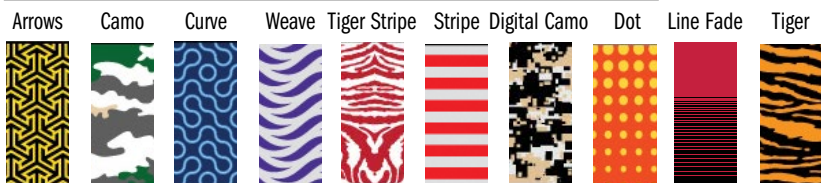

+ **SUBLIMATED TWILL & INSERT DECORATION OPTIONS**

+ **HIGH PERFORMANCE AND HIGH PERFORMANCE LITE COLORS**

WH	BK	SC	RO	KG	VG	SG	FG	BR	GG	PU
OR	NB	OG	CO	CG	CA	YE	TU	TX	MA	TN