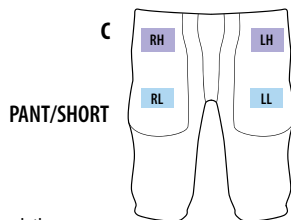

Clothing prices listed DO NOT include the cost of screen printing.
Prices listed in this catalog are suggested list prices and are subject to change; quantity pricing is available.

Logo application options

Tackle Twill Pricing

Individual Numbers or Letters/Per Digit	1 Color	2 Color
2" - 5"	$1.75	$3.50
6" - 8"	$2.25	$4.50
10" - 12"	$3.00	$6.00
Team Name (straight, script, arch)	$11.25	$14.75
Tail Sweep	$3.50	$5.00
Split Twill (split or name on Full Button or jacket)	$6.00	$6.00
Individual Name	$13.50	N/A
Individual Name on Jersey	$10.50	N/A
	Twill 1-Twill 7	Twill 8
Template Designs	$12.00	$17.00

Per Digit Number / Letter
Per Digit Number / Letter
Per Digit Number / Letter
2", 3", 4", or 5"- up to 7 Letters
Added to Team Name Change
Added to Team Name Change

Embellishment Charges - Apparel Basics

Quantity	Screen Print		Embroidery
	1C	2-3C	MAX 4" X 4"
12 - 96	$3.00	$5.00	$6.00
97 - 175	$2.25	$4.25	$6.00
176 - 360	$1.75	$3.75	$6.00
361 - 500	$1.50	$3.50	$6.00
501 - UP	$1.25	$3.25	$6.00

SP- Additional Colors - $1.00 per additional color
SP- Additional Locations - $1.00 per color for each additional location
SP- Less than minimum fee - (12pcs) - $25.00 per design/setup
EMB- Less than minimum fee - (6pcs) - $25.00 per design/setup
EMB- Digitizing Fee (Tape Charge) - $50.00

Quantity of Jerseys	Screen Print Individual Numbers		Screen Print Individual Names on Jerseys	Screen Print Individual Names on Name Plates	Loose/Blank Name Plates
	1C	2C	1C ONLY	1C ONLY	
1 - 12	$5.00	$6.00	$7.00	$10.00	$5.50
13 - 36	$3.50	$5.00	$7.00	$10.00	$5.50
37 - 100	$3.00	$4.50	$7.00	$10.00	$5.50
100 +	$2.50	$3.95	$7.00	$10.00	$5.50

T-Shirt Grid (CR2000)

Quantity	White		Color	
	1C	2-3C	1C	2-3C
12 - 96	$5.50	$6.25	$6.35	$7.50
97 - 175	$4.30	$5.50	$5.35	$6.75
176 - 360	$3.80	$4.75	$4.85	$6.00
361 - 500	$3.50	$4.25	$4.60	$5.75
501 - UP	$3.00	$3.50	$4.50	$5.00

No Art or Screen Charges
Add $1.00 for 2XL & $2.00 for 3XL
Add $1.00 per color for each additional location
BULK ORDERS ONLY
**ADD $4 FOR LONG SLEEVE (Gildan 2400)

*All prices above include shirt and decoration