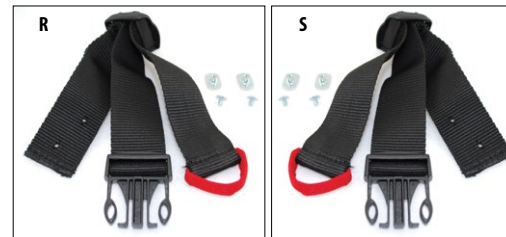

Not Shown:

R001603	1½" White Elastic	$3.70 per yard
R001603BK	1½" Black Elastic	$3.70 per yard
R001600	1" White Elastic	$3.70 per yard
R001633	1" Black Elastic	$3.70 per yard