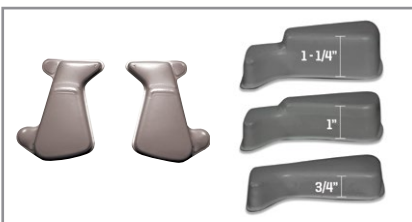

This helmet is certified to meet the NOCSAE Standard.

Riddell® Victor

Sizes: **XXS - XL**

Item: **R41188**

Price: **\$94.00 each**

Click to see helmet fitting video ▶

Size Options

Size	Hat Size	Head Circumference
XXS	6 1/8 - 6 1/4	19 1/4" - 19 5/8"
XS	6 3/8 - 6 1/2	20" - 20 3/8"
S	6 5/8 - 6 3/4	20 3/4" - 21 1/4"
M	6 7/8 - 7	21 5/8" - 22"
L	7 1/8 - 7 1/4	22 3/8" - 22 3/4"
XL	7 3/8 - 7 1/2	23 1/8" - 23 1/2"

Riddell Victor Upgrade Options

S-Pad Sizing Options

Three helmet fitting size options. Price: **\$2.00**

Strap-Loc™ Installed

Available in: **Black, White and Clear.** Price: **\$6.75**

Quick Release™ Upgrade