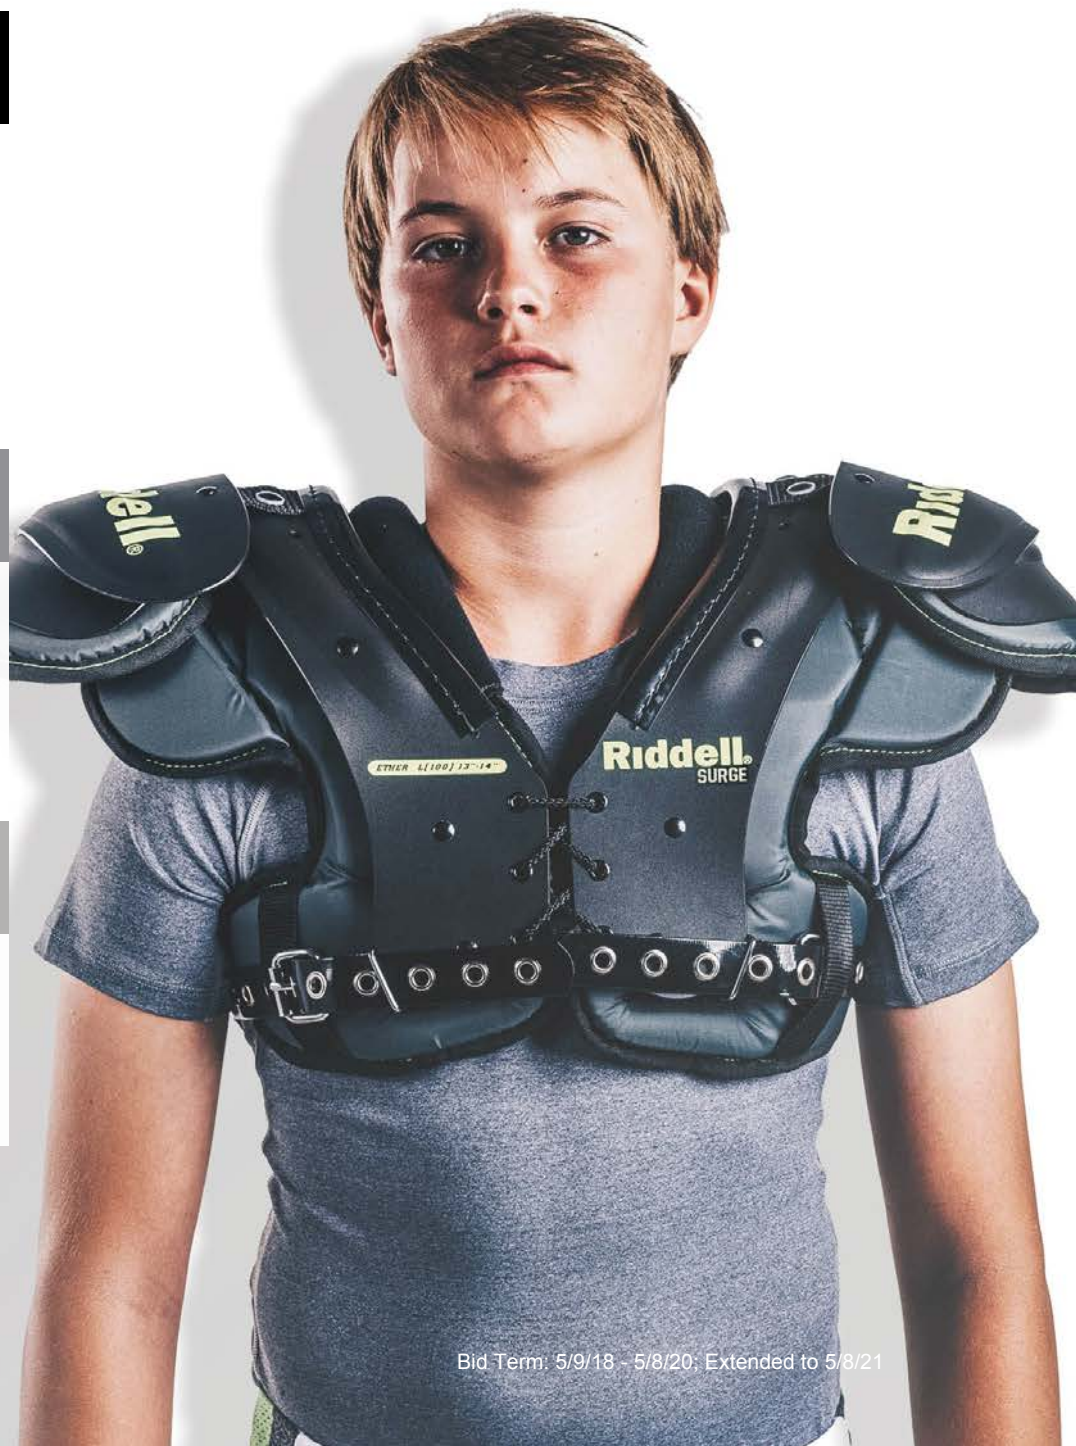

VARSITY SHOULDER PAD TECHNOLOGIES

	CUSTOM POWER® CPK	CUSTOM POWER® CPK	POWER® SPK +	POWER® SPK™	KOMBINE	PHENOM	RIVAL
Riddell® RipKord™	●	●	●	—	●	—	—
Air Management	●	●	●	●	●	●	—
Customizable	●	●	—	—	—	—	—
STAC System	●	●	●	●	—	—	—
Stainless Steel Hardware	●	●	●	●	●	—	—
Flat Pad Design	●	●	●	●	●	●	●

● STANDARD ○ OPTIONAL — NOT AVAILABLE

JUNIOR VARSITY SHOULDER PAD TECHNOLOGIES

	POWER® JPK +	POWER® JPK	RIVAL JV
Riddell® RipKord™	●	—	—
Air Management	●	●	—
STAC System	●	●	—
Flat Pad Design	●	●	●

● STANDARD ○ OPTIONAL — NOT AVAILABLE

YOUTH SHOULDER PAD TECHNOLOGIES

	SURGE	PURSUIT	QUEST
Durable PVC Belts	●	—	—
Z-Fit Belting System	—	●	●
Back Plate	●	—	—
Velvet Collar	●	—	—
Flat Pad Design	●	●	●

● STANDARD ○ OPTIONAL — NOT AVAILABLE

Prices listed in this catalog are suggested list prices; quantity pricing is available. Please contact your Riddell® Sales Representative. WARNING: Football is a dangerous sport which may result in serious injuries or even death. Although our equipment is designed to help reduce the risk of such injuries, there is no guarantee that any injury will be prevented by the use of this equipment. For patent information, visit riddell.com/patents.