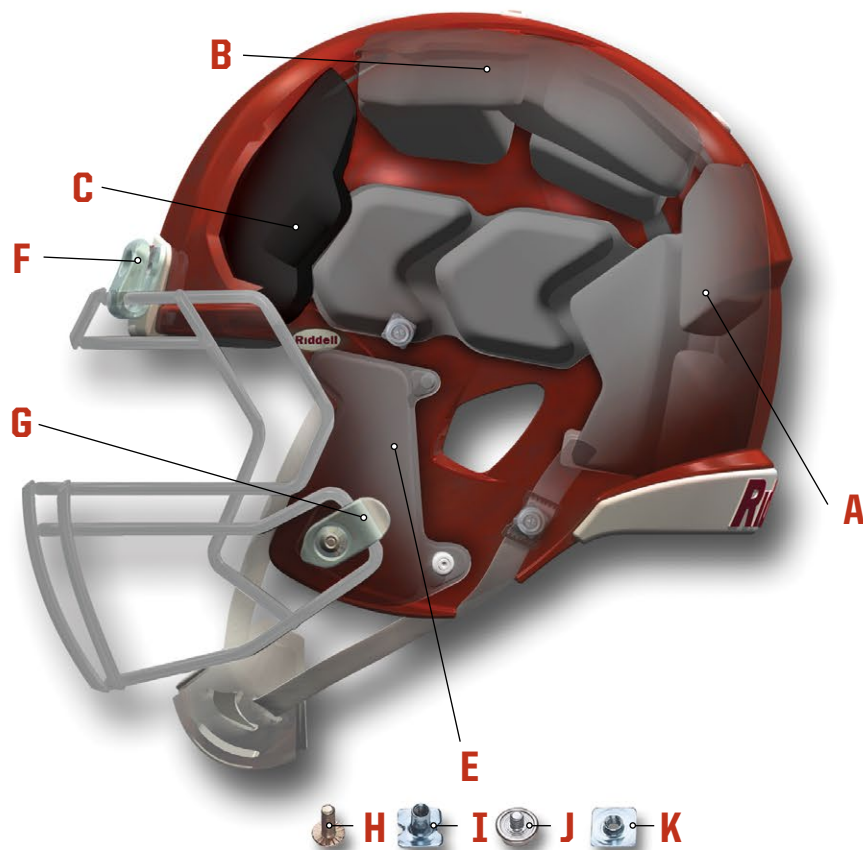

Riddell SPEED CLASSIC YOUTH Helmet Components

Liner Speed Classic Youth

Part	Chart	Item #	Price
Back/Neck/Side Liner - White Bumper (S)	A	R466911	$53.00
Back/Neck/Side Liner - White Bumper (M)	A	R466922	$53.00
Back/Neck/Side Liner - White Bumper (L)	A	R466933	$53.00
Back/Neck/Side Liner - White Bumper (XL)	A	R466944	$53.00
Standard Crown Liner - Non-Inflatable - Gray (S-XL)	B	R87701	$43.00
E-Crown Liner - Non-Inflatable - Gray (S-XL)	B	R87704	$43.00
Standard Crown Liner - Inflatable - Gray (S-XL)	B	R46067189	$43.00
E-Crown Liner - Inflatable - Gray (S-XL)	B	R46067489	$43.00
Front Pad	C	R9199033	$26.50
Front Pocket - White Bumper w/ Logo - White Vinyl		R4606800	$11.00
C-Front Pocket - White Bumper w/ Logo - White Vinyl		R4606801	$11.00

S-Pads Speed Classic Youth

Part	Chart	Item #	Price
S-Pad - 3/4" Right - Inflatable (Gray)	E	R9577907	$9.50
S-Pad - 3/4" Left - Inflatable (Gray)	E	R9577908	$9.50
S-Pad - 1" Right - Inflatable (Gray)	E	R9577909	$9.50
S-Pad - 1" Left - Inflatable (Gray)	E	R9577910	$9.50
S-Pad - 1-1/4" Right - Inflatable (Gray)	E	R9577911	$9.50
S-Pad - 1-1/4" Left - Inflatable (Gray)	E	R9577912	$9.50

WARNING: NO HELMET CAN PREVENT SERIOUS HEAD OR NECK INJURIES A PLAYER MIGHT RECEIVE WHILE PARTICIPATING IN FOOTBALL. Do not use this helmet to butt, ram or spear an opposing player. This is in violation of the football rules and such use can result in severe head or neck injuries, paralysis or death to you and possible injury to your opponent. Contact in football may result in CONCUSSION-BRAIN INJURY which no helmet can prevent. Symptoms include: loss of consciousness or memory, dizziness, headache, nausea or confusion. If you have symptoms, immediately stop playing and report them to your coach, trainer and parents. Do not return to a game or practice until all symptoms are gone and you have received MEDICAL CLEARANCE. Ignoring this warning may lead to another and more serious or fatal brain injury.

Hardware Speed Classic Youth

Part	Chart	Item #	Price
Helmet Valve		R45926	$1.65
Liner Valve Cap - White		R45925	$0.35
Face Mask Mounting Clip - Solid Wire Carbon Steel	F / G	R918482	$0.60
Face Mask Mounting Clip - Light Weight Carbon Steel	F / G	R918490	$0.60
Top Face Mask Mounting Clip - Light Weight (Small Face Masks)	F	R918487	$0.60
Face Mask Mounting Clip - HS4 S-Bar	F / G	R918680	$0.60
Screw, #8-32 x 1/2" Stainless Steel - Waxed	H	R60108DPSW	$0.25
T-Nut #8-32 x .410" Stainless Steel	I	R60105	$0.55
T-Nut Holder		R45968	$0.55
Solid Wire Carbon Steel - (Screw & T-Nut) Face Mask Mounting Kit		R45550	$7.50
Light Weight Carbon Steel - (Screw & T-Nut) Face Mask Mounting Kit		R45703	$7.50
Solid Wire Carbon Steel - Quick Release Face Mask Mounting Kit		R45956	$22.00
Light Weight Carbon Steel - Quick Release Face Mask Mounting Kit		R45701LW	$21.50
HS4 S-Bar - Quick Release Face Mask Mounting Kit		R455914	$22.00
Chin Strap Stud, #8-32 x 3/16" Stainless Steel	J	R60104	$0.60
T-Nut, #8-32 x 1/8" Stainless Steel	K	R60106	$0.60
Threaded Valve Retainer Cap		R920401	$0.60
Threaded Valve Grommet		R920488	$0.60