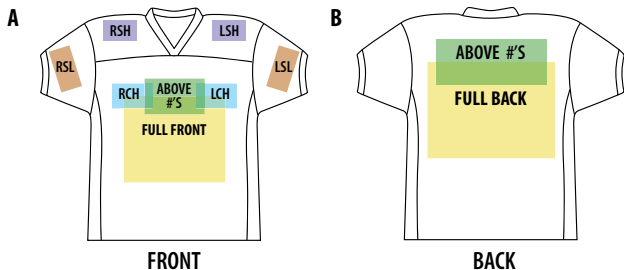

HOW TO ORDER

Sports Gear and Accessories

Placing an order is easy:

1 Select the clothing or items you want to order by product number.

COLOR OPTIONS

☐ White	☐ Kelly Green	☐ Gray
☐ Black	☐ Navy	☐ Vegas Gold
☐ Scarlet	☐ Forest Green	☐ Lt. Col Blue
☐ Maroon	☐ GB Gold	☐ Royal
☐ Orange	☐ Purple	☐ Cardinal

2 Select the color, sizes and quantities needed.

CHOOSE LOGO PLACEMENT

We can place your logo on any of the locations indicated below.
NOTE: We do not recommend non-standard locations.

Code	Location	Code	Location
A. RCH	Right Chest	B. A#	Above #'s
LCH	Left Chest	FB	Full Back
FF	Full Front	C. RH	Right Hip
A#	Above #'s	LH	Left Hip
RSH	Right Shoulder	RL	Right Leg
LSH	Left Shoulder	LL	Left Leg
RSL	Right Sleeve		
LSL	Left Sleeve		

3 Select custom embroidery, tackle twill or silk-screen printing.

4 Provide team name, logo, mascot, and select logo placement.

Please provide artwork if available or select from www.riddellart.com