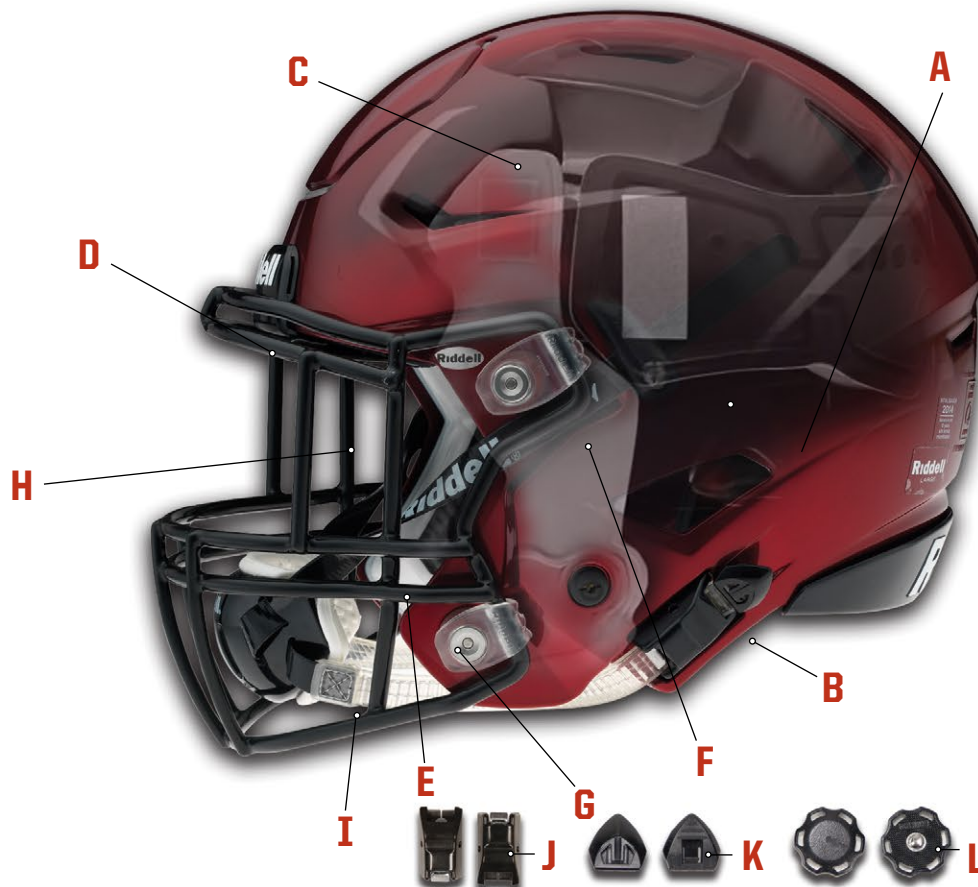

WARNING: NO HELMET CAN PREVENT SERIOUS HEAD OR NECK INJURIES A PLAYER MIGHT RECEIVE WHILE PARTICIPATING IN FOOTBALL. Do not use this helmet to butt, ram or spear an opposing player. This is in violation of the football rules and such use can result in severe head or neck injuries, paralysis or death to you and possible injury to your opponent. Contact in football may result in CONCUSSION-BRAIN INJURY which no helmet can prevent. Symptoms include: loss of consciousness or memory, dizziness, headache, nausea or confusion. If you have symptoms, immediately stop playing and report them to your coach, trainer and parents. Do not return to a game or practice until all symptoms are gone and you have received MEDICAL CLEARANCE. Ignoring this warning may lead to another and more serious or fatal brain injury.

Hardware SpeedFlex

Part	Chart	Item #	Price
Threaded Liner Retainer Cap - Black	G	R920401	$0.60
Screw, #8-32 x 1/8" Stainless Steel		R60101	$0.30
Top Hinge Clip - Face Mask Mounting	H	R920811	$1.15
Bottom Clip - Face Mask Mounting	I	R920813	$0.85
Quick Release Mini-Pin		R75961	$5.20
Quick Release Receptacle		R45960	$3.15
Grommet		R45360	$1.35
SF - Face Mask Mounting Kit		R45511	$32.00
Strap-Loc - Black - Right		R92053101	$1.15
Strap-Loc - Black - Left		R92053201	$1.15
T-Nut, #8-32 x 1/8" Stainless Steel		R60106	$0.60
Strap-Loc Screw		R49762	$0.25
Ratchet-Loc Housing - Black	J	R921101	$4.00
Ratchet-Loc Retainer Clip - Black	K	R92053501	$0.60
Ratchet-Loc Thumb Screw - Black	L	R60115	$1.15
Helmet Valve		R45926	$1.65