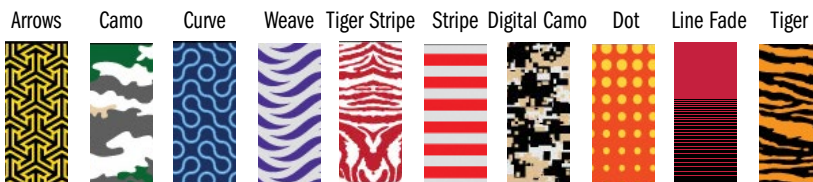

+ Huskies Lite - HUSLI-15

+ Patriots Lite - PATSLI-15

+ Vikings Lite - VIKLI-14

+ SUBLIMATED TWILL & INSERT DECORATION OPTIONS

+ HIGH PERFORMANCE AND HIGH PERFORMANCE LITE COLORS

Riddell HIGH PERFORMANCE & HIGH PERFORMANCE LITE SOFTBALL