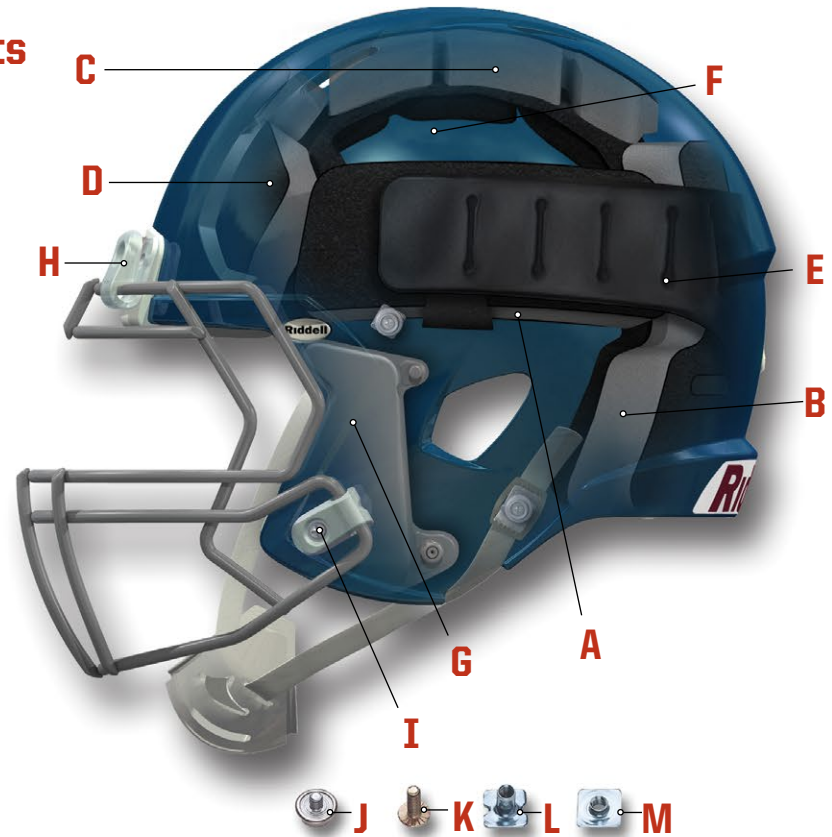

Riddell VICTOR / Riddell VICTOR-i Helmet Components

Liner Victor-i

Part	Chart Item #	Price
Victor Side Pad	A R928788	$10.75
Victor Back Pad (2XS/XS)	B R9208710	$21.50
Victor Back Pad (SM/MD)	B R9208722	$21.50
Victor Back Pad (LG/XL)	B R9208744	$21.50
Victor Crown Pad	C R948089	$16.00
Victor Front Pad	D R9280089	$21.50
Inflation Bladder	E R9122987	$15.75
Overliner / Front Pad Cover - White Bumper (2XS/XS)	F R98750910	$21.25
Overliner / Front Pad Cover - White Bumper (SM/MD)	F R98750922	$21.25
Overliner / Front Pad Cover - White Bumper (LG/XL)	F R98750944	$21.25

Liner Victor

Part	Chart Item #	Price
Victor Side Pad	R928788	$10.75
Victor Back Pad (2XS & XS)	R9208710	$21.50
Victor Back Pad (SM & MD)	R9208722	$21.50
Victor Back Pad (LG & XL)	R9208744	$21.50
Victor Crown Pad	R948089	$16.00
Victor Front Pad	R9280089	$21.50
Overliner / Front Pad Cover - White Bumper (2XS)	R98750900	$21.50
Overliner / Front Pad Cover - White Bumper (XS)	R98750910	$21.50
Overliner / Front Pad Cover - White Bumper (SM)	R98750911	$21.50
Overliner / Front Pad Cover - White Bumper (MD)	R98750922	$21.50
Overliner / Front Pad Cover - White Bumper (LG)	R98750933	$21.50
Overliner / Front Pad Cover - White Bumper (XL)	R98750944	$21.50

S-Pads Victor-i/Victor

Part	Chart Item #	Price
S-Pad - 3/4" Right - Inflatable (Gray)	G R9577907	$9.50
S-Pad - 3/4" Left - Inflatable (Gray)	G R9577908	$9.50
S-Pad - 1" Right - Inflatable (Gray)	G R9577909	$9.50
S-Pad - 1" Left - Inflatable (Gray)	G R9577910	$9.50
S-Pad - 1-1/4" Right - Inflatable (Gray)	G R9577911	$9.50
S-Pad - 1-1/4" Left - Inflatable (Gray)	G R9577912	$9.50

WARNING: NO HELMET CAN PREVENT SERIOUS HEAD OR NECK INJURIES A PLAYER MIGHT RECEIVE WHILE PARTICIPATING IN FOOTBALL. Do not use this helmet to butt, ram or spear an opposing player. This is in violation of the football rules and such use can result in severe head or neck injuries, paralysis or death to you and possible injury to your opponent. Contact in football may result in CONCUSSION-BRAIN INJURY which no helmet can prevent. Symptoms include: loss of consciousness or memory, dizziness, headache, nausea or confusion. If you have symptoms, immediately stop playing and report them to your coach, trainer and parents. Do not return to a game or practice until all symptoms are gone and you have received MEDICAL CLEARANCE. Ignoring this warning may lead to another and more serious or fatal brain injury.

Hardware Victor-i Victor