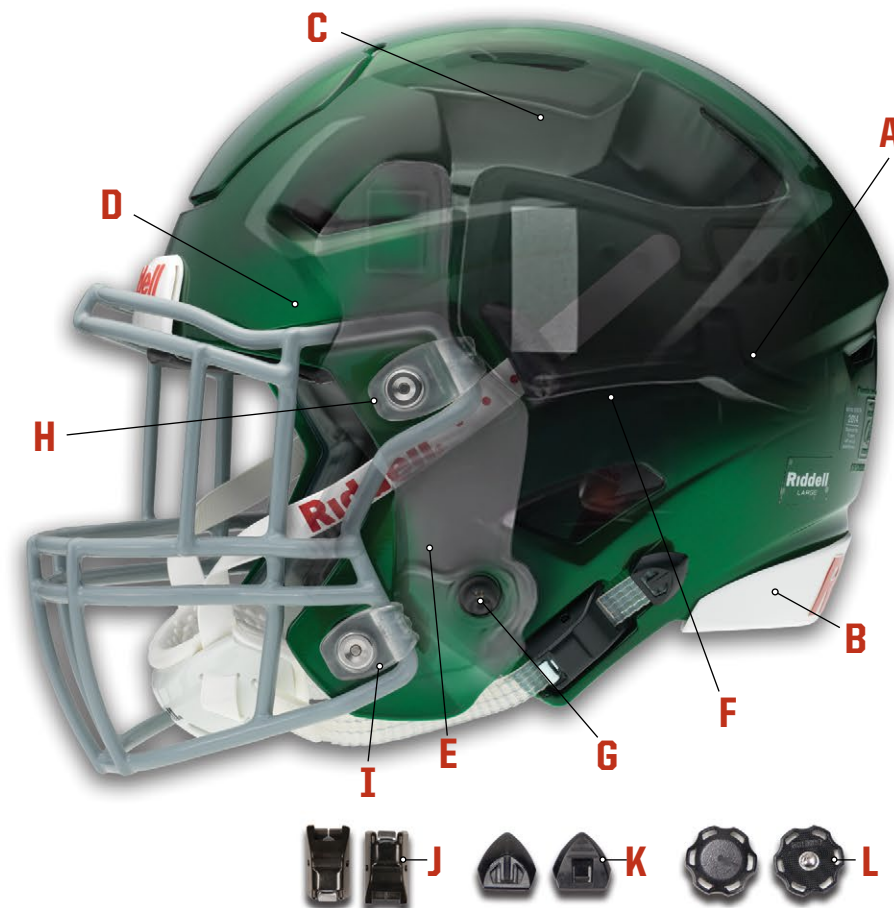

Riddell SPEEDFLEX YOUTH Helmet Components

Liner SpeedFlex Youth

Part	Chart	Item #	Price
Back/Side Liner - Gray (S/M/L)	A	R92050033	$58.00
Back/Side Liner - Gray (XL)	A	R92050044	$58.00
Occipital Liner - White Bumper w/Logo	B	R926700	$43.00
Standard Crown Liner - Non-Inflatable - Gray (S-XL)	C	R920989	$48.00
Standard Crown Liner - Inflatable - Gray (S-XL)	C	R920789	$48.00
Front Pad (S/M)	D	R9240012	$26.50
Front Pad (L/XL)	D	R9240034	$26.50
Front Pocket (S/M) - White - Bumper Logo		R9230022	$11.00
Front Pocket (L/XL) - White - Bumper Logo		R9230033	$11.00
C-Front Pocket (S/M) - White - Bumper Logo		R923C0022	$11.00
C-Front Pocket (L/XL) - White - Bumper Logo		R923C0033	$11.00
FlexLiner - Gray (S)	F	R92850911	$26.50
FlexLiner - Gray (M/L)	F	R92850933	$26.50
FlexLiner - Gray (XL)	F	R92850944	$26.50

Face Frame SpeedFlex Youth

Part	Chart	Item #	Price
Face Frame Pad 3/4" Right - Gray	E	R92028907	$27.00
Face Frame Pad 3/4" Left - Gray	E	R92028908	$27.00
Face Frame Pad 1" Right - Gray	E	R92028909	$27.00
Face Frame Pad 1" Left - Gray	E	R92028910	$27.00
Face Frame Pad 1-1/4" Right - Gray	E	R92028911	$27.00
Face Frame Pad 1-1/4" Left - Gray	E	R92028912	$27.00

WARNING: NO HELMET CAN PREVENT SERIOUS HEAD OR NECK INJURIES A PLAYER MIGHT RECEIVE WHILE PARTICIPATING IN FOOTBALL. Do not use this helmet to butt, ram or spear an opposing player. This is in violation of the football rules and such use can result in severe head or neck injuries, paralysis or death to you and possible injury to your opponent. Contact in football may result in CONCUSSION-BRAIN INJURY which no helmet can prevent. Symptoms include: loss of consciousness or memory, dizziness, headache, nausea or confusion. If you have symptoms, immediately stop playing and report them to your coach, trainer and parents. Do not return to a game or practice until all symptoms are gone and you have received MEDICAL CLEARANCE. Ignoring this warning may lead to another and more serious or fatal brain injury.

Hardware SpeedFlex Youth

Part	Chart	Item #	Price
Threaded Liner Retainer Cap - Black	G	R920401	$0.60
Screw, #8-32 x 1/8" Stainless Steel		R60101	$0.30
Top Hinge Clip - Face Mask Mounting	H	R920811	$1.15
Bottom Clip - Face Mask Mounting	I	R920813	$0.85
Quick Release Mini-Pin		R75961	$5.25
Quick Release Receptacle		R45960	$3.15
Grommet		R45360	$1.35
SF - Face Mask Mounting Kit		R45511	$32.00
Strap-Loc - Black - Right		R92053101	$1.10
Strap-Loc - Black - Left		R92053201	$1.10
T-Nut, #8-32 x 1/8" Stainless Steel		R60106	$0.40
Strap-Loc Screw		R49762	$0.30
Ratchet-Loc Housing - Black	J	R921101	$4.00
Ratchet-Loc Retainer Clip - Black	K	R92053501	$0.60
Ratchet-Loc Thumb Screw - Black	L	R60115	$1.15
Helmet Valve		R45926	$1.65