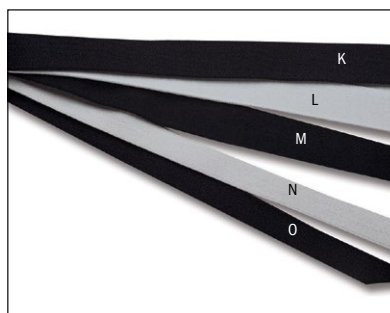

Shoulder Pad Rack

Four stack, tubular steel shoulder pad rack. Holds up to 25 pads per stack, depending on pad size. Reinforced steel base has 4 heavy-duty swivel casters for easy movement.
 Dimensions: 60"L x 24"W x 68"H
 Item: SP4 Price: \$254.00