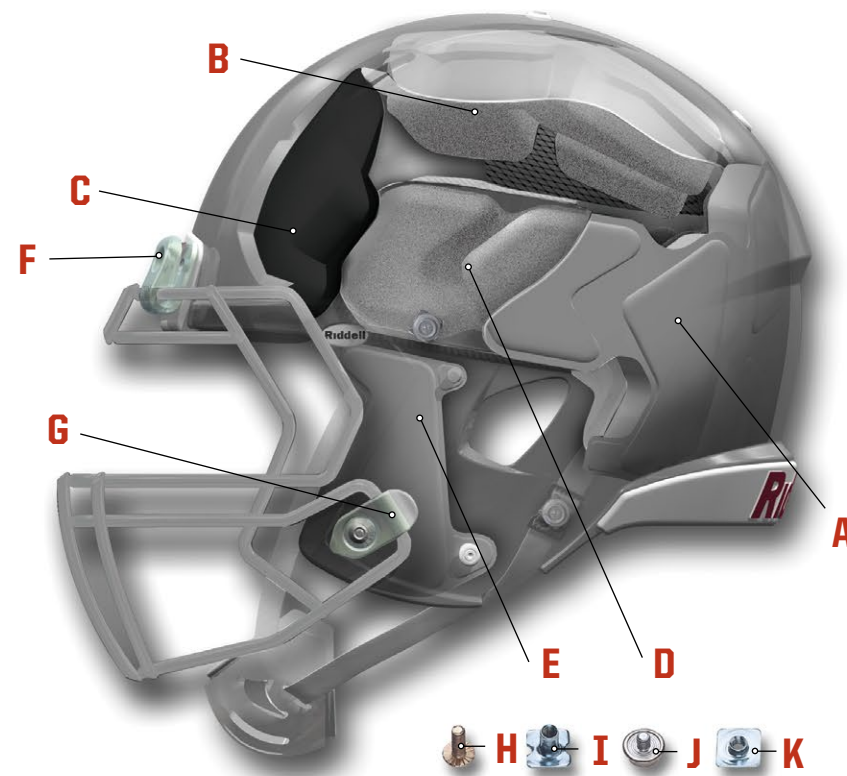

Riddell SPEED YOUTH Helmet Components

Liner Speed Youth

Part	Chart	Item #	Price
Back/Neck/Side Liner - White Bumper (S/M)	A	R939650022	$53.00
Back/Neck/Side Liner - White Bumper (L)	A	R939650033	$53.00
Back/Neck/Side Liner - White Bumper (XL)	A	R939650044	$53.00
Standard Crown Liner - Non-Inflatable - Gray (S-XL)	B	R85808	$43.00
Standard Crown Liner - Inflatable - Gray (S-XL)	B	R939453389	$43.00
Front Pad	C	R9199033	$27.00
Overliner - Gray (S)	D	R91850911	$18.50
Overliner - Gray (M)	D	R91850933	$18.50
Overliner - Gray (L/XL)	D	R91850944	$18.50
Front Pocket - White Bumper w/ Logo - Black Vinyl		R9388V00	$18.50
C-Front Pocket - White Bumper w/ Logo - Black Vinyl		R9388VC00	$11.00

S-Pads Speed Youth

Part	Chart	Item #	Price
S-Pad - 3/4" Right - Inflatable (Gray)	E	R9577907	$9.50
S-Pad - 3/4" Left - Inflatable (Gray)	E	R9577908	$9.50
S-Pad - 1" Right - Inflatable (Gray)	E	R9577909	$9.50
S-Pad - 1" Left - Inflatable (Gray)	E	R9577910	$9.50
S-Pad - 1-1/4" Right - Inflatable (Gray)	E	R9577911	$9.50
S-Pad - 1-1/4" Left - Inflatable (Gray)	E	R9577912	$9.50

WARNING: NO HELMET CAN PREVENT SERIOUS HEAD OR NECK INJURIES A PLAYER MIGHT RECEIVE WHILE PARTICIPATING IN FOOTBALL. Do not use this helmet to butt, ram or spear an opposing player. This is in violation of the football rules and such use can result in severe head or neck injuries, paralysis or death to you and possible injury to your opponent. Contact in football may result in CONCUSSION-BRAIN INJURY which no helmet can prevent. Symptoms include: loss of consciousness or memory, dizziness, headache, nausea or confusion. If you have symptoms, immediately stop playing and report them to your coach, trainer and parents. Do not return to a game or practice until all symptoms are gone and you have received MEDICAL CLEARANCE. Ignoring this warning may lead to another and more serious or fatal brain injury.

Hardware Speed Youth