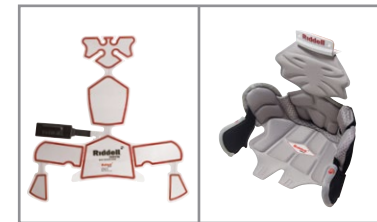

Inflatable Crown
Price: **\$10.00**

S-Pad Sizing Options
Three helmet fitting size options. Price: **\$2.00**

Strap-Loc™ Installed
Available in: **Black, White and Clear.**
Price: **\$6.75**

Chin Strap Upgrades
Hard Cup Chin Strap Price: \$10.00 (With helmet)
TCP Chin Strap Price: \$12.75 (With helmet)