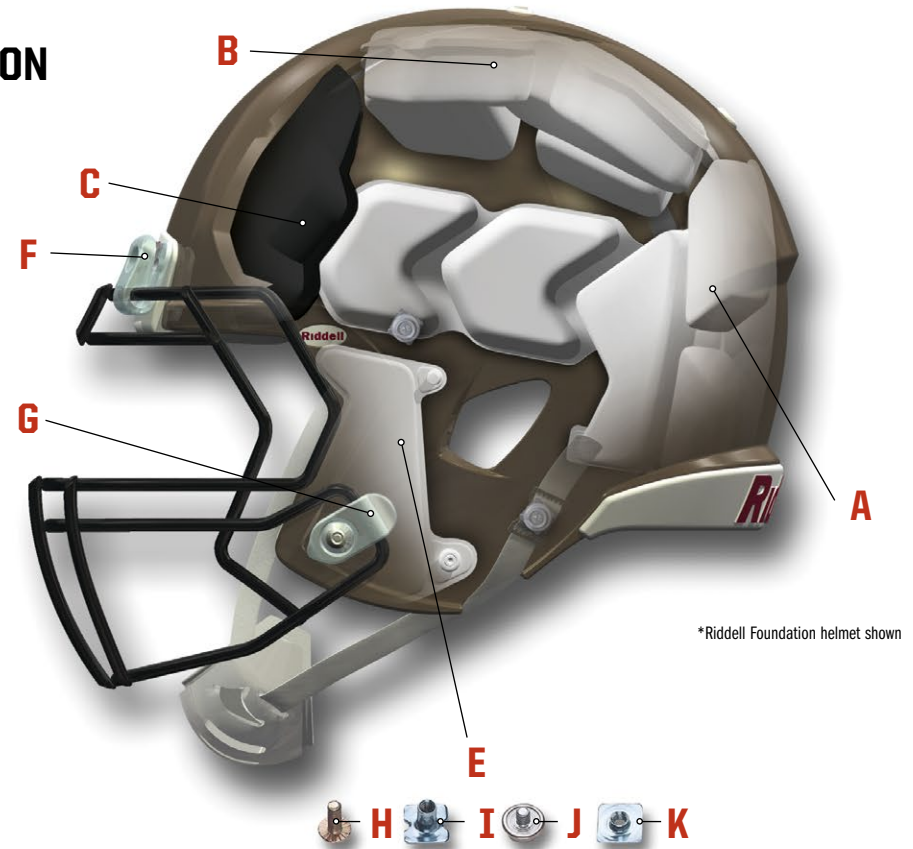

Liner	Speed Classic Icon			Foundation		
Part	Chart	Item #	Price	Chart	Item #	Price
Back/Neck/Side Liner - White Bumper (S)				A	R46670011	$53.00
Back/Neck/Side Liner - White Bumper (S/M)	A	R46670022	$53.00	A	R46670022	$53.00
Back/Neck/Side Liner - White Bumper (L)	A	R46670033	$53.00	A	R46670033	$53.00
Back/Neck/Side Liner - White Bumper (XL)	A	R46670044	$53.00	A	R46670044	$53.00
Back/Neck/Side Liner - Black Bumper (S)	A		$53.00	A	R46670111	$53.00
Back/Neck/Side Liner - Black Bumper (S/M)	A	R46670122	$53.00	A	R46670122	$53.00
Back/Neck/Side Liner - Black Bumper (L)	A	R46670133	$53.00	A	R46670133	$53.00
Back/Neck/Side Liner - Black Bumper (XL)	A	R46670144	$53.00	A	R46670144	$53.00
Back/Neck/Side Liner - NFL Bumper (S/M)	A	R466722NFL	$53.00	A	R46990022	$53.00
Back/Neck/Side Liner - NFL Bumper (L)	A	R466733NFL	$53.00	A	R46990033	$53.00
Back/Neck/Side Liner - NFL Bumper (XL)	A	R466744NFL	$53.00	A	R46990044	$53.00
Standard Crown Liner - Inflatable - White (S-XL)	B	R46088	$43.00	B	R460671	$43.00
E-Crown Liner - Inflatable - White (S-XL)	B	R46088E	$43.00	B	R460674	$43.00
F-Crown Liner - Inflatable - White (S-XL)	B	R46088F	$43.00	B	R460677F	$43.00
Front Pad	C	R9199033	$26.50	C	R9199033	$26.50
Front Pocket - White Bumper w/Logo - White Vinyl		R4606800	$11.00		R4606800	$11.00
Front Pocket - Black Bumper w/Logo - White Vinyl		R4606801	$11.00		R4606801	$11.00
Front Pocket - NFL Bumper w/Logo - White Vinyl		R4606800NFL	$11.00		R4606800NFL	$11.00
C-Front Pocket - White Bumper w/Logo - White Vinyl		R46068C00	$11.00		R46068C00	$11.00
C-Front Pocket - Black Bumper w/Logo - White Vinyl		R46068C01	$11.00		R46068C01	$11.00
C-Front Pocket - NFL Bumper w/Logo - White Vinyl		R46068C00NFL	$11.00		R46068C00NFL	$11.00

*Riddell Foundation helmet shown

S-Pads	Speed Classic Icon			Foundation		
Part	Chart	Item #	Price	Chart	Item #	Price
S-Pad 3/4" Right - Inflatable (White)	E	R95880007	$9.50	E	R9575907	$9.50
S-Pad 3/4" Left - Inflatable (White)	E	R95880008	$9.50	E	R9575908	$9.50
S-Pad 1" Right - Inflatable (White)	E	R95880009	$9.50	E	R9575909	$9.50
S-Pad 1" Left - Inflatable (White)	E	R95880010	$9.50	E	R9575910	$9.50
S-Pad 1-1/4" Right - Inflatable (White)	E	R95880011	$9.50	E	R9575911	$9.50
S-Pad 1-1/4" Left - Inflatable (White)	E	R95880012	$9.50	E	R9575912	$9.50
S-Pad 3/4" Right - Inflatable (Black)	E	R95880107	$9.50	E	R95750107	$9.50
S-Pad 3/4" Left - Inflatable (Black)	E	R95880108	$9.50	E	R95750108	$9.50
S-Pad 1" Right - Inflatable (Black)	E	R95880109	$9.50	E	R95750109	$9.50
S-Pad 1" Left - Inflatable (Black)	E	R95880110	$9.50	E	R95750110	$9.50
S-Pad 1-1/4" Right - Inflatable (Black)	E	R95880111	$9.50	E	R95750111	$9.50
S-Pad 1-1/4" Left - Inflatable (Black)	E	R95880112	$9.50	E	R95750112	$9.50

WARNING: NO HELMET CAN PREVENT SERIOUS HEAD OR NECK INJURIES A PLAYER MIGHT RECEIVE WHILE PARTICIPATING IN FOOTBALL. Do not use this helmet to butt, ram or spear an opposing player. This is in violation of the football rules and such use can result in severe head or neck injuries, paralysis or death to you and possible injury to your opponent. Contact in football may result in CONCUSSION-BRAIN INJURY which no helmet can prevent. Symptoms include: loss of consciousness or memory, dizziness, headache, nausea or confusion. If you have symptoms, immediately stop playing and report them to your coach, trainer and parents. Do not return to a game or practice until all symptoms are gone and you have received MEDICAL CLEARANCE. Ignoring this warning may lead to another and more serious or fatal brain injury.