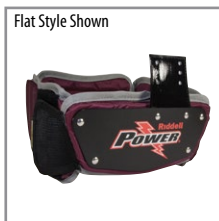

Flat Style Shown

Custom Power PK Rib Belt

Style: **Flat** Item: **R48994C** Price: **$132.00**
Style: **Extended** Item: **R48993C** Price: **$132.00**
Y-Belt Connector Set
Style: **Flat** Item: **R48994C** Price: **$129.00**
Size: **Extended** Item: **R48993C** Price: **$129.00**