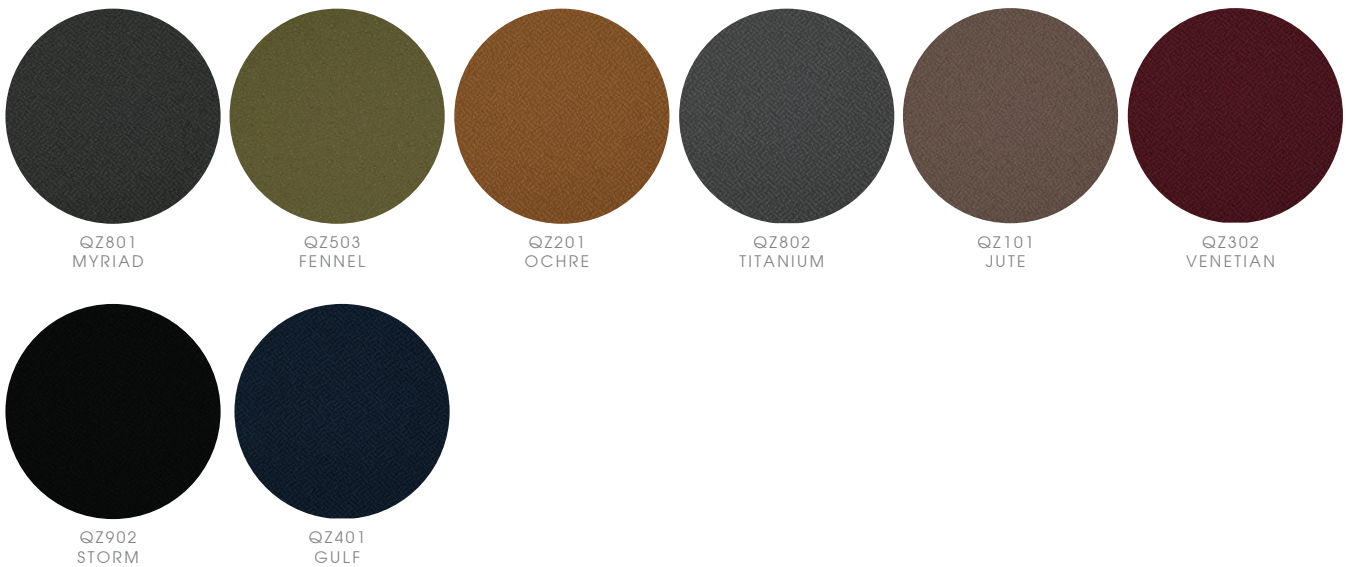

Customize your Patriot (Item #5555)- see page 110 with a choice of 5 different breathable and durable mesh backs. 6 different upholstery choices make for a myriad of color combinations to suit every taste. Upholstery is made from 100% Post-Consumer Recycled Polyester.

Meshes

Fabrics