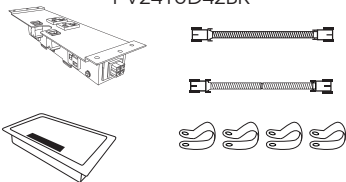

flowPOWER

Flow System

NEW

Black

Flow Colors:

BK

Size
PV241UD42BK

PV241UD42BK