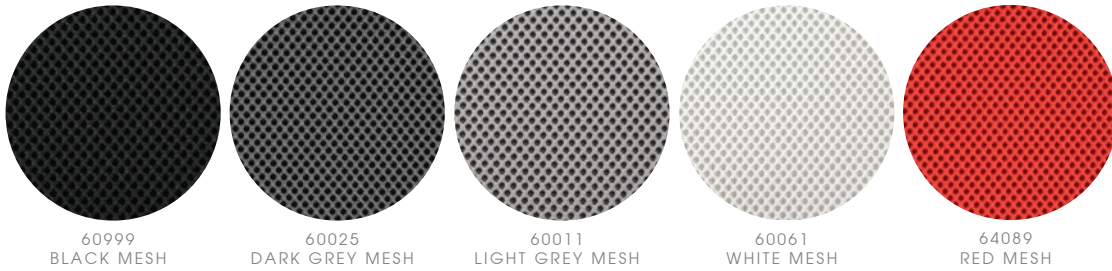

Customize your Patriot (Item #5555)- see page 110 with a choice of 5 different breathable and durable mesh backs. 6 different upholstery choices make for a myriad of color combinations to suit every taste. Upholstery is made from 100% Post-Consumer Recycled Polyester.

Meshes