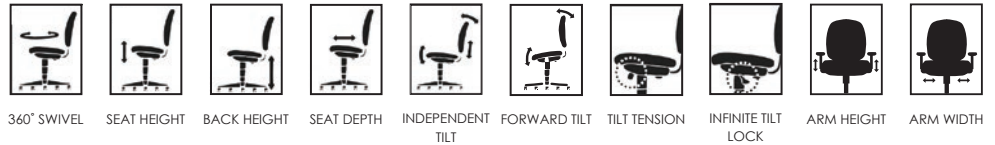

Features a contoured mesh back with black fabric seat. Available in C.O.M. Fabric- pages 128-129.

5107BK

Product	Item #	Dimensions (W" x D" x H")	Weight (lbs)	Shipping Method	List Price
Kiera Multi-Function Swivel Chair	TAA COMPLIANT C.O.M. 5107BK	25 x 23 x 35	45	GROUND	\$635
specifications:	seat dimensions	back dimensions	seat height (from floor)	arm height (from floor)	back height (from seat)
	20"W x 19"D	20"W x 20"H	18"-23"H	25"-28"H	19"-23"H