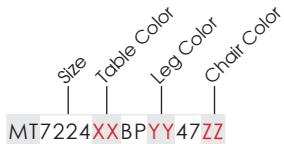

Kee- Table and Chair Sets

PREMIUM
UPGRADE
AVAILABLE

Laminate Colors:

Beige	Cherry	Grey	Mahogany	Mocha Walnut	Maple
BE	CH	GY	MH	MW	PL

Leg Colors:

Black	Chrome	Blue	Black	Burgundy	Grey
BK	CM	BE	BK	BY	GY

Chair Colors:

Blue	Black	Burgundy	Grey
BE	BK	BY	GY