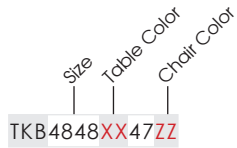

Kobe- Table and Chair Sets

PREMIUM
UPGRADE
AVAILABLE

Laminate Colors:

Beige	Cherry	Grey	Mahogany	Mocha Walnut	Maple
BE	CH	GY	MH	MW	PL
Blue		Black	Burgundy	Grey	
BE		BK	BY	GY	

Chair Colors:
Replace "XX" with desired laminate color code when placing an order.
Replace "ZZ" with desired chair color code when placing an order.