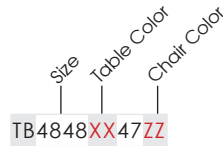

TB48RNDCH44BE

Cain Breakroom

CAIN CAFÉ TABLES & BASES

CAIN CAFÉ TABLE & CHAIR SETS

CAIN TABLES & X-BASES

CAIN TABLE & CHAIR SETS

Laminate Colors:

Beige	Cherry	Grey	Mahogany	Mocha Walnut	Maple
BE	CH	GY	MH	MW	PL
Blue		Black	Burgundy	Grey	
Chair Colors:		BE	BK	BY	GY