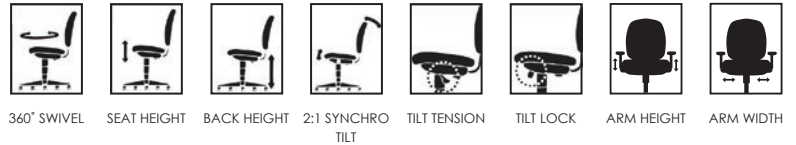

Swivel Chairs

5103BK

Product	Item #	Dimensions (W" x D" x H")	Weight (lbs)	Shipping Method	List Price
Kiera Swivel Chair	TAA COMPLIANT C.O.M. 5103BK	25 x 22 x 35	39	GROUND	$465
specifications:	seat dimensions	back dimensions	seat height (from floor)	arm height (from floor)	back height (from seat)
	20"W x 19"D	20"W x 20"H	18"-23"H	25"-28"H	19"-22"H

Features a contoured mesh back with black fabric seat. Available in C.O.M. Fabric- pages 128-129.

5107BK