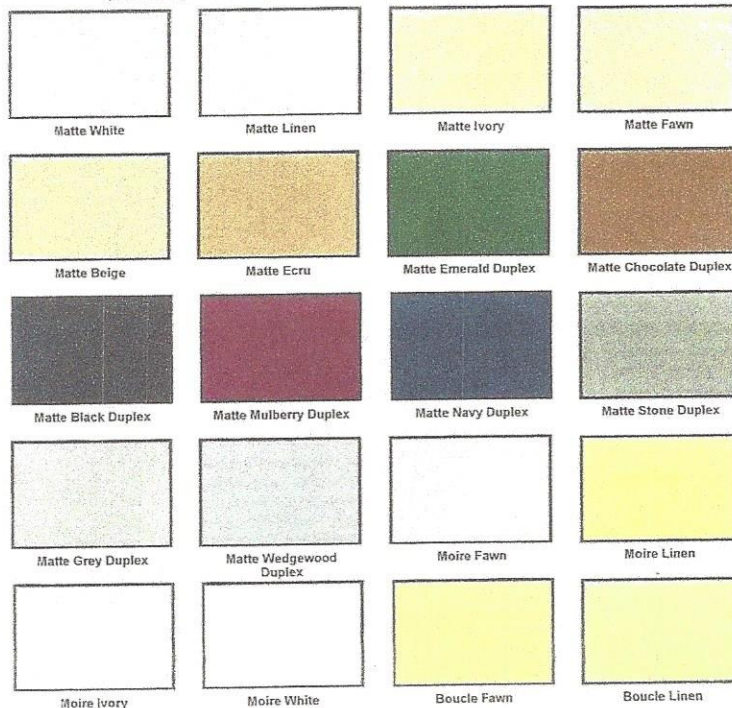

Ackerson Drapery

500 James St, Unit 14, Lakewood, NJ 08701

Phone 1-888-282-4433 Fax 1-732-905-9606

Ackerson Drapery@aol.com

Blackout Roller Shades (100% Vinyl Blackouts)

Our 100% vinyl roller shade material provides complete privacy and is available in many popular colors. This roller shade comes standard with our Deluxe Clutch Lift System.

These vinyl roller shades are a durable, easy to clean and easy to operate, making them an excellent choice for children bedrooms, laundry rooms, utility rooms and study rooms. The vinyl material of these roller shades is excellent at blocking light from passing through it. Note however that roller shades have gaps on each side between them and the window opening, this gap will allow some amount of light into the room.

Features:

- All mounting hardware and installation screws are included.
- Available in many popular colors that will blend with any decor.
- Our Roller shades are Room Darkening to block light from entering the room.
- Also available 3 1/2" dustcover valance and aluminum fascia to give it a finished look.

Fabric Colors:

(Please don't use this site for exact colors and sizes, each monitor varies.)