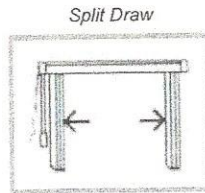

Features:

- All mounting hardware and installation screws are included.
- Valance corner clips are made of clear plastic.
- Optional rounded valance corners available
- Heavy duty track system comes standard with self aligning carriers.
- Limited Lifetime Warranty against defects in parts and workmanship.

Styles:

The blind draws equally to both sides leaving the center space open

The blind draws towards the side with the controls.

The blind draws to the side opposite of the controls.

Vertical Blinds Price List