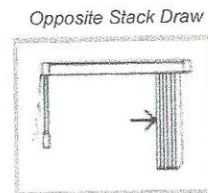

Features:

- All mounting hardware and installation screws are included.
- Valance corner clips are made of clear plastic.
- Optional rounded valance corners available
- Heavy duty track system comes standard with self aligning carriers.
- Limited Lifetime Warranty against defects in parts and workmanship.

Styles:

The blind draws equally to both sides leaving the center space open

The blind draws towards the side with the controls.

The blind draws to the side opposite of the controls.

Vertical Blinds Price List