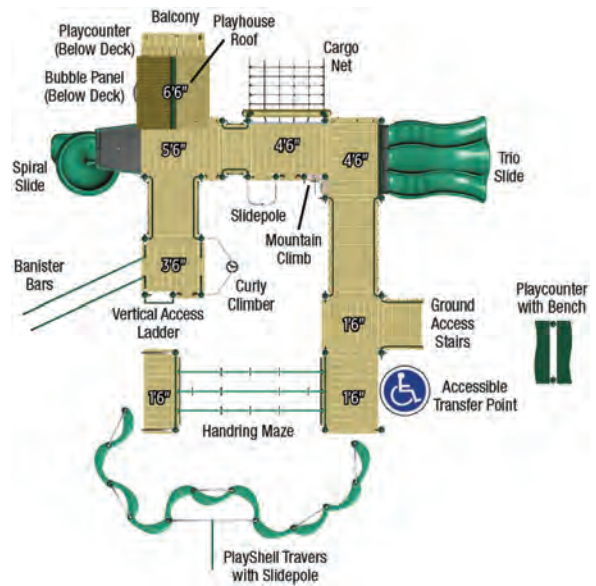

Legacy

Conditioned Wood	BT-5518
Recycled Metal & Plastic	MBT-5518
Age	5-12
Color	Custom
Capacity	66-72
Fall Height	7'0" / 213 cm
Activities	14 Events
ASTM Use Zone	46'0" x 49'6" / 1402 cm x 1509 cm

TOP VIEW