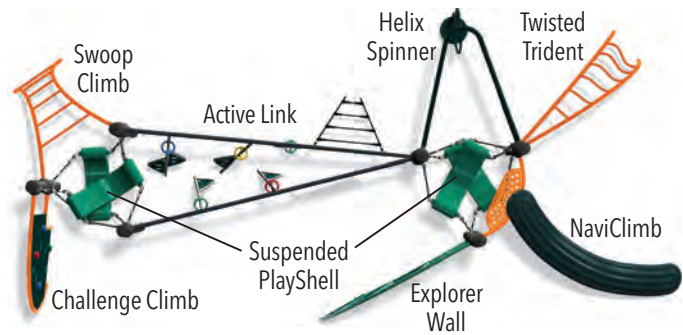

St. Marks Episcopal School | Oakland Park, Florida

Peak Adventure

Model Number	BT-409
Age	5-12
Color	Baja
Capacity	30-40
Fall Height	8' / 244 cm
Activities	9 Events
Accessibility	Ground level play activities
ASTM Use Zone	24'8" x 40' / 752 cm x 1220 cm

TOP VIEW