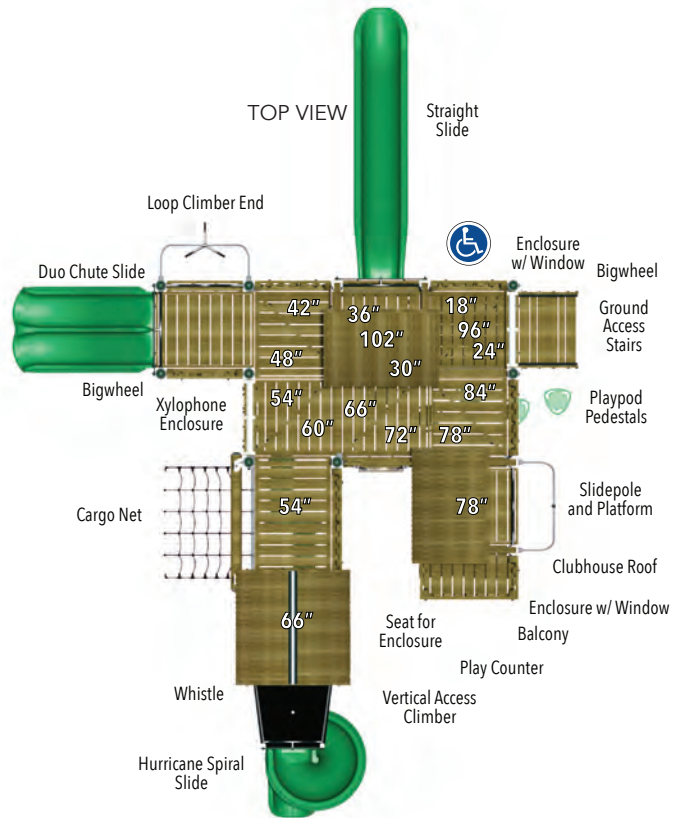

green
summary

- Recycled Content **70%**
- Milk Jugs **25,316**
- Scrap Metal **969 lbs.**
- Wood Option **68%**
  FSC Content

These BigToys play structures incorporate authentic treehouse elements such as higher platforms, challenging climbers, and playhouse roofs to evoke the look and feel of a backyard hideout. The Pine design is a nostalgic beacon that invites neighborhood children and families to engage in active, joyful play!

To view all BigToys and Earlyworks color palettes, please turn to page **EW48**.

WARNING: Installation over a hard surface such as concrete, asphalt, or packed earth may result in serious injury from falls.

BT13