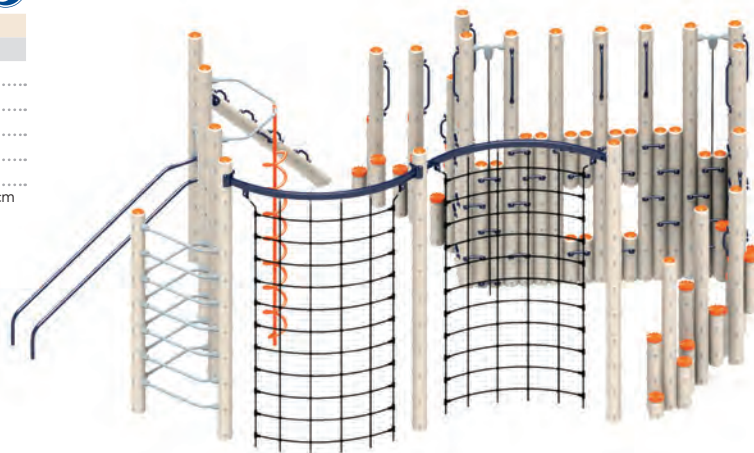

$25,000
to
$30,000

BigToys offers structures to meet any budget. Visit bigtoys.com to find top views and specification information for these structures.

A PLAYCORE Company

To view all BigToys and Earlyworks color palettes, please turn to page **EW48**.

WARNING: Installation over a hard surface such as concrete, asphalt, or packed earth may result in serious injury from falls.