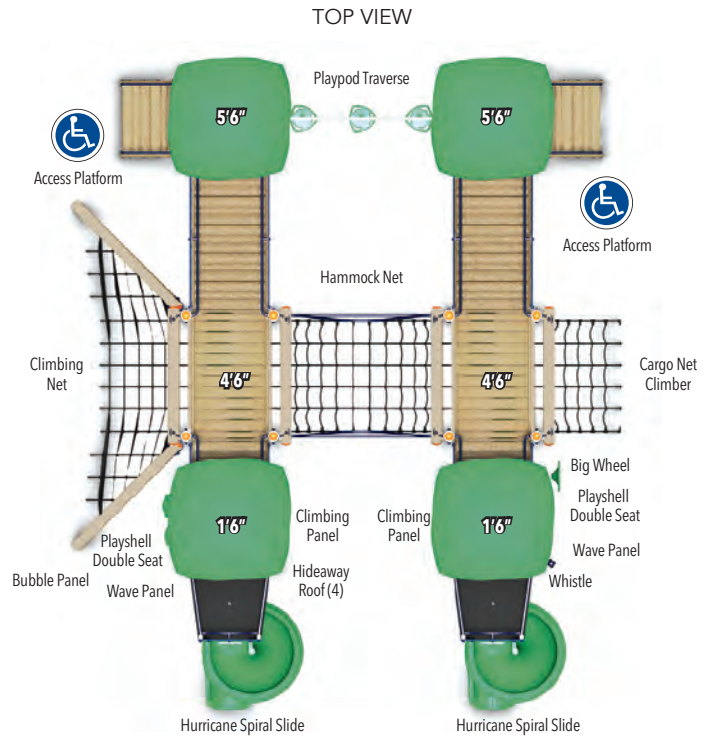

TOP VIEW

green summary

- Recycled Content 49%
- Milk Jugs 17,296
- Scrap Metal 430 lbs.
- Wood Option 53% FSC Content

Continuum

| | |
|--------------------------|-----------------------------------|
| Conditioned Wood | BT-223 |
| Recycled Metal & Plastic | MBT-223 |
| Age | 5-12 |
| Color | Baja |
| Capacity | 50-60 |
| Fall Height | 5'6" / 168 cm |
| Activities | 15 Events |
| ASTM Use Zone | 36'7" x 40'6" 1113cm x 1234 cm |