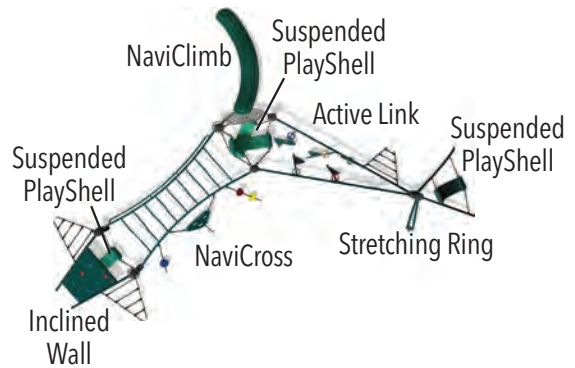

Trek

Model Number	BT-412
Age	5-12
Color	Woodland
Capacity	34-45
Fall Height	8' / 244 cm
Activities	8 Events
Accessibility	Ground level play activities
ASTM Use Zone	42'8" x 37'10" / 752 cm x 1220 cm

TOP VIEW