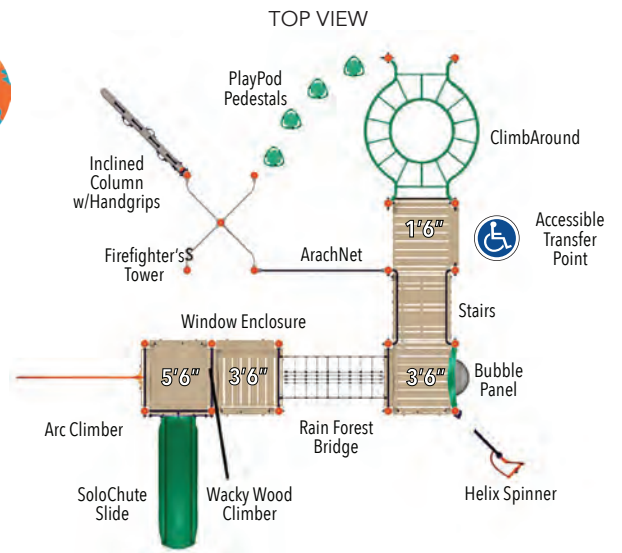

Achiever

Conditioned Wood	BT-2610
Recycled Metal & Plastic	MBT-2610
Age	5-12
Color	Baja
Capacity	50-55
Fall Height	6'1" / 186 cm
Activities	12 Events
ASTM Use Zone	41'0" x 41'6" 1250 cm x 1265 cm

green summary

- Recycled Content **69%**
- Milk Jugs **8,264**
- Scrap Metal **1,326 lbs.**
- Wood Option **84% FSC Content**