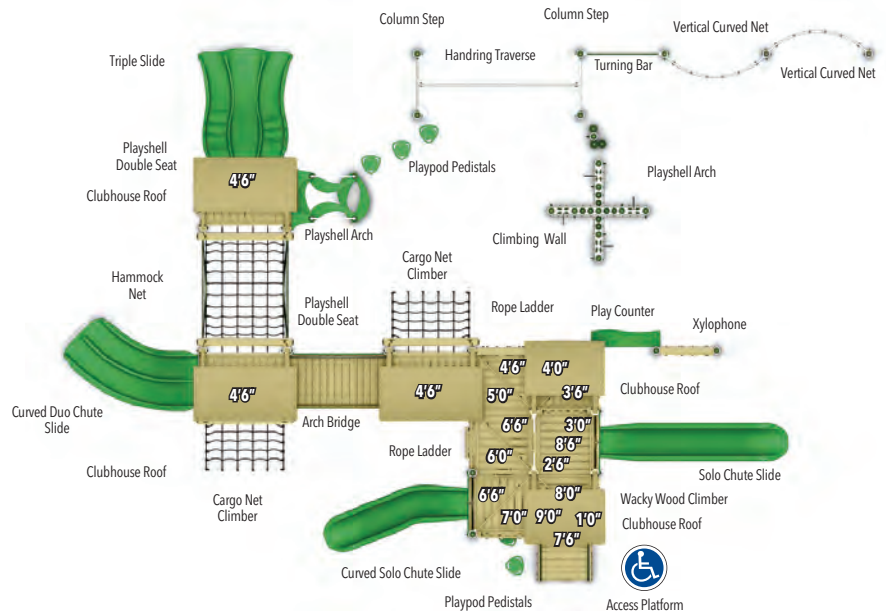

green summary

- Recycled Content 59%
- Milk Jugs 35,808
- Scrap Metal 1,052 lbs.
- Wood Option 64% FSC Content

To view all BigToys and Earlyworks color palettes, please turn to page **EW48**.

WARNING: Installation over a hard surface such as concrete, asphalt, or packed earth may result in serious injury from falls.

BT27

BigToys
A PLAYCORE Company