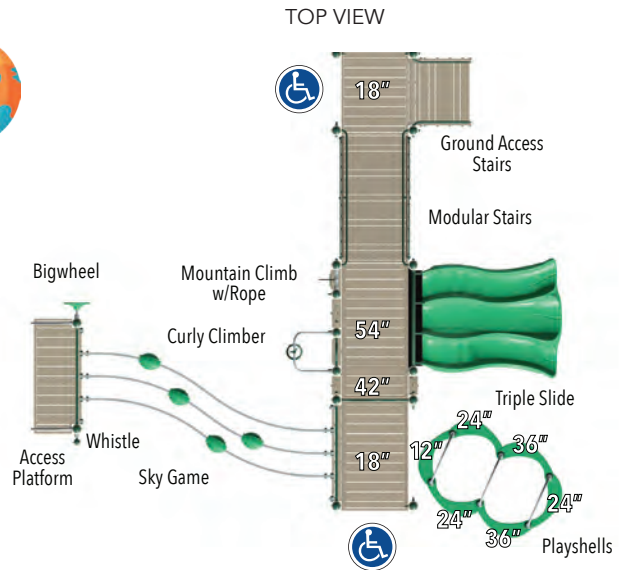

Pinnacle

Hope Highlands Elementary | Cranston, Rhode Island
*Modified placement of Playshell Traverse shown

Conditioned Wood	BT-3416-1
Recycled Metal & Plastic	MBT-3416-1
Age	5-12
Color	Woodland
Capacity	31-34
Fall Height	5'5" / 165 cm
Activities	6 Events
ASTM Use Zone	40'0" x 37'0" 1219 cm x 1128 cm

green summary

- Recycled Content **42%**
- Milk Jugs **10,776**
- Scrap Metal **797 lbs.**
- Wood Option **62% FSC Content**