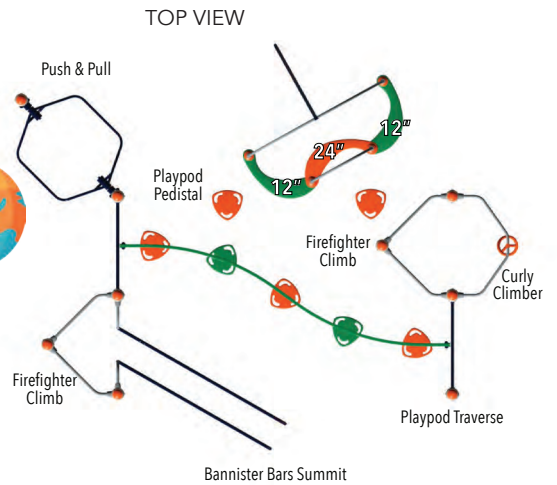

Rainier

Conditioned Wood	BT-900
Recycled Metal & Plastic	MBT-900
Age	5-12
Color	Baja
Capacity	20-25
Fall Height	6'5" / 196 cm
Activities	9 Events
Accessibility	Ground level play activities
ASTM Use Zone	32'0" x 27'6" 975 cm x 838 cm

Chestnut Hill Academy | Bellevue, Washington

green
summary

- Recycled Content
  45%
- Scrap Metal
  1,123 lbs.
- Wood Option
  47%
  FSC Content