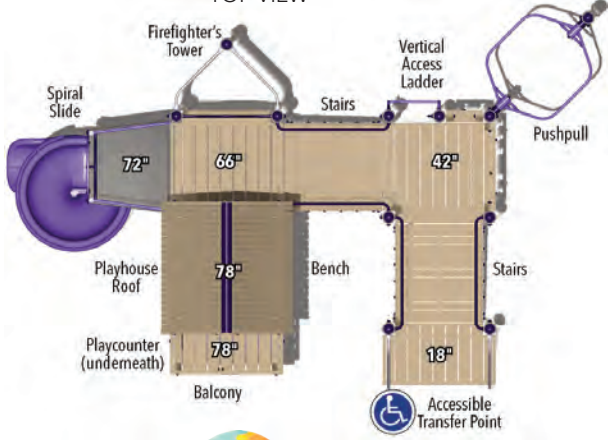

Chestnut Hill Academy | Bellevue, Washington

green
summary

- Recycled Content
45%
- Scrap Metal
1,123 lbs.
- Wood Option
47%
 FSC Content

TOP VIEW

Retreat

| | |
|--------------------------|-----------------------------------|
| Conditioned Wood | BT-2900 |
| Recycled Metal & Plastic | MBT-2900 |
| Age | 5-12 |
| Color | Coastal |
| Capacity | 19-21 |
| Fall Height | 6'6" / 198 cm |
| Activities | 5 Events |
| Accessibility | Ground level play activities |
| ASTM Use Zone | 27'0" x 34'6" 823 cm x 1036 cm |