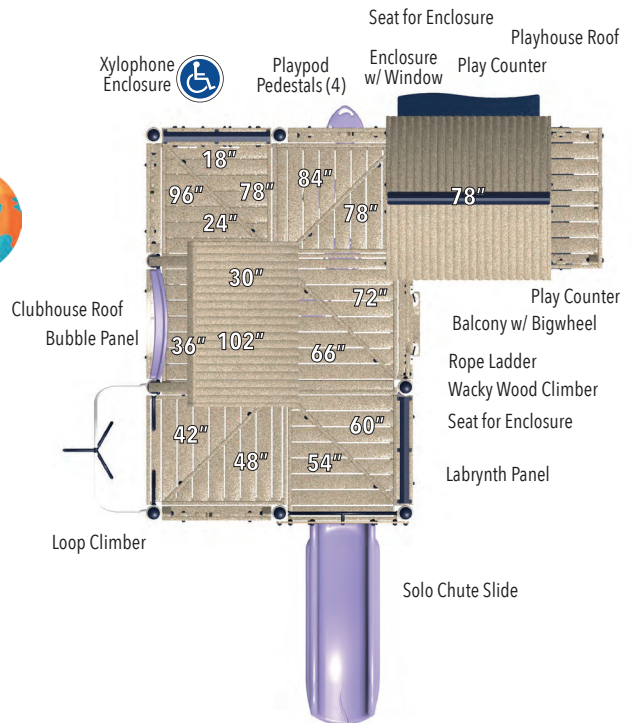

AVAILABLE IN
Wood or
Recycled
METAL & PLASTIC

Cedar

Conditioned Wood	BT-806
Recycled Metal & Plastic	MBT-806
Age	5-12
Color	Coastal
Capacity	35-39
Fall Height	8'6" / 260 cm
Activities	11 Events
ASTM Use Zone	29'0" x 31'6" 884 cm x 945 cm

green
summary

Recycled Content
80%

Milk Jugs
19,040

Scrap Metal
626 lbs.

When space is a key consideration, a smaller footprint design that packs multi-level platforms, climbers, and social spaces is a great solution. Ideal for pocket parks, schools, or an urban location, the CEDAR design adds a high level of sophistication and architectural aesthetic, attracting multiple generations to the play space.