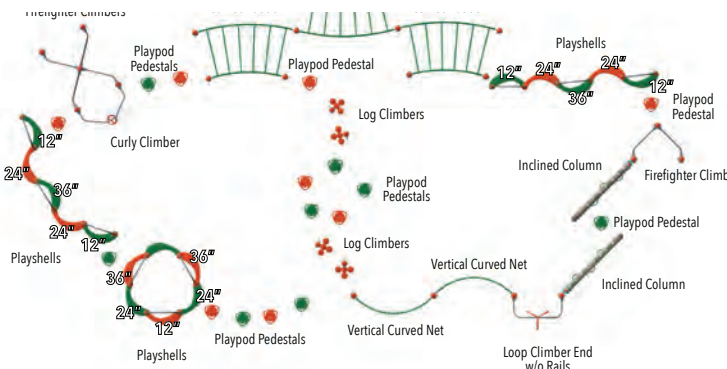

BigToys
A PLAYCORE Company

BT19

Traditional playground structures are great, but we discovered that deckless systems offer a very different type of experience. First, continuous movement is required to navigate all of the elements, and secondly, the absence of decks provides unrestricted access, prompting kids to create fun and challenging games.

Will Rogers Park | Stillwater, Oklahoma

Mauna Loa

TOP VIEW

| | |
|--------------------------|------------------------------------|
| Conditioned Wood | BT-916 |
| Recycled Metal & Plastic | MBT-916 |
| Age | 5-12 |
| Color | Baja |
| Capacity | 86-90 |
| Fall Height | 6'11" / 211 cm |
| Activities | 40 Events |
| Accessibility | Ground level play activities |
| ASTM Use Zone | 65'0" x 38'6" 1981 cm x 1177 cm |