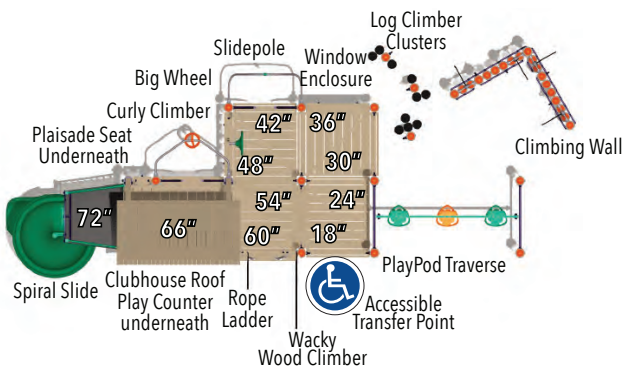

TOP VIEW

Conditioned Wood	BT-4805
Recycled Metal & Plastic	MBT-4805
Age	5-12
Color	Baja
Capacity	44-48
Fall Height	6'5" / 169 cm
Activities	12 Events
ASTM Use Zone	42'0" x 24'0" / 1280 cm x 732 cm

To view all BigToys and Earlyworks color palettes, please turn to page **EW48**.

WARNING: Installation over a hard surface such as concrete, asphalt, or packed earth may result in serious injury from falls.

BT17