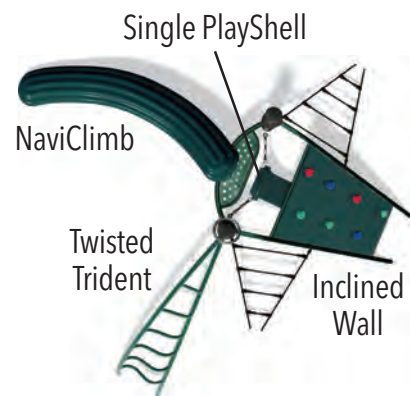

TOP VIEW

North Star

Model Number	BT-402
Age	5-12
Color	Woodland
Capacity	12-14
Fall Height	8' / 244 cm
Activities	6 Events
Accessibility	Ground level play activities
ASTM Use Zone	27' 3" x 26' 3" / 831 cm x 800 cm