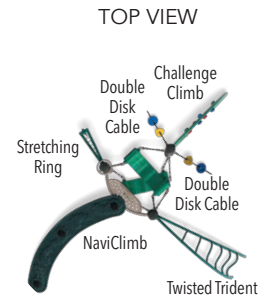

Magellan ▲

Model Number	BT-408
Age	5-12
Color	Woodland
Capacity	15-20
Fall Height	8' / 244 cm
Activities	6 Events
Accessibility	Ground level play activities
ASTM Use Zone	29'10" x 25'6" / 909 cm x 777 cm

Global ▼

Model Number	BT-410
Age	5-12
Color	Baja
Capacity	8-12
Fall Height	8' / 244cm
Activities	6 Events
Accessibility	Ground level play activities
ASTM Use Zone	27'1" x 26'11" / 856 cm x 820 cm