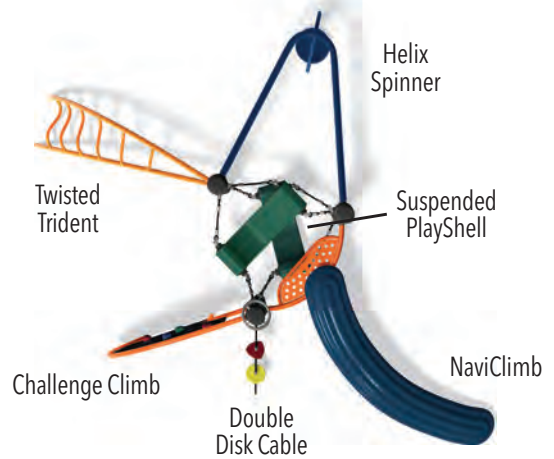

Highland Park School | Stillwater, Oklahoma

Columbus

Model Number	BT-404
Age	5-12
Color	Coastal
Capacity	15-20
Fall Height	8' / 244cm
Activities	6 Events
Accessibility	Ground level play activities
ASTM Use Zone	31'2" x 24'9" / 950 cm x 754 cm

TOP VIEW