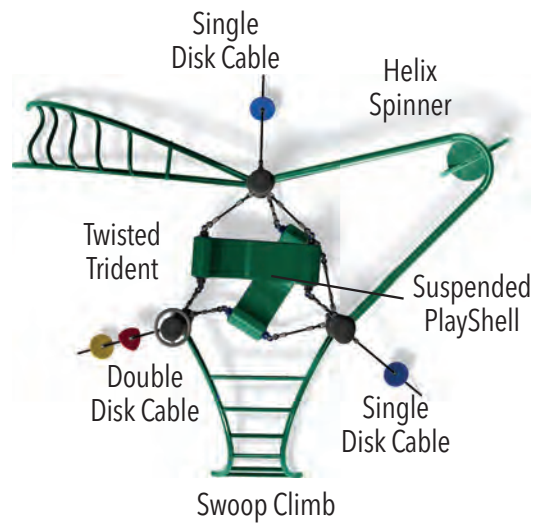

TOP VIEW

Center Montessori School | Bradenton, Florida

To view all BigToys and Earlyworks color palettes, please turn to page **EW48**.

WARNING: Installation over a hard surface such as concrete, asphalt, or packed earth may result in serious injury from falls.