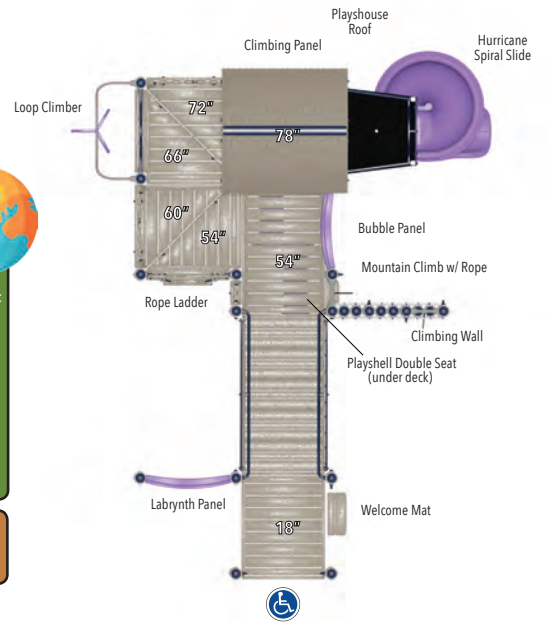

Hickory

Conditioned Wood	BT-804
Recycled Metal & Plastic	MBT-804
Age	5-12
Color	Coastal
Capacity	30-34
Fall Height	8'0" / 244 cm
Activities	9 Events
ASTM Use Zone	29'0" x 33'6" / 884 cm x 1006 cm

TOP VIEW