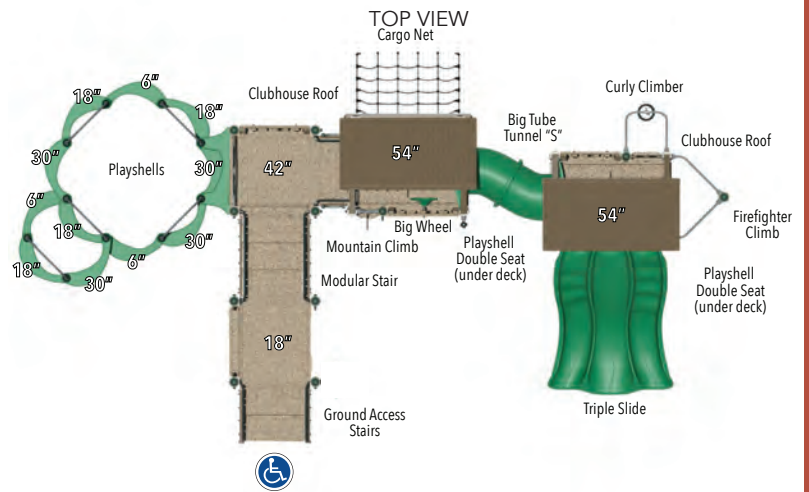

Unity

Conditioned Wood	BT-1118-1
Recycled Metal & Plastic	MBT-1118-1
Age	5-12
Color	Woodland
Capacity	38-42
Fall Height	5'5" / 165 cm
Activities	10 Events
ASTM Use Zone	46'0" x 31'6" / 1402cm x 960cm

green
summary

- Recycled Content **66%**
- Milk Jugs **12,056**
- Scrap Metal **3,354 lbs.**
- Wood Option **58% FSC Content**