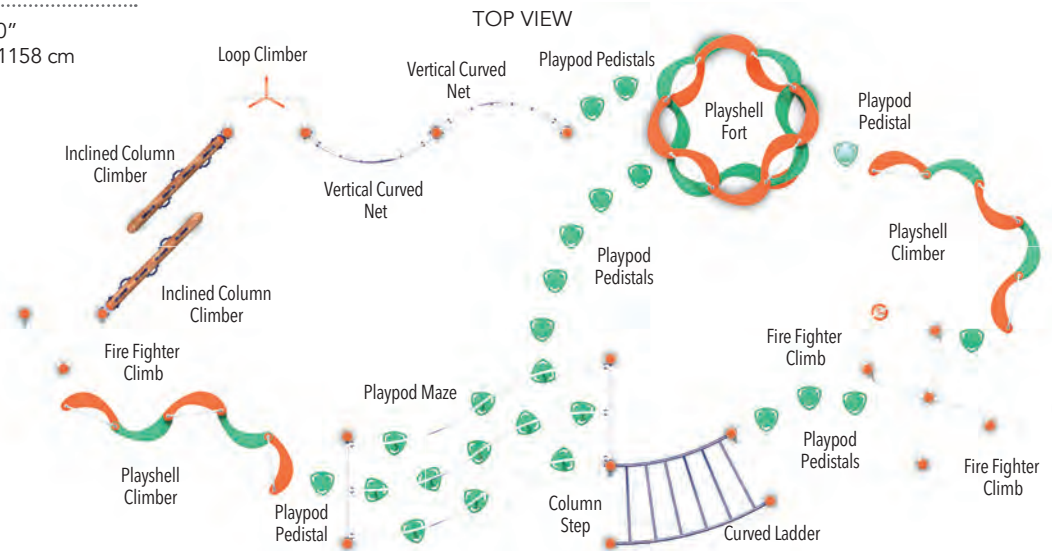

Quadrant

Conditioned Wood	BT-217
Recycled Metal & Plastic	MBT-217
Age	5-12
Color	Baja
Capacity	40-50
Fall Height	9'0" / 274 cm
Activities	11 Events
ASTM Use Zone	63'0" x 38'0" 1920 cm x 1158 cm

green summary

Recycled Content **83%**

Scrap Metal **3,354 lbs.**

Wood Option **66%** FSC Content