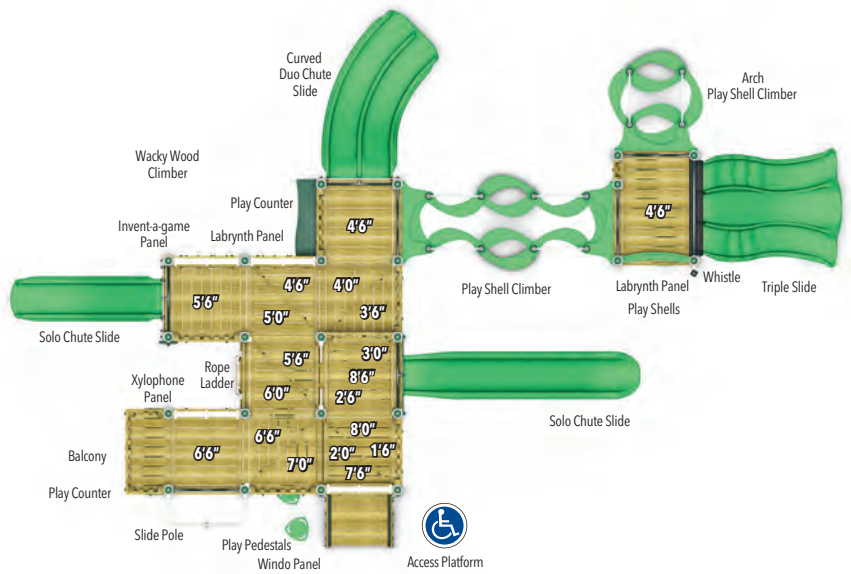

TOP VIEW

green summary

- Recycled Content 49%
- Milk Jugs 17,296
- Scrap Metal 430 lbs.
- Wood Option 53% FSC Content