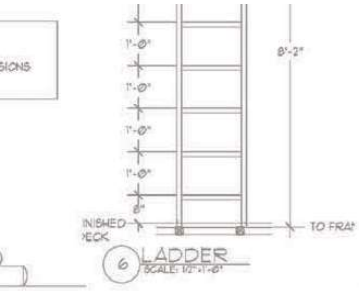

4 TUG BOAT STRUCTURAL ELEVATION  
SCALE: 1/4"=1'-0"

5 TUG BOAT STRUCTURAL SEC  
SCALE: 1/4"=1'-0"

CUSTOM PLAY ENVIRONMENTS

cre8play.com | info@cre8play.com | 5121 Winnetka Ave. N | suite 108 | New Hope, MN 55428 | Phone: 612.670.8195 | Fax: 612.486.7740