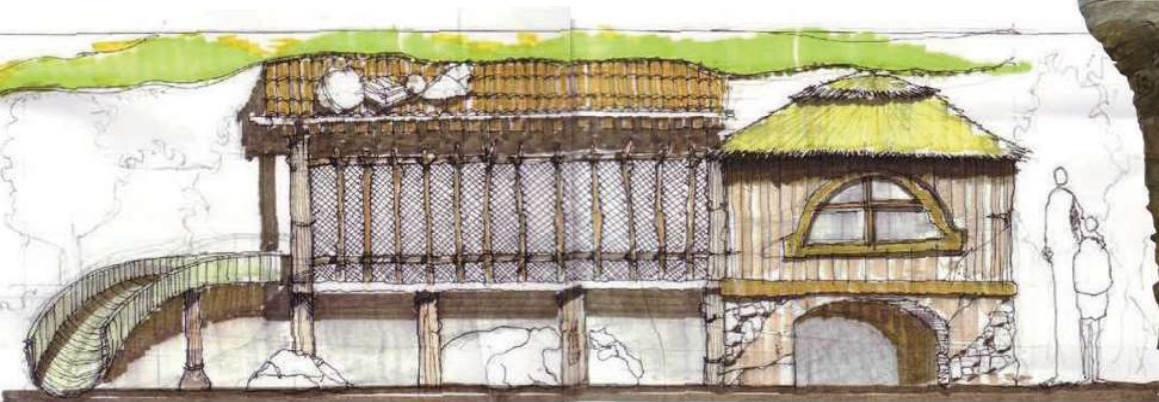

Studies show that play may, in fact, be the highest expression of our humanity, both imitating and advancing the evolutionary process. Play allows our brains to exercise their very flexibility, to maintain and even perhaps renew the neural connections that embody our human potential to adapt, to meet any possible set of environmental conditions. Isn't it worth investing in?