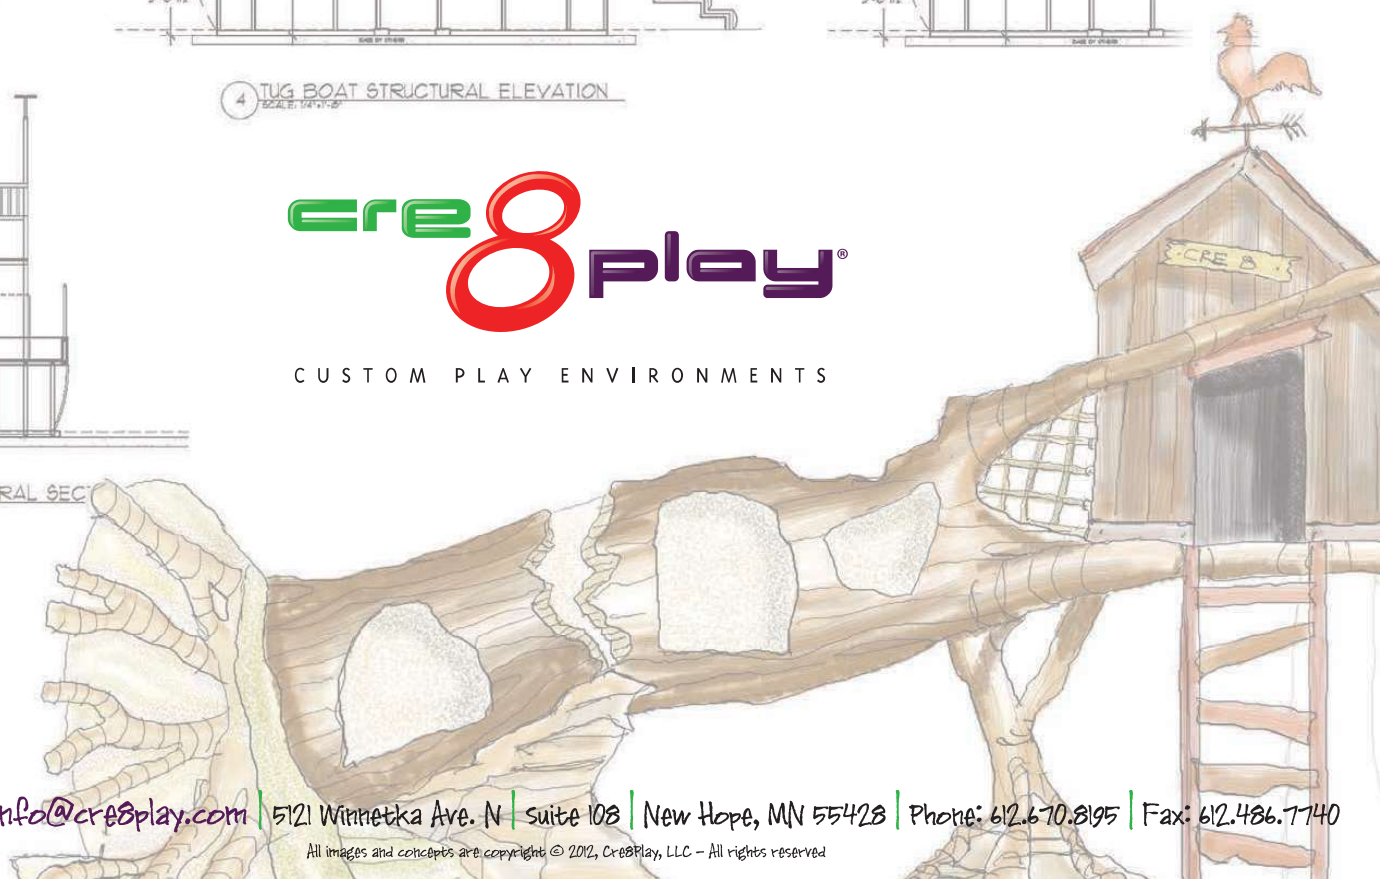

4 TUG BOAT STRUCTURAL ELEVATION  
SCALE: 1/4"=1'-0"

5 TUG BOAT STRUCTURAL SEC  
SCALE: 1/4"=1'-0"

CUSTOM PLAY ENVIRONMENTS

cre8play.com | info@cre8play.com | 5121 Winnetka Ave. N | suite 108 | New Hope, MN 55428 | Phone: 612.670.8195 | Fax: 612.486.7740