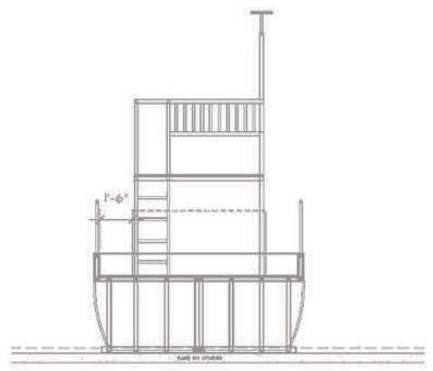

4 TUG BOAT STRUCTURAL ELEVATION  
SCALE: 1/4"=1'-0"

5 TUG BOAT STRUCTURAL SEC  
SCALE: 1/4"=1'-0"

CUSTOM PLAY ENVIRONMENTS

cre8play.com | info@cre8play.com | 5121 Winnetka Ave. N | suite 108 | New Hope, MN 55428 | Phone: 612.670.8195 | Fax: 612.486.7740