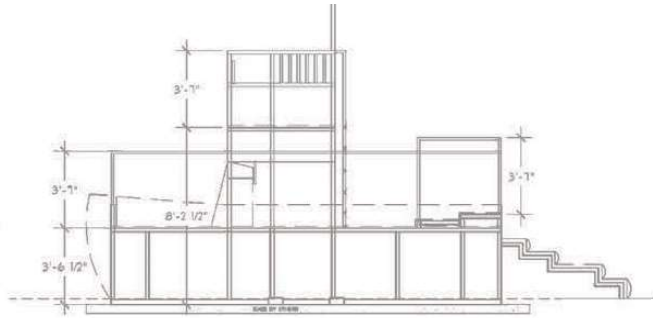

4 TUG BOAT STRUCTURAL ELEVATION  
SCALE: 1/4"=1'-0"

5 TUG BOAT STRUCTURAL SEC  
SCALE: 1/4"=1'-0"

CUSTOM PLAY ENVIRONMENTS

cre8play.com | info@cre8play.com | 5121 Winnetka Ave. N | suite 108 | New Hope, MN 55428 | Phone: 612.670.8195 | Fax: 612.486.7740