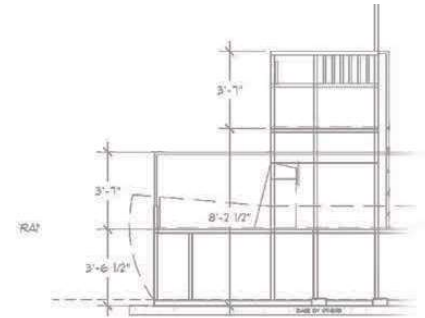

4 TUG BOAT STRUCTURAL ELEVATION  
SCALE: 1/4"=1'-0"

5 TUG BOAT STRUCTURAL SEC  
SCALE: 1/4"=1'-0"

CUSTOM PLAY ENVIRONMENTS

cre8play.com | info@cre8play.com | 5121 Winnetka Ave. N | suite 108 | New Hope, MN 55428 | Phone: 612.670.8195 | Fax: 612.486.7740