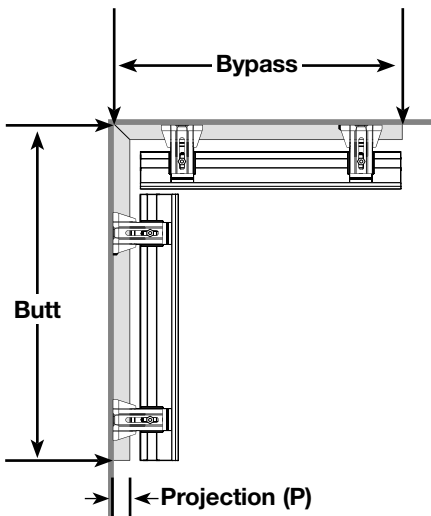

Mounting Above the Molding:

Measure the width of each window from the corner on the mounting surface to the point you would like to cover.

Projection measurement is the distance needed to clear any molding or obstructions that the shade will be mounted above.

NOTE: The **Projection (P)** distance is needed to correctly calculate deductions for installations where the shades will use shims or projection brackets to clear molding. All projection distances must match for correct deductions to be calculated.