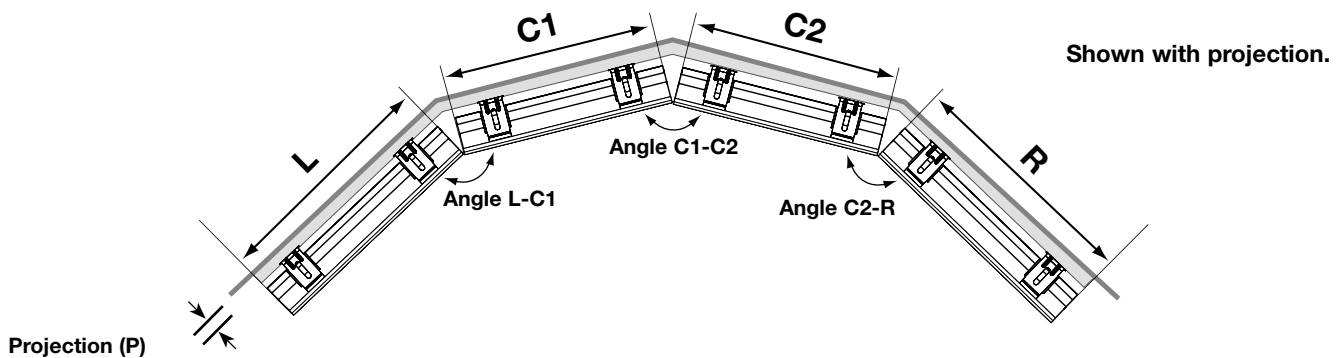

Angle L-C1: Angle between the (L) and (C1) windows.
Angle C1-R: Angle between the (C1) and (R) windows.
Projection: If needed: The depth of the trim or molding the shade will be mounted above.

Measuring Information: Four-sided Bay Window