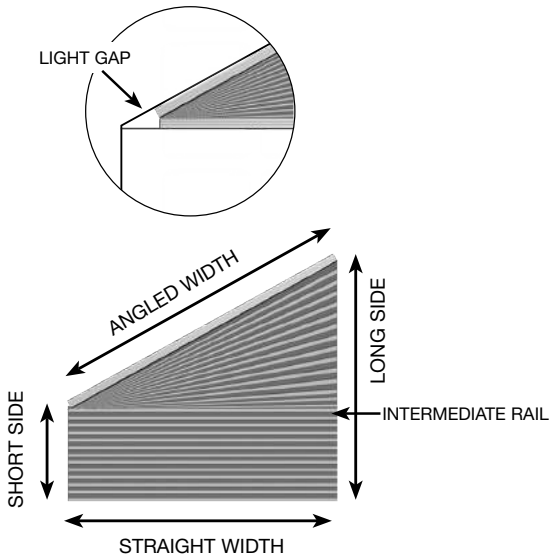

Options

Specialty Shapes: Angle Top

Note: Angle will not have loop tape.

- Price as a Standard Cord Control shade using angled width and longest side measurement; then add surcharge for total cost of shade. (see Options Pricing)
- Shade only lifts to intermediate rail, will not raise to complete angle
- Short side of angle height of 4" (10.2 cm) or less will be stationary
- As the low side measurement approaches 0" (0.0 cm), a light gap will exist to allow for the rails and fabrics to fit
- Lift cord is on low side of angle
- Not available with Privacy or Blackout Liner Only shades
- Only available with Standard Cord Control and 1" (2.6 cm) pleated fabric
- Side mount not available

Minimum Angled Width	12" (182.9 cm)
Maximum Angled Width	82" (208.3 cm)*
Minimum Short Side Height	0" (0.0 cm)
Minimum Long Side Height	12" (30.5 cm)
Maximum Long Side Height	96" (243.9 cm)
Maximum Angled Top Degree	60° (degrees)

*Maximum angled width determined by fabric width minus 2" (5.1 cm).