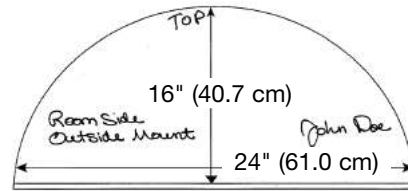

Options

Making A Template For Specialty Windows

1. Tape butcher paper or heavy brown wrapping paper over the window opening allowing plenty of overlap.
2. Being careful not to press against the template paper while tracing, draw an exact outline of the window opening. Pressing on the template paper may distort the paper and cause the wrong size to be made.
3. Remove the paper from the window opening. If the shade is an outside mount, add the desired amount of overlap to the window outline. Draw a second outline around it to match the shape of the finished shade. **Be sure to erase the inside line.**
4. Mark the dimensions on the template. Check that the template dimensions match your measurements of the actual window opening.

NOTE: Make sure the template is of the window opening, not the measurement of the glass only.

5. Cut the shape from the paper.
6. **PLACE THE TEMPLATE BACK INTO THE WINDOW OPENING TO CHECK FOR PROPER FIT.**
7. Indicate on the template:
  - ☐ "Room side" and "top"
  - ☐ Purchase order number
  - ☐ Customer's name
  - ☐ Your store name and account number
8. Attach a copy of your purchase order to the template.
9. Roll up template and place in a mailing tube.

DO NOT FOLD TEMPLATE.

Mail to: SPRINGS WINDOW FASHIONS LLC
33 WEST THIRD STREET
SUITE 400
WILLIAMSPORT, PA 17701
ATTN: SPECIALTY DEPT

NOTE: When mailing, make sure to get a tracking number and note your return address on the mailing tube.

ACCEPTABLE MATERIALS FOR MAKING TEMPLATES:

Kraft Paper
Butcher Paper
Construction Paper

WE WILL NOT ACCEPT TEMPLATES MADE FROM THE FOLLOWING MATERIALS:

Newspaper	Plastic
Wax Paper	Fabric
Tissue Paper	Roofing Paper
Existing Arch Shades	Wrapping Paper
Cardboard	Poster Board

NOTE: If the material used to make a template stretches, tears easily, will not lay flat, or will mark the fabric, IT WILL NOT BE USED.

Using A Template Service

For surcharge, see Options Pricing

To use the template service, simply:

1. Select Template Service when entering your order online.
2. Use the template worksheet to determine what measurements you need to supply for each shape.
3. Enter the lettered measurements using line item comments. The comments have been pre-programmed to all of the measurements you need to enter for your special shape.

For additional information, contact Customer Service.