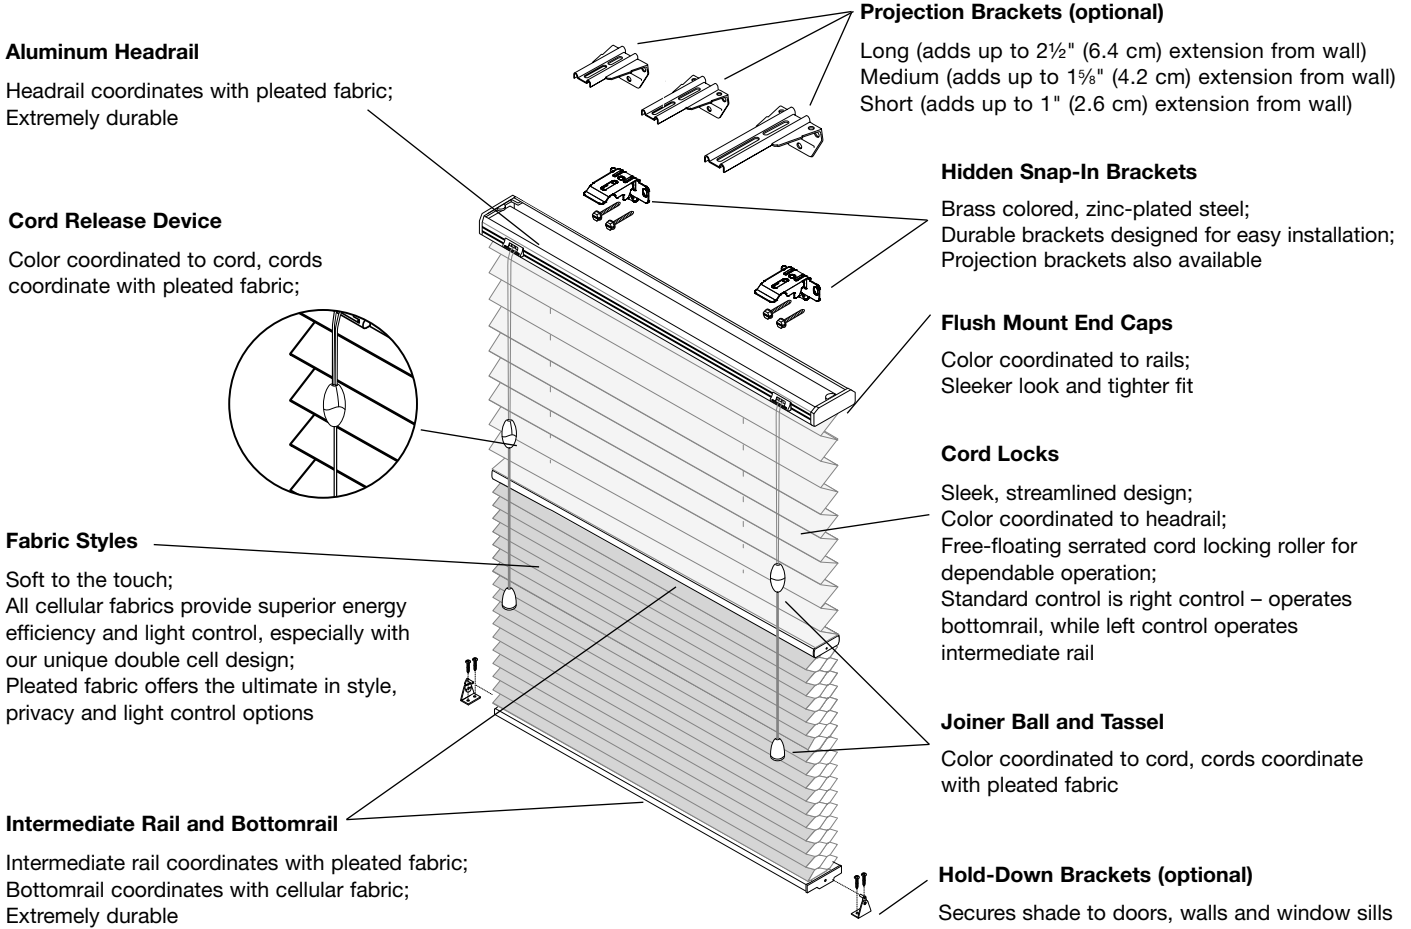

Secures shade to doors, walls and window sills

Cord Management Options

 Cord Winder	
<p>Decorative Cord Cleats</p> <div style="display: flex; justify-content: space-around;"> <div style="text-align: center;">  Solid Brass </div> <div style="text-align: center;">  Antique Brass </div> </div>	<div style="text-align: center;">  Standard Clear Cord Cleats </div>

General Information

Bottom Up/Top Down: Cordless Lift Product Detail

NOTE: Available with 1" (2.6 cm) or 2" (5.1 cm) Pleated; Shown as 1" (2.6 cm) Pleated.

NOTE: All Cordless Lift shades need to be used on windows where consumers can comfortably raise and lower the shade with their hands and have easy access.

General Information

Standard Cord Control Product Detail: Perfect-Vue™

NOTE: Shown as 1" (2.6 cm) Pleated and 3/8" (1.0 cm) Double Cell.

Cord Management Options

VIEW FROM BACK OF SHADE

EvenPleat® (optional)