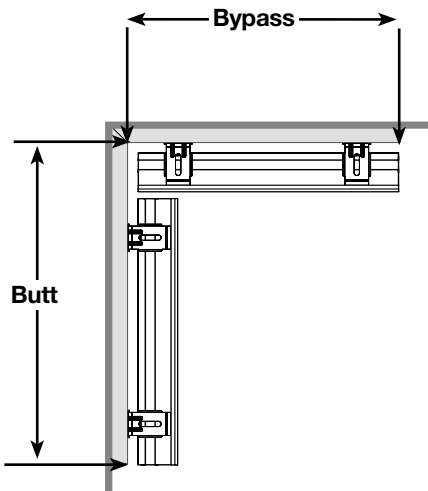

Measuring Information

Mounting on a Wall or Molding

Measure the width of each window from the corner on the mounting surface (molding or wall) to the point you would like to cover.