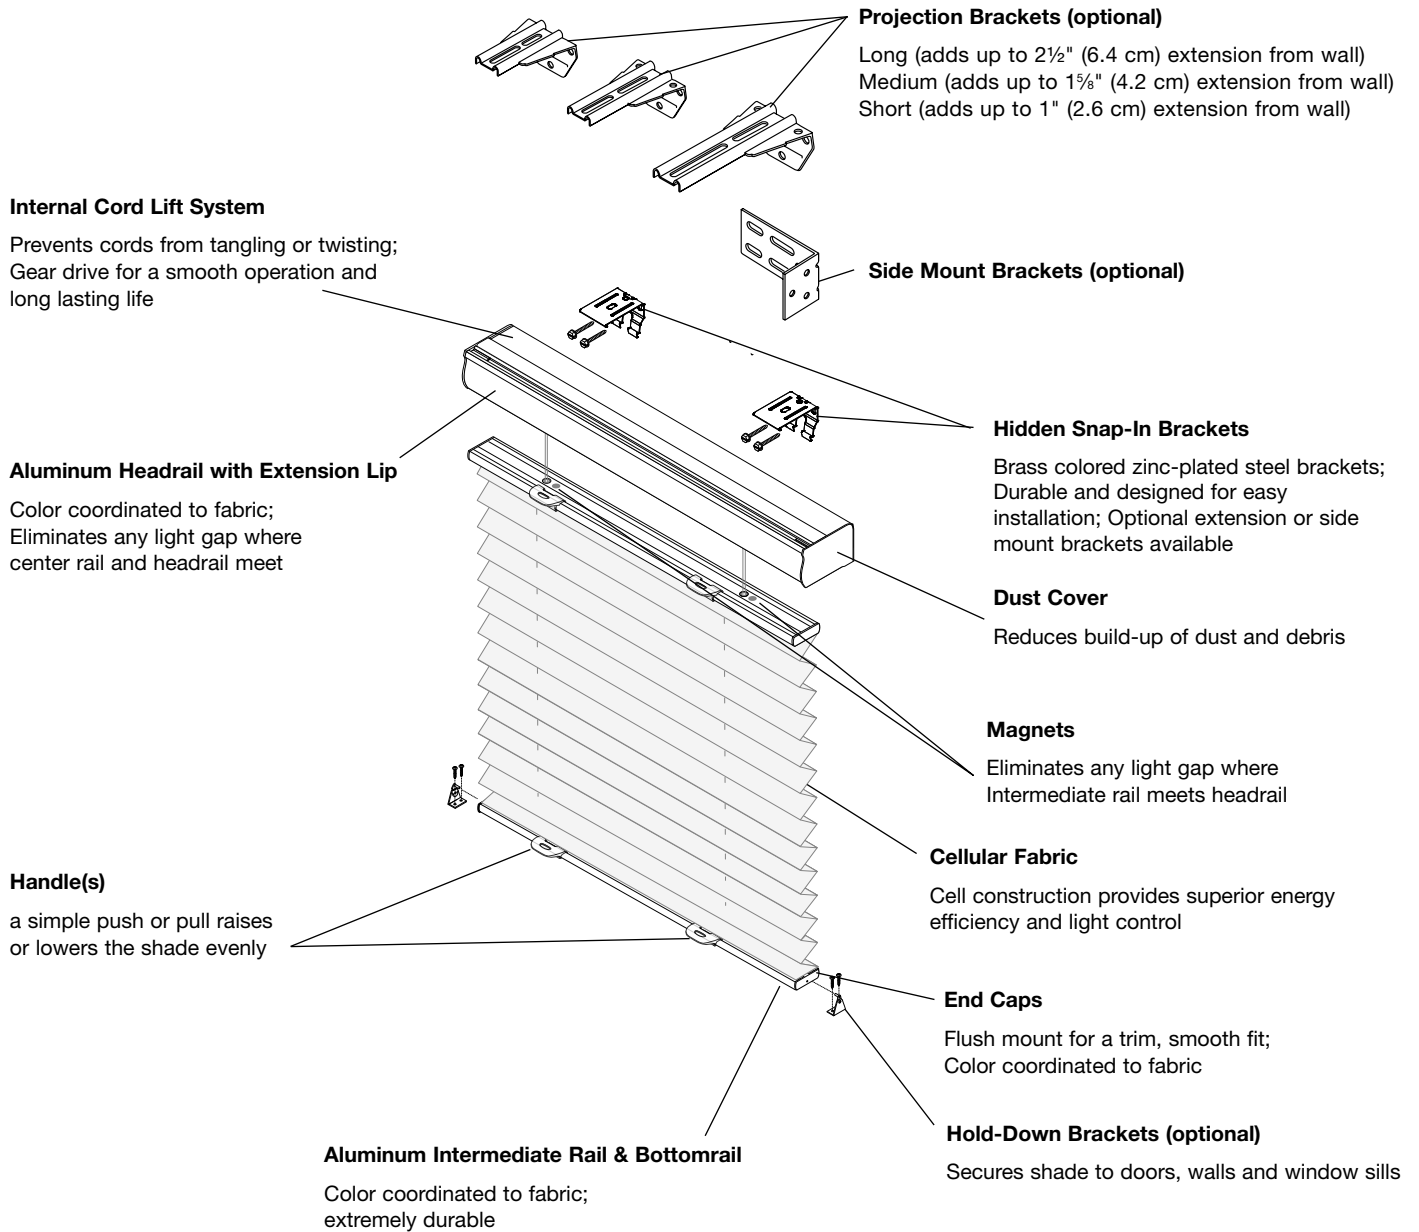

Secures shade to doors, walls and window sills

Cord Management Options

 Cord Winder	
<p>Decorative Cord Cleats</p> <div style="display: flex; justify-content: space-around;"> <div style="text-align: center;">  Solid Brass </div> <div style="text-align: center;">  Antique Brass </div> </div>	<div style="text-align: center;">  Standard Clear Cord Cleats </div>

General Information

Bottom Up/Top Down: Cordless Lift Product Detail

NOTE: Available with 1" (2.6 cm) or 2" (5.1 cm) Pleated; Shown as 1" (2.6 cm) Pleated.

NOTE: All Cordless Lift shades need to be used on windows where consumers can comfortably raise and lower the shade with their hands and have easy access.

General Information

Standard Cord Control Product Detail: Perfect-Vue™

NOTE: Shown as 1" (2.6 cm) Pleated and 3/8" (1.0 cm) Double Cell.

Cord Management Options

VIEW FROM BACK OF SHADE

EvenPleat® (optional)