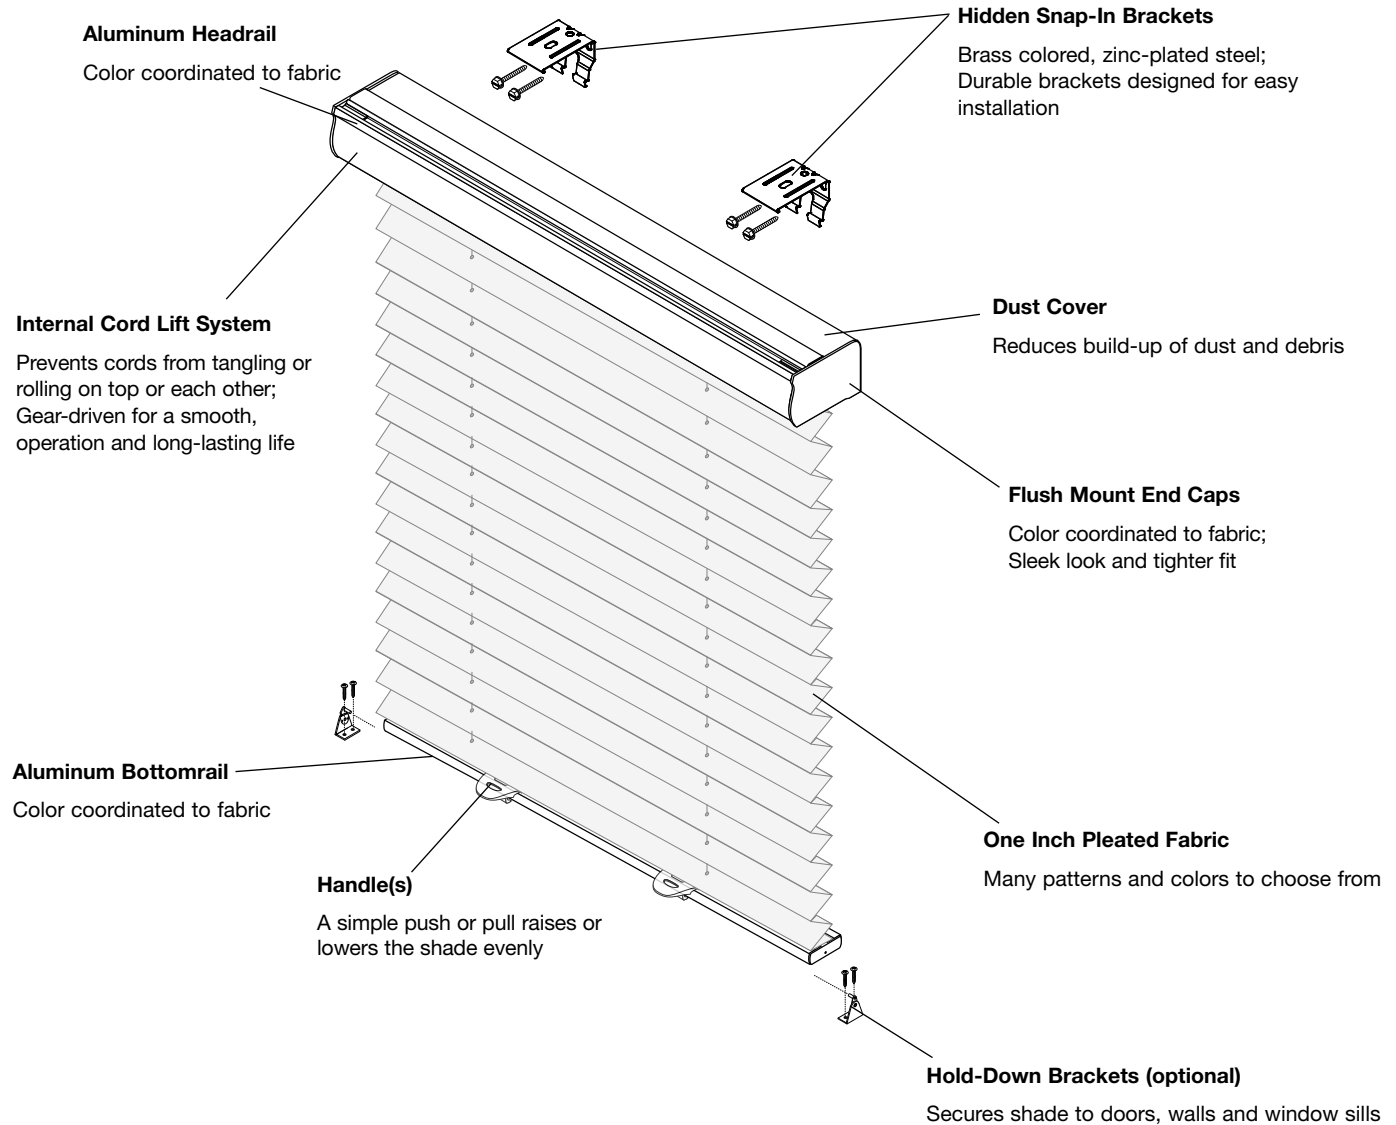

General Information

Cordless Lift Product Detail

NOTE: Available with 1" (2.6 cm) or 2" (5.1 cm) Pleated; Shown as 1" (2.6 cm) Pleated.

NOTE: Not available with the following fabrics: Brighton, Brighton FR, Geneva and Blackout liner.

EvenPleat® Loop Tape (rear view of shade)

Ensures uniform pleat spacing from the top of the shade to the bottom, guaranteed for life; Color coordinated to the back of the fabric.

NOTE: All Cordless Lift shades need to be used on windows where consumers can comfortably raise and lower the shade with their hands and have easy access. Suggest adding a sky pole for hard-to-reach applications, up to 36" (91.5 cm) wide. Sky poles are not recommended over 36" (91.5 cm), however, if required, two sky poles should be ordered to ensure even operation. **See options for details.**