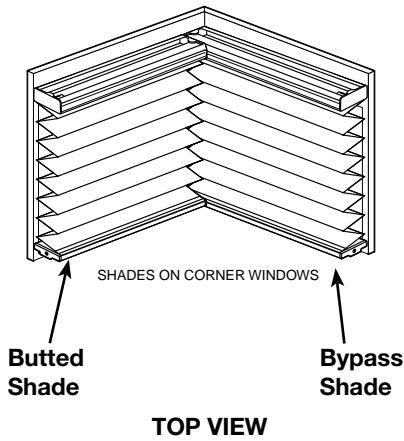

Options

Corner Windows

- **No charge**
- Made as individual shades
- Each shade will have its own control, we recommend opposite corners
- Indicate for each shade whether left or right and butt or bypass. The Bypass shade is mounted into the corner. The Butt shade is abutted to the other shade.
- Manufacturing will take appropriate deductions for proper fit. If you do not want manufacturing to take deductions, DO NOT order as a Corner shade.
- For Bottom Up/Top Down and Sun Up/Sun Down with Standard Cord Control the corner controls will be hard to reach
- **Cornices are not available on corner windows**