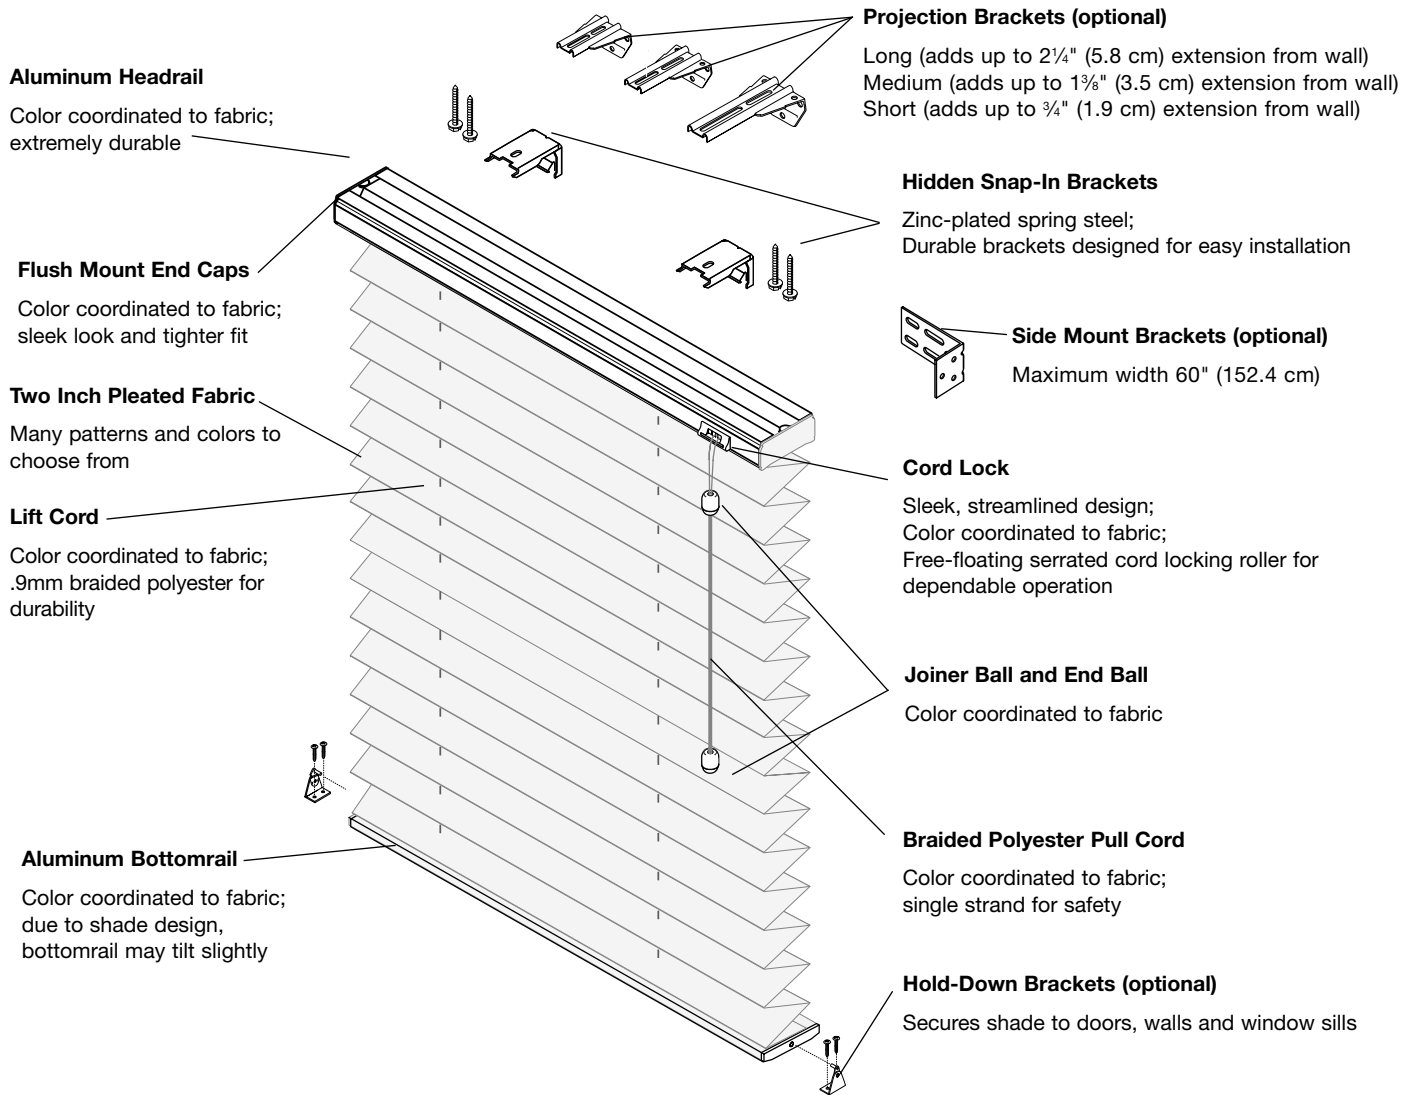

General Information

2" (5.1 cm) EvenPleat® Product Detail

Cord Management Options

Cord Winder	
Solid Brass	Antique Brass
Standard Clear Cord Cleats	

EvenPleat Loop Tape (rear view of shade)
Ensures uniform pleat spacing from the top of the shade to the bottom, guaranteed for life; Color coordinated to the back of the fabric.