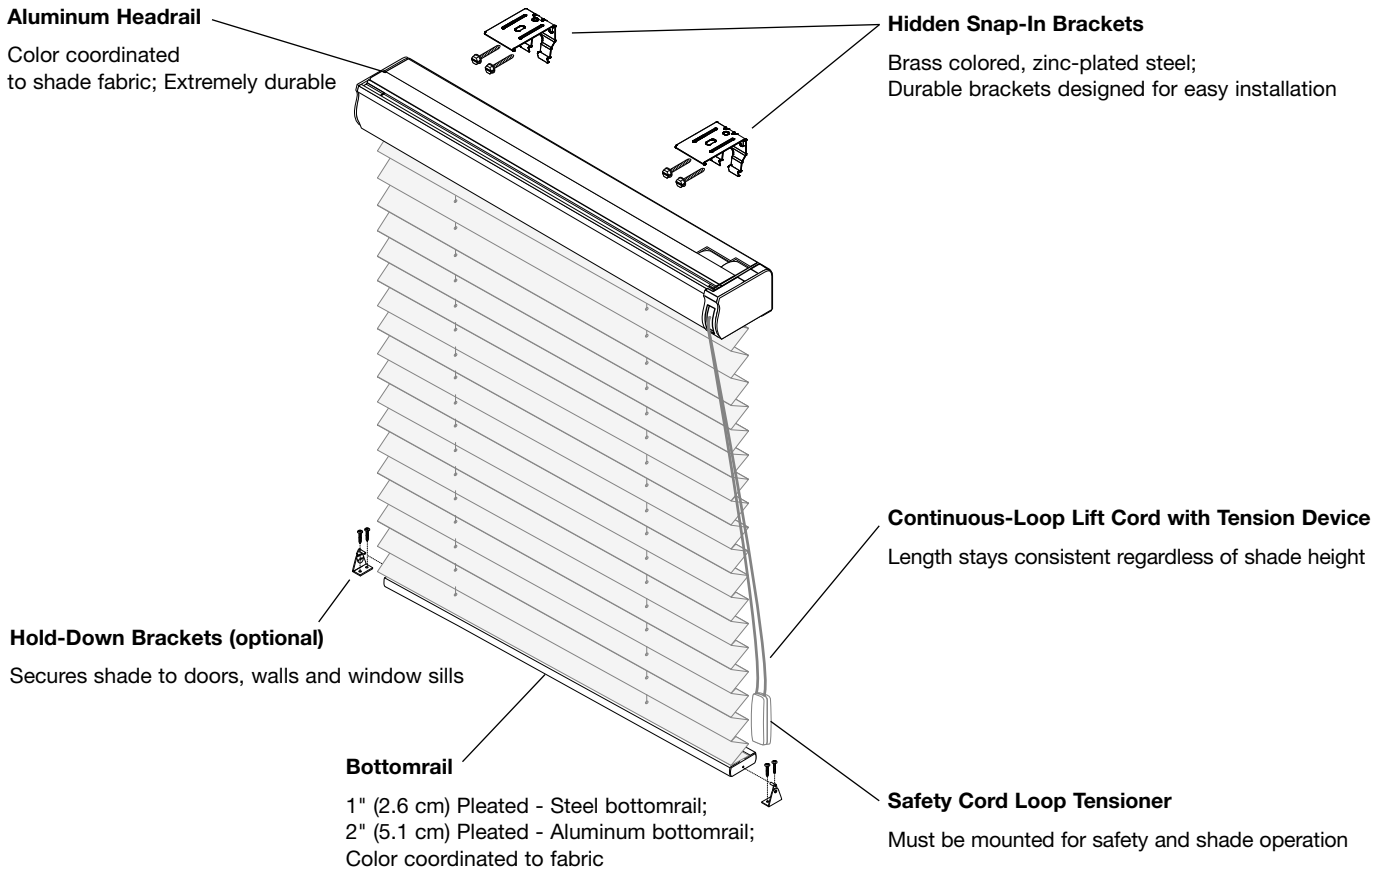

General Information

Continuous-loop Lift Product Detail

NOTE: Available with 1" (2.6 cm) or 2" (5.1 cm) Pleated; Shown as 1" (2.6 cm) Pleated.

EvenPleat® Loop Tape
(rear view of shade)

Ensures uniform pleat spacing from the top of the shade to the bottom, guaranteed for life;
Color coordinated to the back of the fabric.

NOTE: Shades over 5000 sq. in. (3.2 sq. m) use a larger clutch ratio for easier lifting, but additional pulls are required to raise the shade.