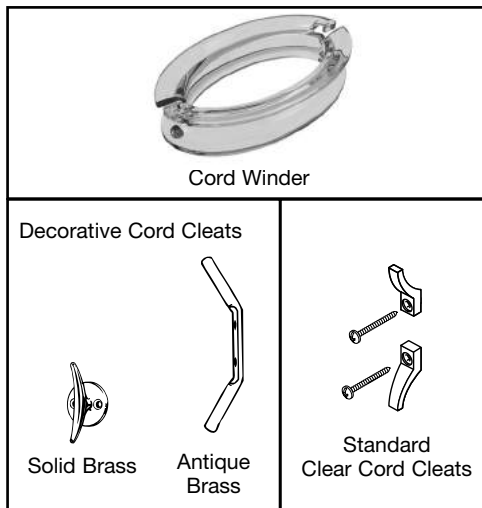

General Information

Bottom Up/Top Down: Cordless Lift Product Detail

NOTE: Available with 1" (2.6 cm) or 2" (5.1 cm) Pleated; Shown as 1" (2.6 cm) Pleated.

NOTE: All Cordless Lift shades need to be used on windows where consumers can comfortably raise and lower the shade with their hands and have easy access.

General Information

Standard Cord Control Product Detail: Perfect-Vue™

NOTE: Shown as 1" (2.6 cm) Pleated and 3/8" (1.0 cm) Double Cell.

Cord Management Options

VIEW FROM BACK OF SHADE

EvenPleat® (optional)