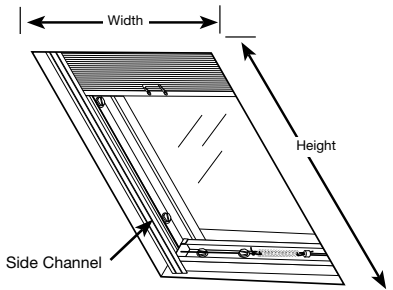

Options

Specialty Shapes: Angle Top

Note: Angle will not have loop tape.

- Price as a Standard Cord Control shade using angled width and longest side measurement; then add surcharge for total cost of shade. (see Options Pricing)
- Shade only lifts to intermediate rail, will not raise to complete angle
- Short side of angle height of 4" (10.2 cm) or less will be stationary
- As the low side measurement approaches 0" (0.0 cm), a light gap will exist to allow for the rails and fabrics to fit
- Lift cord is on low side of angle
- Not available with Privacy or Blackout Liner Only shades
- Only available with Standard Cord Control and 1" (2.6 cm) pleated fabric
- Side mount not available

Minimum Angled Width	12" (182.9 cm)
Maximum Angled Width	82" (208.3 cm)*
Minimum Short Side Height	0" (0.0 cm)
Minimum Long Side Height	12" (30.5 cm)
Maximum Long Side Height	96" (243.9 cm)
Maximum Angled Top Degree	60° (degrees)

*Maximum angled width determined by fabric width minus 2" (5.1 cm).

SkyTrack™ Skylight

Sky Pole

Sizes available:

3 - 6½ ft. (91.5 cm - 198.2 cm) and
5 - 9½ ft. (152.4 cm - 289.6 cm)

- For surcharge, see Options Pricing
- Price as Standard Cord Control shades and add surcharge
- Widths over 24¾" (62.9 cm) will have a center cord visible when the shade is open
- Includes white aluminum side channels
- Operates with handle on center rail
- Loop tape not available on EvenPleat® fabrics
- Brackets will be visible on an outside mount
- Skylight poles are telescoping and available upon request
- Side mounts not available
- Not available with Continuous-loop, Cordless, Motorized Lift or 2" (5.1 cm) EvenPleat fabrics