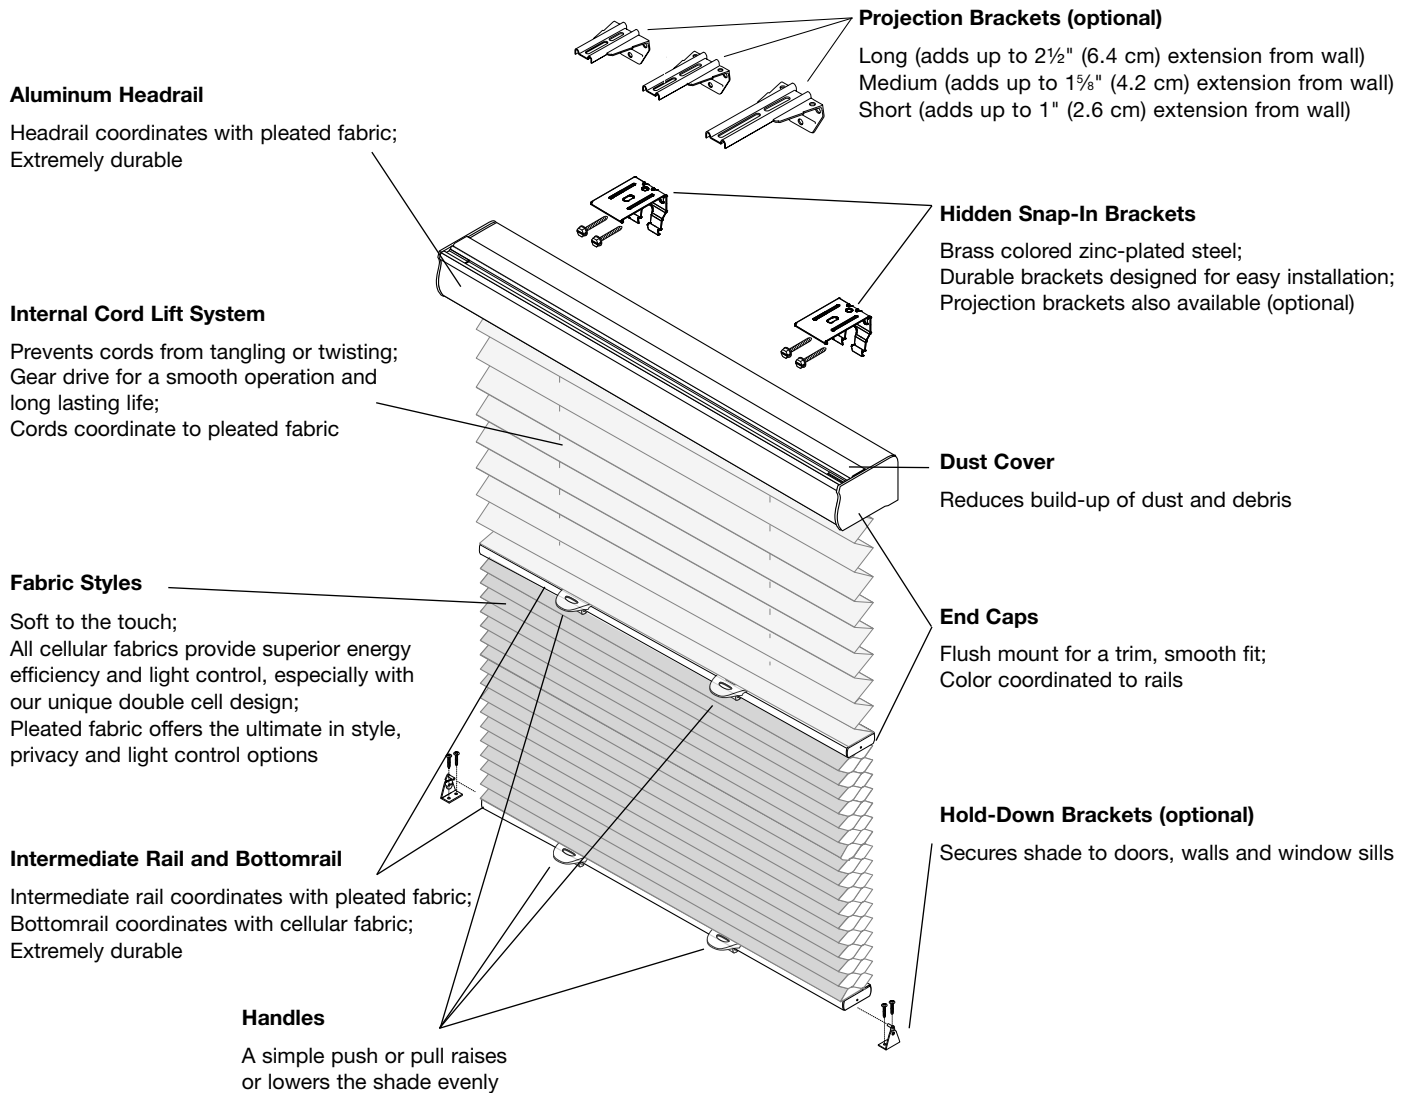

General Information

Standard Cord Control Product Detail: Perfect-Vue™

NOTE: Shown as 1" (2.6 cm) Pleated and 3/8" (1.0 cm) Double Cell.

Cord Management Options

VIEW FROM BACK OF SHADE

EvenPleat® (optional)

EvenPleat offers a unique ladder system to guarantee pleats will not flatten.

General Information

Cordless Lift Product Detail: Perfect-Vue™

NOTE: Shown as 1" (2.6 cm) Pleated and 3/8" (1.0 cm) Double Cell.