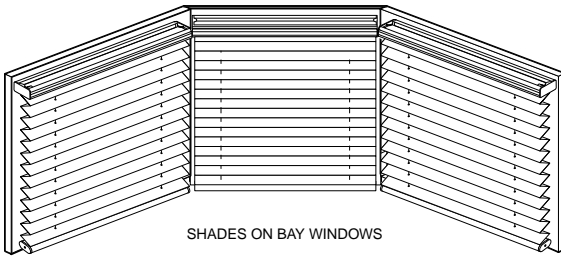

Options

Bay Windows

- **No charge**
- Made as individual shades.
- Each section will have its own control.
- Manufacturer will take appropriate deductions for proper fit. Do not order as bay window shade if you do not want manufacturing to take deductions.
- For Bottom Up/Top Down and Sun Up/Sun Down with Standard Cord Control the corner controls will be hard to reach
- **Cornices are not available on bay windows**