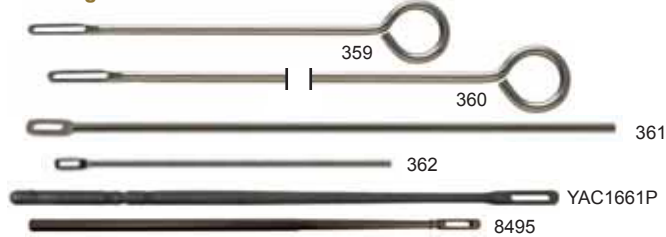

Cleaning Rods

	List
Steel Cleaning Rods	
359 Trumpet	$4.89
360 Trombone, 32" long	7.74
361 Flute	3.87
Aluminum Cleaning Rods	
362 Piccolo	5.76
Plastic Cleaning Rods	
YAC1661P Yamaha Flute	7.99
8495 Recorder	.50

Herco "Spitballs"

The famous cleaning discs for brass instruments! Specially treated moist foam. Blown through the horn to give instantaneous cleaning.

	List
HE185 Small Bore Instruments	$6.83
HE186 Large Bore Instruments	6.06

LaVoz Padgard®

The La Voz Pad Guard is designed to fit into the bore of a clean, dry instrument where it wicks away residual moisture and keeps dust away from the pads.