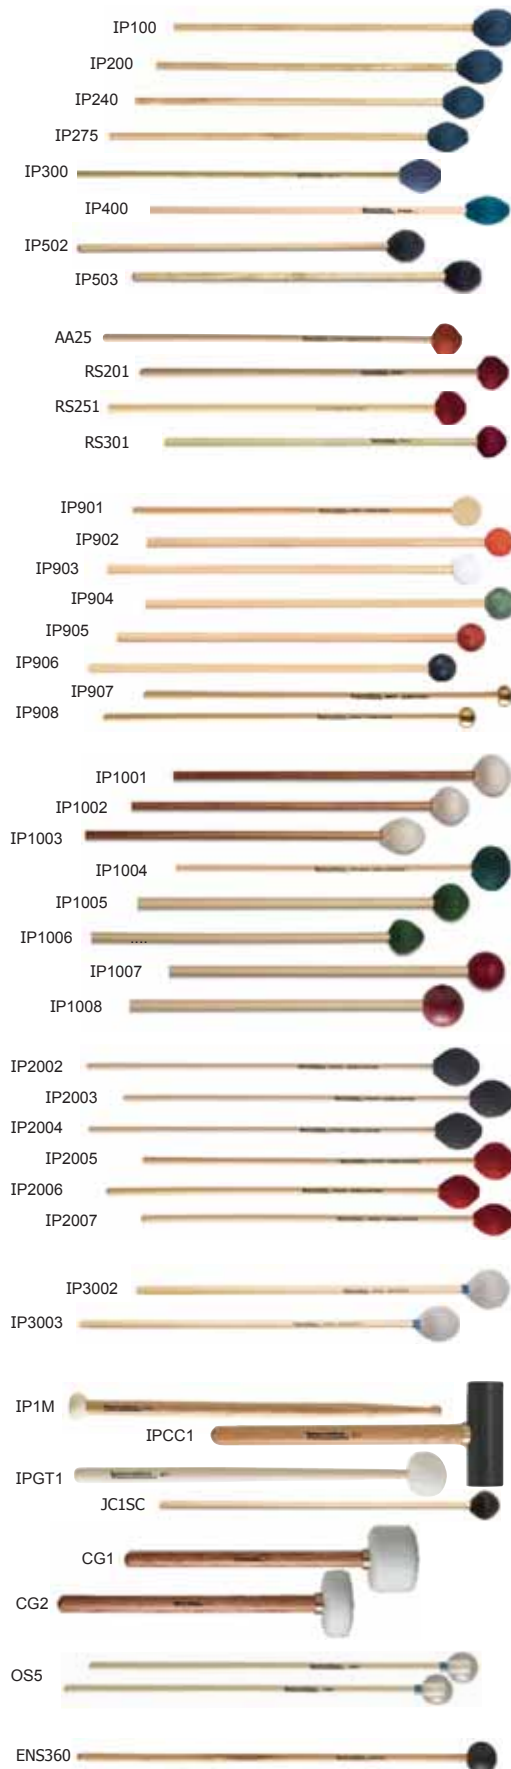

Jim Casella Series

IP1001 Soft Marimba/Yarn.....	51.00
IP1002 Medium Marimba/Yarn.....	51.00
IP1003 Hard Marimba/Yarn.....	51.00
IP1004 Soft Marimba/Cord.....	60.00
IP1005 Medium Vibraphone/Cord.....	60.00
IP1006 Hard Vibraphone/Cord.....	60.00
IP1007 Xylo Medium Dark Xylophone.....	48.00
IP1008 Medium Xylophone, Medium Dark.....	52.00

James Ancona Series

IP2002 Soft Marimba/Birch.....	51.00
IP2003 Medium Marimba/Yarn.....	51.00
IP2004 Marimba Ancona Hard Yarn.....	51.00
IP2005 Vib/Marimba Ancona Med-Soft Cord.....	60.00
IP2006 Medium Hard Vibraphone/Marimba/Cord.....	60.00
IP2007 Hard Vibraphone/Marimba/Cord.....	60.00

Tom Rarick Series - Mallets

IP3002 Medium Soft Marimba/Birch.....	51.00
IP3003 Medium Hard Marimba/Birch.....	51.00

Multi-Percussion Drumsticks & Mallets

IP1M Multi-Percussion/Hickory.....	38.00
IPCC1 Chime Mallet.....	49.00
IPGT1 Timpani Mallet.....	52.00
JC1SC James Campbell Suspended Cymbal-Soft.....	61.00

Gong Mallets

CG1 Gong Mallet/Large.....	71.00
CG2 Gong Mallet/Small.....	58.00

Orchestral Series Mallets

OS5 Mallet - Pair.....	45.00

Ensemble Series Mallets

ENS360 Hard Rubber/Birch.....	37.00