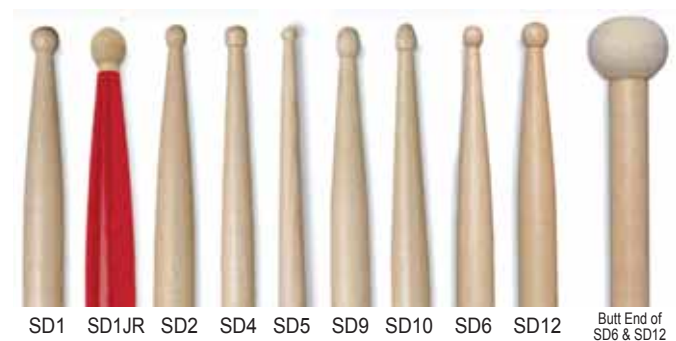

1. **American Classic® Pink**
3. **List**
   Hickory Nylon Tip..... **$16.25**
   5AP 5A

1. **American Classic® Kinetic Force**
3. **List**
   Hickory Wood Tip **$23.50**
   5AKF 5A

1. **American Sound®**
3. **List**
   Hickory Wood Tip **$15.75**
   *AS5A 5A
   *AS5B 5B

1. **American Classic® “Chop-Out” Practice Sticks**
3. **List**
   Rubber Tips
   5BCO 16¼” L, .595 Ø **$18.50**

1. **Symphonic Signature Series Sticks**
3. Pessimon, Wood Tip
   SATK Ted Atkatz .490 Ø 17”L **$35.00**
5. TG15 Tom Gauger, General **$18.00**
   16¾/16”L .625 Ø

American Heritage®

2. **List**
   Maple Wood Tip..... **$15.25**
   *AH5AW 5A

American Classic® Kidsticks

Engineered to make playing easy for the very young drum set player - ages 3 - 8. Produces a quality sound. L = 13” | Dia. = .520

2. **List**
   KIDS Blue **$10.75**
   KIDSPINK Pink **10.75**

Signature Series

1. **List**
   Hickory Wood Tip **$18.00**

SGB	Gregg Bissonette	SDC	Danny Carey
SKC	Keith Carlock	SCOL	Chris Coleman
SJD	Jack DeJohnette	SPE	Peter Erskine
SPE2	Peter Erskine Ride	SSG	Steve Gadd
JM	David Garibaldi	SJOR	Steve Jordon
STL	Thomas Lang	SLED	Jen Ledger
SRL	Ray Luzier	SHM	Harvey Mason
*SJM	Jojo Mayer	SKM	Keith Moon
SBR	Buddy Rich	*SCW	Charlie Watts
SDW	Dave Weckl	SDW2	Weckl Evolution

3. *PP Arnof Power Play **$17.35**

1. Hickory Nylon Tip **$18.50**
   SDWN Dave Weckl Nylon
   SSGN Steve Gadd Nylon
   SDCN Danny Carey Nylon
2. Hickory Wood Tip with Vic Grip **$22.25**
   SGB2 Gregg Bissonette Backbeat
   *SBEN Charlie Benante

American Custom Maple®

1. **List**

SD1	General	.....	$15.75
SD1JR	Junior	.....	15.75
SD2	Bolero	.....	15.75
SD4	Combo	.....	15.75
SD5	Echo	.....	15.75
SD9	Driver	.....	15.75
SD10	Swinger	.....	15.75
SD6	Swizzle B	.....	38.00
SD12	Swizzle G	.....	38.00

American Jazz®

2. **List**
   Select Hickory Wood Tip **$15.75**

AJ1	5B shaft	AJ4	Thin shaft
AJ2	5A shaft	AJ5	.490 Ø shaft
AJ3	8D shaft	AJ6	7A shaft, small neck & tip

*SPECIAL ORDER ONLY