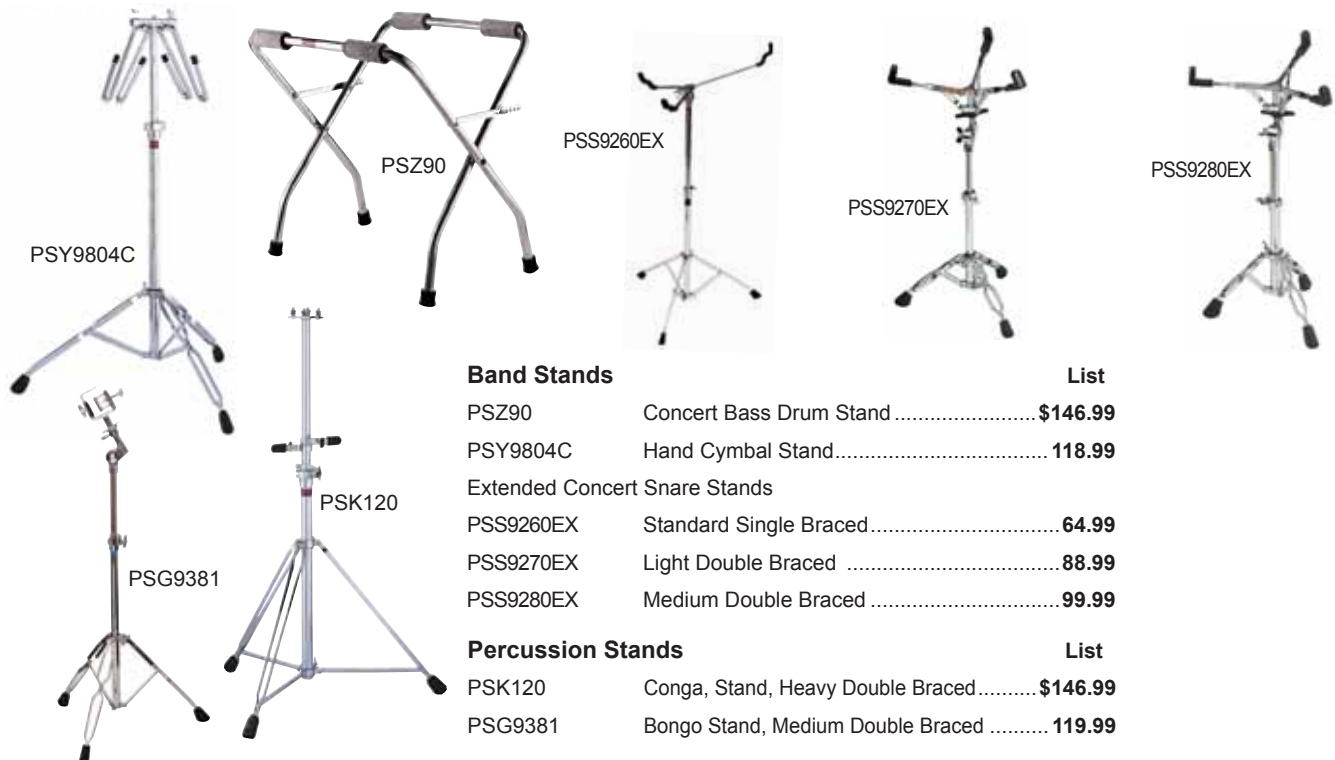

DIXON Band & Percussion

Band Stands

		List
PSZ90	Concert Bass Drum Stand	$146.99
PSY9804C	Hand Cymbal Stand.....	118.99
Extended Concert Snare Stands		
PSS9260EX	Standard Single Braced.....	64.99
PSS9270EX	Light Double Braced	88.99
PSS9280EX	Medium Double Braced	99.99

Percussion Stands

		List
PSK120	Conga, Stand, Heavy Double Braced.....	$146.99
PSG9381	Bongo Stand, Medium Double Braced	119.99