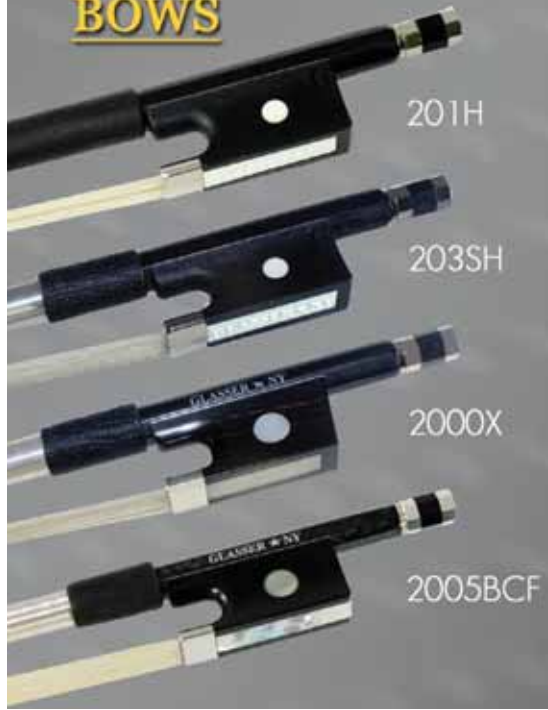

GLASSER BOWS

The Standard In Bows And Beyond

BOWS