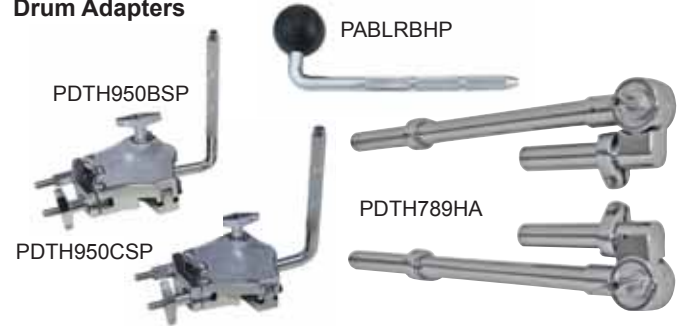

Drum Adapters

	List
Single Tom Deluxe Clamp, 10.5mm	
PDTH950BSP	$55.50
Single Tom Deluxe Clamp, 12.7mm	
PDTH950CSP	55.50
Ball Style L-Rod, 10.5mm	
PABLRBHP	14.50
Pistol Style Tom Arm, 7/8", Pair	
PDTH789HA	76.50