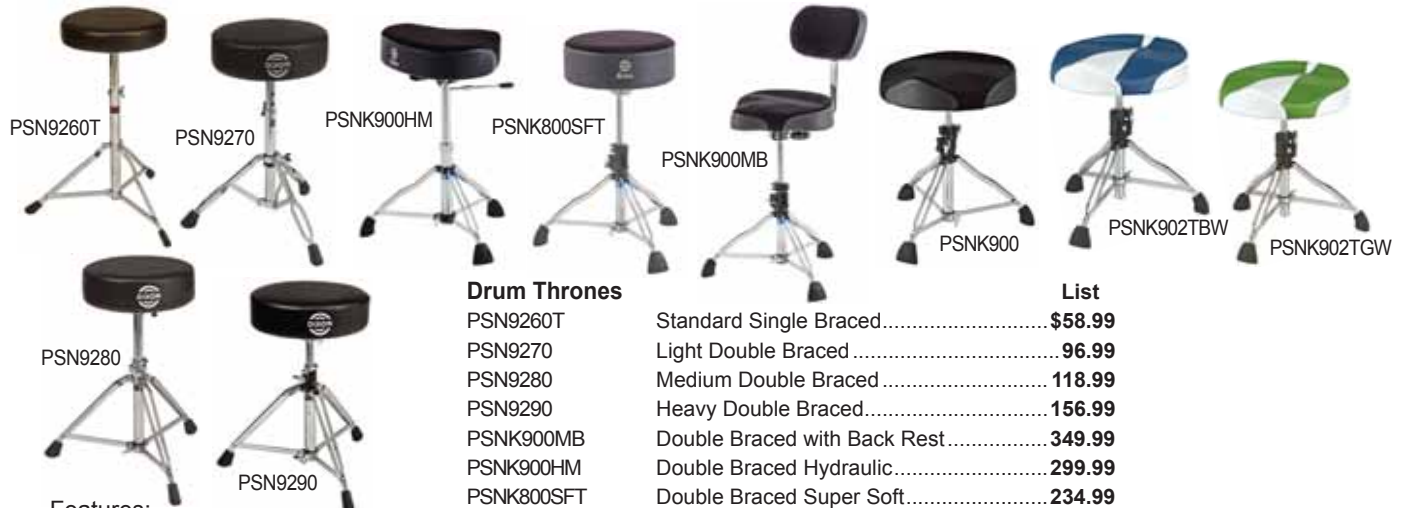

DIXON Drum Thrones