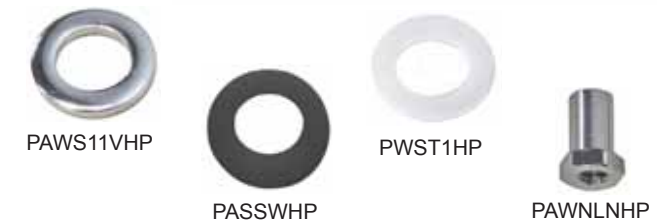

Tension Rod, 1-3/8", 35mm, 6 Pak PATS4JHP	List $5.50
Tension Rod, 1-5/8", 41mm, 6 Pak PATS4CHP	5.50
Tension Rod, 2", 52mm, 6 Pak PATS4BHP	6.50
Tension Rod, 2-3/8", 58mm, 6 Pak PATS4EHP	6.50
Tension Rod, 4", 106mm, 4 Pak PATS4V/4HP	10.50
Metal Washer for Tension Rod, 12 Pak PAWS11VHP	3.50
White Nylon Washer for Tension Rod, 10 Pak PAWST1HP	5.50
ABS Washer for Tension Rod, 10 Pak PASSWHP	8.50
Swivel Nut 7/32", 12 Pak PAWNLNHP	8.50

PERCUSSION