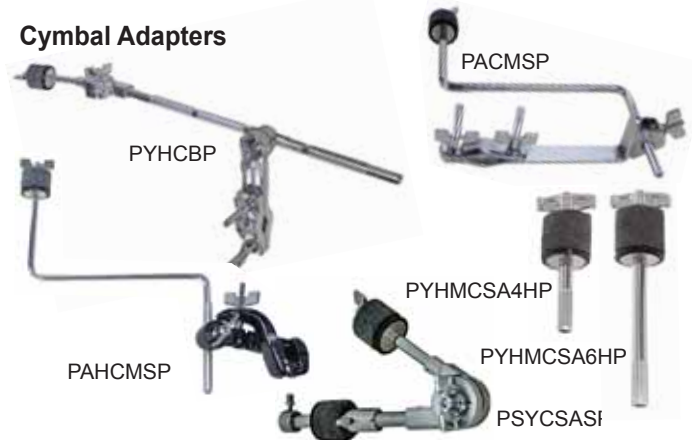

Cymbal Adapters

	List
Cymbal Boom and Multi-Clamp	
PYHCBP	$60.50
Cymbal Post Basic Clamp	
PACMSP	46.50
Cymbal Post Rim Clamp	
PAHCMSP	50.50
Cymbal Stacker Adjustable 8mm	
PSYCSASP	48.50
Cymbal Stacker Classic 4", 8mm	
PYHMCSA4HP	13.50
Cymbal Stacker Classic 6", 8mm	
PYHMCSA6HP	13.50