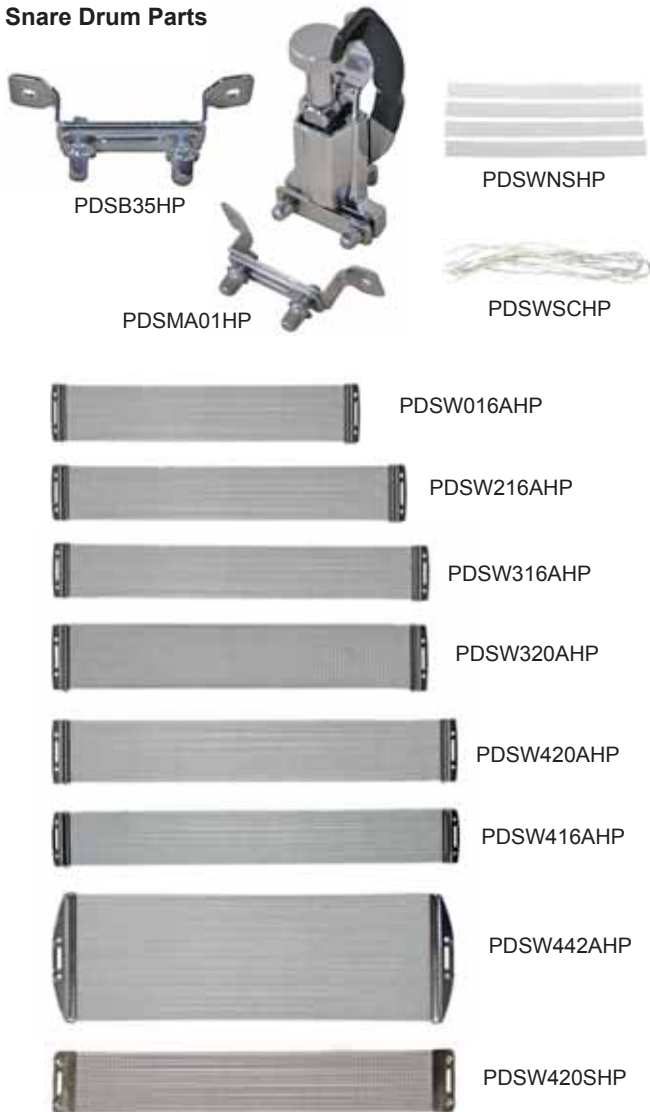

DIXON Accessories

Snare Drum Parts

Snare Butt Plate Standard	List
PDSB35HP	$5.50
Snare Throw-Off and Butt Plate Standard	
PDSMA01HP	26.50
Nylon Snare Strap, 4 Pak	
PDSWNSHP	4.50
Nylon Snare Cord, 6 Pak	
PDSWSCHP	4.50
Snare Wires 10", 16 Strand	
PDSW016AHP	13.50
Snare Wires 12", 16 Strand	
PDSW216AHP	13.50
Snare Wires 13", 16 Strand	
PDSW316AHP	13.50
Snare Wires 13", 20 Strand	
PDSW320AHP	13.50
Snare Wires 14", 16 Strand	
PDSW416AHP	14.50
Snare Wires 14", 20 Strand	
PDSW420AHP	14.50
Snare Wires 14", 42 Strand	
PDSW442AHP	26.50
Snare Wires, Stainless 14", 20 Strand	
PDSW420SHP	26.50