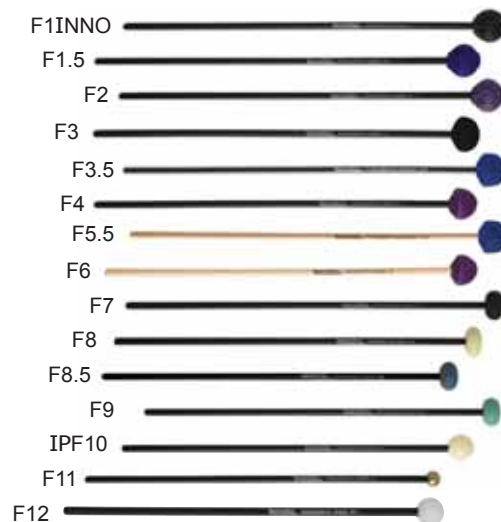

Fundamental Series

F1INNO	Soft Marimba.....	31.00
F1.5	Medium Marimba.....	31.00
F2	Hard Marimba, Purple.....	31.00
F3	Soft Vibraphone, Black/Birch.....	31.00
F3.5	Medium Vibraphone, Birch.....	31.00
F4	Hard Vibraphone, Purple/Birch.....	31.00
F5.5	Medium Vibraphone, Rattan.....	52.00
F6	Hard Vibraphone, Purple/Rattan.....	52.00
F7	Soft Rubber Marimba, Black.....	23.00
F8	Medium Rubber Marimba, Tan.....	23.00
F8.5	Hard Rubber Marimba, Dark Blue.....	23.00
F9	Xylophone, Green.....	23.00
IPF10	Hard Xylophone.....	23.00
F11	Hard Bell-Brass.....	23.00
F12	Medium Xylophone/Bell, Poly Ball.....	23.00