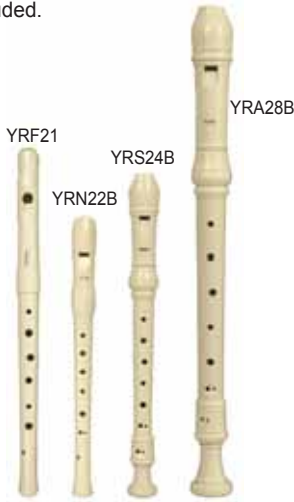

Yamaha

20 Series - Ivory Plastic

Perfect beginner's recorder. Vinyl carrying bag included.

	List
YRS24B Soprano	$9.99
YRF21 Fife	12.00
YRN22B Sopranino	9.99
YRA28B Alto	29.99