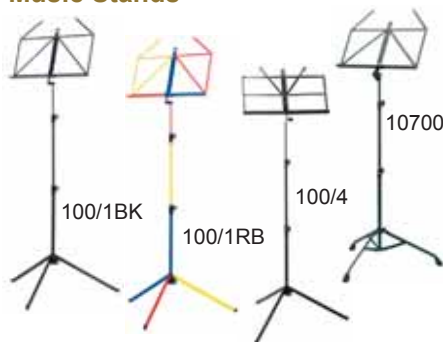

K&M 3 Piece Folding Music Stands

1. **List**
   Black
   100/1BK **$32.99**
   Rainbow
   100/1RB **$32.99**
   EZ Fold Stand Black
   100/4 ..... **$39.99**
   Deluxe EZ Fold Stand Black
   10065 ..... **$62.99**
   Heavy Duty
   10700 ..... **$109.99**