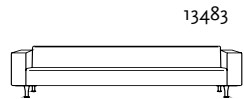

THREE SEAT SOFA

13483	16	24	90	33	26	7½	140	4,675	5,030	7,665	8,450	8,770	5,420	6,050	6,220	6,460

The frame is a laminated wood base frame with tubular steel support under the fixed cushion.

The seat and back are polyurethane foam. The seat foam is covered in Fortrel®. Upholstered in leather or fabric. Tufted seat when upholstered in leather. Back can be tufted if desired.

Laminated wood base frame with tubular steel support under the fixed cushion. The legs are solid aluminum in a brushed finish.