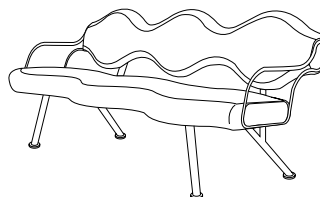

Fabric direction when railroaded

Model #14037
Polished aluminum frame and arms

Arms with table on both sides available at an upcharge of \$685 each or \$1370 a pair

LOUNGE SEATING

Wavelength® Benches DESIGN - KARIM RASHID