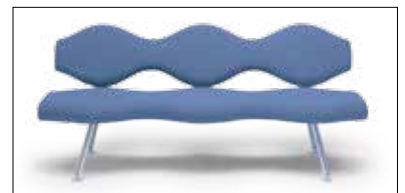

Model #14031
Fully upholstered, polished aluminum frame