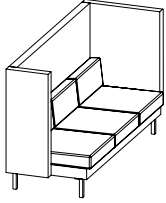

LOUNGE SEATING

Tuxedo™ Cove DESIGN – NIENKÄMPER

Model Number	Seat H"	Arm H"	W"	D"	H"	Fabric Yds.	Leather Sq. Ft.	COM	COL	Verde	Grano	Cremoso	— US Only — Unika Vaev Fabrics			
													1	2	3	4

TUXEDO™ COVE THREE SEAT SOFA LEFT

12449	17	46	79^{1/4}	31	46	12	216										
							COM Frame	8^{1/4}	149								
							COM Seat & Back Cushion	4^{1/2}	81								

7,845	8,240	11,795	13,165	13,625	8,640	8,940	9,155	9,565