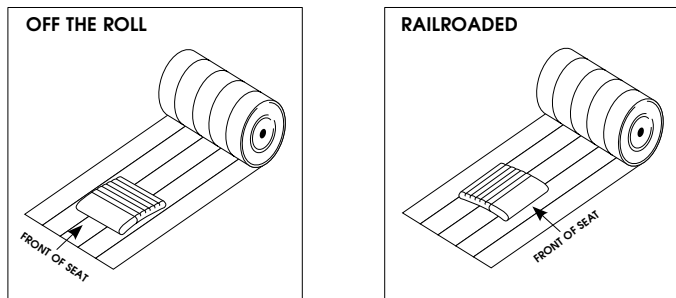

UNIKA VAEV FABRICS:

All Nienkämper seating available in fabric includes pricing for four grades of fabric, see the Unika Vaev fabric grade columns throughout this book. All fabric orders should be made when ordering the furniture. For Unika Vaev fabric samples contact the Unika Vaev Customer Service department at 1.800.237.1625.

All yardage requirements are noted for each model number and option, refer to the pricing charts in this book. All yardage requirements shown in our price list are based on 54" plain material. Fabrics which have a repeat that must be matched, or are less than 54" wide, will require more yardage. Check with Customer Service before ordering. There may be yardage savings for quantity orders of the same model. Check with Customer Service before ordering. ALL COM WILL BE CUT AND APPLIED AT OUR DISCRETION UNLESS SPECIAL CUTTING INSTRUCTIONS ARE INCLUDED IN WRITING WITH THE ORDER. FABRIC PATTERNS SHOULD BE IDENTIFIED AS APPLIED VERTICALLY OR HORIZONTALLY ON A FRAME. WE CANNOT BE HELD RESPONSIBLE FOR RECEIPT OF DEFECTIVE FABRIC AS WE APPLY ALL COM AS FIRST QUALITY GOODS.

Fabric Width	Plain Fabric	2" - 14" Repeat	15" - 24" Repeat	25" - 27" Repeat	28" - 36" Repeat
54"	0%	10%	15%	20%	25%
50"	10%	20%	25%	30%	35%
48"	15%	25%	30%	35%	40%
45"	40%	50%	55%	60%	65%
36"	50%	60%	65%	70%	75%

We cannot be held responsible if yardage supplied is insufficient to complete an order.

CUSTOMER'S OWN LEATHER:

All furniture listed in this price list that is available with leather has pricing in COL, refer to the COL column throughout this book. Leather is applied to avoid scars, however, some markings are inherent in this natural material. Square footage requirements are based on cow hides measuring 50 sq.ft. per hide. Consult Nienkämper's Customer Service Department for square footage requirements before ordering when using hides that do not meet these requirements. Application instructions must accompany all COL orders. In the absence of these instructions Nienkämper will determine the best method of upholstery.

SHIPPING YOUR MATERIALS:

For Canada

Customer supplied material must be sent prepaid to:

Nienkämper
257 Finchdene Square
Toronto, Ontario
Canada M1X 1B9

From all locations outside of Canada

Customer supplied material must be sent prepaid to:

Livingston International
c/o Nienkämper
257 Finchdene Square
Toronto, Ontario
Canada M1X 1B9

All packages must include a copy of a commercial invoice showing the exact yardage, value and fibre content of the fabric and must indicate our order confirmation number, or customer's purchase order number, and the furniture for which it is intended.