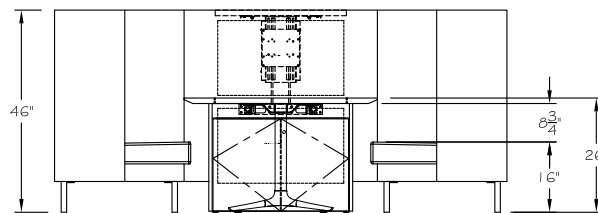

Model #	Description	Quantity	List Price
12449	Tuxedo™ Cove Three Seat Sofa Left in COM	1	$7,845
12450	Tuxedo™ Cove Three Seat Sofa Right in COM	1	$7,845
12451	Interconnecting Panel (38-3/4 H) in COM	1	$1,820
43031/5	Gateway Media Lift Table – Relaxed Work Height 26 H in Standard P-lam	1	$9,205
85213	Simple Forum Side by Side Each side with two power & two open ports	1	$1,025
Total List:			$27,740

Note:

- Gateway™ Media Lift Table Dimension 66 L x 44 D x 26 H.
- For standard veneer finish, model #43031/2, list price is $10,340.
- TV lift can accommodate a maximum TV size of 32".
- TV lift is included. TV is not included.