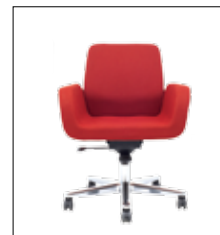

GUEST SEATING

Brackett® Chair DESIGN – LOTHAR WINDEL

— US Only —

Model Number	Seat H"	Arm H"	W"	D"	H"	Fabric Yds.	Leather Sq. Ft.	COM	COL	Verde	Grano	Cre moso	Unika 1	Vaev 2	Fabrics 3	4

LOW BACK

	Five-star black base 14761	17^{1/2}" -20^{1/2}"	24^{1/2}"	26	26	31^{1/2}" -34^{1/2}"	2^{1/4}	40	1,410	1,485	2,380	2,635	2,735	1,585	1,700	1,740	1,785
	Four legs 14762	18^{1/2}"	25^{1/2}"	26	23	32	2^{1/4}	40	1,320	1,380	2,290	2,540	2,650	1,500	1,610	1,645	1,685
	Sled base 14763	18^{1/2}"	25^{1/2}"	26	23	32	2^{1/4}	40	1,335	1,400	2,300	2,560	2,665	1,510	1,625	1,665	1,700

MEDIUM BACK

	Five-star black base 14765	17^{1/2}" -20^{1/2}"	24^{1/2}"	26	26	36^{1/2}" -39^{1/2}"	2^{1/4}	45	1,440	1,510	2,525	2,820	2,940	1,635	1,755	1,805	1,845
	Four legs 14766	18^{1/2}"	25^{1/2}"	26	23	37	2^{1/2}	45	1,340	1,405	2,435	2,715	2,830	1,540	1,660	1,710	1,745
	Sled base 14767	18^{1/2}"	25^{1/2}"	26	23	37	2^{1/2}	45	1,350	1,425	2,445	2,730	2,860	1,555	1,670	1,725	1,760

Standard Features

- Pneumatic height adjustment (Five-star base)
- Black tilt locking mechanism (Five-star base)
- Tension control (Five-star base)

Optional Features

- Hard floor casters, add $100 list per chair
- Polished Aluminum Five-star base, add $140
- Swivel pedestal base in brushed nickel finish add $300 list per chair
- Specify chrome or black legs
- Specify chrome or black sled base

Brackett
Model #14761