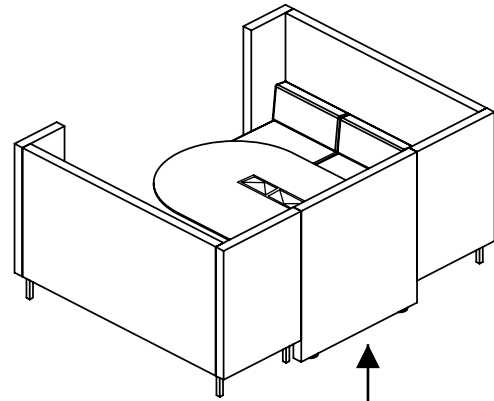

LOUNGE SEATING

Tuxedo™ Cove & Gateway™ Wall Mounted Table DESIGN – NIENKÄMPER & BUSK + HERTZOG

Gateway™ Wall Mounted Table provides a simple solution by mounting a TV or monitor screen directly onto the interconnecting panel. The wall mounted Gateway™ table with single base provides maximum kneespace for users.

interconnecting panel: 46 h
Model # 12452