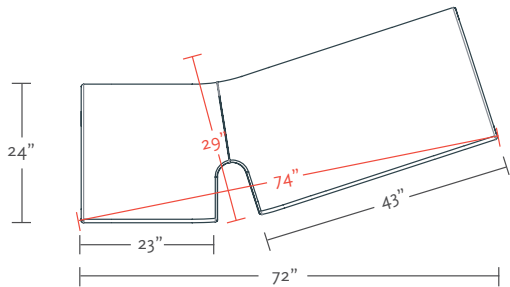

NIENKAMPER RIVER BENCH: RIGHT ELEMENT

	17"	74"	29"	17"													
	(full dimension)																
11843	fully upholstered				3^{1/4}	59	2,830	2,975	3,085	4,225	4,485	4,605	3,085	3,175	3,245	3,440	
11843/1	contrasting fabric	body			2^{1/4}		2,830		3,085				3,085	3,175	3,245	3,440	
		sides & Hollow			1												
11843/2	contrasting leather	body			41			2,975		4,225	4,485	4,605					
		sides & Hollow			18