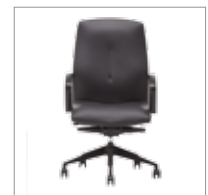

Optional Features:

- Hard floor casters, add $100 list per chair
- Glides, add $100 list per chair
- Polished aluminum five-star base, add $200 list

Model # 10952