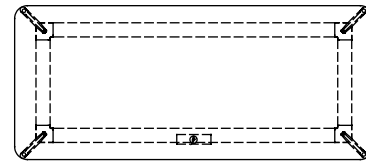

TABLE

Cern Desk DESIGN - FIGFORTY

Cern Desk with no Modesty Panel

Rectangle Shape with Soft Corners

Table Height = 28³/₄" H (Glass Top); 29" H (Veneer/P-Lam Top)

L" x D"	Top Finish	Top Sections	WOOD LEGS		ANODIZED LEGS	
			Model Number	List Price	Model Number	List Price
48 x 24	Glass	1	39311	4,935	39323	4,000
48 x 24	Veneer	1	39311/2	4,900	39323/2	3,965
48 x 24	Laminate	1	39311/5	4,605	39323/5	3,670
60 x 24	Glass	1	39312	5,260	39324	4,325
60 x 24	Veneer	1	39312/2	5,130	39324/2	4,195
60 x 24	Laminate	1	39312/5	4,765	39324/5	3,830
60 x 30	Glass	1	39313	5,600	39325	4,665
60 x 30	Veneer	1	39313/2	5,370	39325/2	4,430
60 x 30	Laminate	1	39313/5	4,905	39325/5	3,970
60 x 36	Glass	1	39314	5,940	39326	5,005
60 x 36	Veneer	1	39314/2	5,640	39326/2	4,705
60 x 36	Laminate	1	39314/5	5,050	39326/5	4,110
72 x 24	Glass	1	39315	5,585	39327	4,650
72 x 24	Veneer	1	39315/2	5,410	39327/2	4,475
72 x 24	Laminate	1	39315/5	4,945	39327/5	4,010
72 x 30	Glass	1	39316	5,980	39328	5,045
72 x 30	Veneer	1	39316/2	5,710	39328/2	4,770
72 x 30	Laminate	1	39316/5	5,110	39328/5	4,175
72 x 36	Glass	1	39317	6,380	39329	5,440
72 x 36	Veneer	1	39317/2	5,975	39329/2	5,040
72 x 36	Laminate	1	39317/5	5,265	39329/5	4,330
84 x 30	Glass	1	39318	6,370	39330	5,430
84 x 30	Veneer	1	39318/2	5,985	39330/2	5,050
84 x 30	Laminate	1	39318/5	5,280	39330/5	4,345
84 x 36	Glass	1	39319	6,825	39331	5,890
84 x 36	Veneer	1	39319/2	6,205	39331/2	5,265
84 x 36	Laminate	1	39319/5	5,470	39331/5	4,535
96 x 30	Glass	1	39320	6,750	39332	5,810
96 x 30	Veneer	1	39320/2	6,320	39332/2	5,385
96 x 30	Laminate	1	39320/5	5,510	39332/5	4,570
96 x 36	Glass	1	39321	7,270	39333	6,330
96 x 36	Veneer	1	39321/2	6,540	39333/2	5,600
96 x 36	Laminate	1	39321/5	5,700	39333/5	4,760
108 x 36	Glass	1	39322	7,705	39334	6,770
108 x 36	Veneer	1	39322/2	6,815	39334/2	5,880
108 x 36	Laminate	1	39322/5	5,905	39334/5	4,965