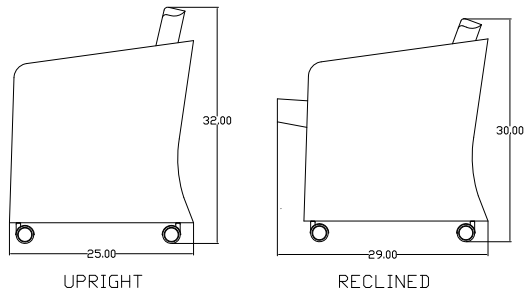

LOUNGE SEATING

Work:Recline DESIGN - 5D STUDIO

— US Only —

Model Number	Seat H"	Arm H"	W"	D"	H"	Fabric Yds.	Leather Sq. Ft.	COM	COL	Verde	Grano	Cremoso	Unika 1	Vaev 2	Fabrics 3	4

WORK:RECLINE CHAIR

		11000	18	24.5	25	26	33	33/4	68	2,875	3,025	4,150	4,430	4,710	3,130	3,225	3,295	3,425

Unique feature: reclining back, forward sliding seat pan.