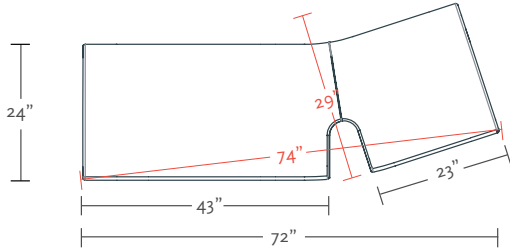

BENCH SEATING

Nienkamper River DESIGN - BUSK + HERTZOG

— US Only —

Model Number	Seat H"	Arm H"	W"	D"	H"	Fabric Yds.	Leather Sq. Ft.	COM	COL	Neather	Verde	Grano	Cremoso	Unika Vaev Fabrics			
														1	2	3	4

NIENKAMPER RIVER BENCH: LEFT ELEMENT

	17"	74"	29"	17"													
	(full dimension)																
11842	fully upholstered				3^{1/4}	59	2,830	2,975	3,085	4,225	4,485	4,605	3,085	3,175	3,245	3,440	
11842/1	contrasting fabric	body			2^{1/4}		2,830		3,085				3,085	3,175	3,245	3,440	
		sides & Hollow			1												
11842/2	contrasting leather	body			41			2,975		4,225	4,485	4,605					
		sides & Hollow			18