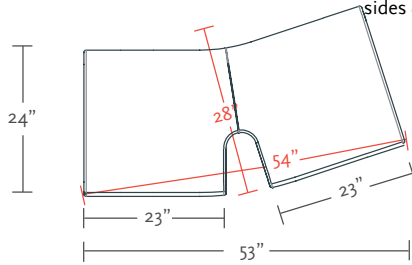

BENCH SEATING
Nienkamper River DESIGN - BUSK + HERTZOG

— US Only —

Model Number	Seat H"	Arm H"	W"	D"	H"	Fabric Yds.	Leather Sq. Ft.	COM	COL	Neather	Verde	Grano	Cremoso	Unika	Vaev	Fabrics	
														1	2	3	4

NIENKAMPER RIVER BENCH: CENTER ELEMENT

	17"	54"	28"	17"													
	(full dimension)																
11841	fully upholstered					2³/₄	50	2,270	2,385	2,490	3,450	3,660	3,765	2,490	2,560	2,620	2,785
11841/1	contrasting fabric	body				1³/₄		2,270		2,490				2,490	2,560	2,620	2,785
		sides & Hollow					1										
11841/2	contrasting leather	body				32		2,385		3,450	3,660	3,765					
		sides & Hollow					18