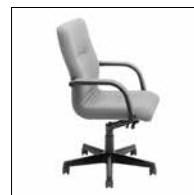

ARMLESS TASK CHAIR

		14200	18-21"		19"	20"	32½"											
Armless								1	14	1,435	1,505	1,845	1,955	1,995	1,510	1,570	1,590	1,610

TASK CHAIR

		14201	18-21	25	23	20	32½											
Urethane arm								1	14	1,730	1,810	2,140	2,240	2,290	1,805	1,865	1,885	1,905

TELLER STOOL

		14209	25-35		23	20	42-52											
Armless								1	14	1,535	1,610	1,940	2,050	2,100	1,610	1,670	1,700	1,710

Specify model number for arm selection.

Standard Features – Managerial Chair:

- One piece upholstered shell
- Finely textured soft Urethane arms
- Knee tilt action

Optional Features – Managerial Chair:

- Mechanical forward tilt, add $100 list per chair
- Hard floor casters, add $100 list per chair
- Glides, add $100 list per chair
- Polished aluminum five-star base, add $200 list
- Chrome finish sled base, add $155 list

Standard Features – Task Chair:

- One piece upholstered shell
- Finely textured soft Urethane arms
- Knee tilt action

Senator Managerial, Task and Teller Stool series available as CAL 133 certified for an upcharge of $290 list per chair. Certification applies to Nienkämper leathers and fabrics that have a minimum of 50% natural fibre content. COM's and COL's are subject to approval. Add the extension "CAL" to the model number when ordering.

Model # 14322
Managerial
Medium Back