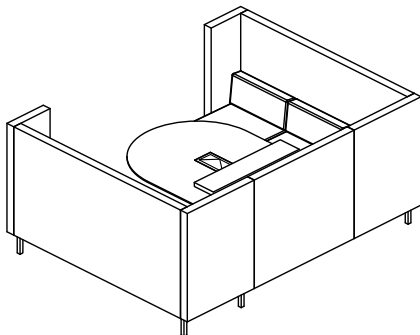

LOUNGE SEATING

Tuxedo™ Cove DESIGN – NIENKÄMPER

Model Number	Seat H"	Arm H"	W"	D"	H"	Fabric Yds.	Leather Sq. Ft.	COM	COL	Verde	Grano	Cremoso	— US Only — Unika Vaev Fabrics			
													1	2	3	4

TUXEDO™ COVE THREE SEAT SOFA LEFT

12449	17	46	79^{1/4}	31	46	12	216										
							COM Frame	8^{1/4}	149								
							COM Seat & Back Cushion	4^{1/2}	81								

7,845	8,240	11,795	13,165	13,625	8,640	8,940	9,155	9,565

TUXEDO™ COVE THREE SEAT SOFA RIGHT

12450	17	46	79^{1/4}	31	46	12	216										
							COM Frame	8^{1/4}	149								
							COM Seat & Back Cushion	4^{1/2}	81								

7,845	8,240	11,795	13,165	13,625	8,640	8,940	9,155	9,565

INTERCONNECTING PANEL

12451			44	3	38^{3/4}	23^{1/4}	50										

1,820	1,915	2,995	3,200	3,305	2,035	2,115	2,170	2,335

12452			44	3	46	3^{1/2}	63										

2,205	2,320	3,685	3,940	4,075	2,485	2,575	2,655	2,860

Tuxedo™ Cove Sofa with interconnecting panel
Model # 12451