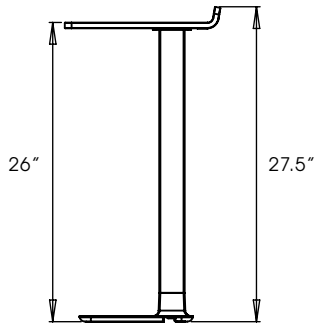

TABLES

Rove Table *DESIGN - FIGFORTY*

	Model Number	W"	D"	H"	Top Finish	List Price
	39960	17	13-3/4	26	Veneer	1,440