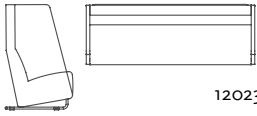

BASS HIGH BACK 3 SEATER SOFA