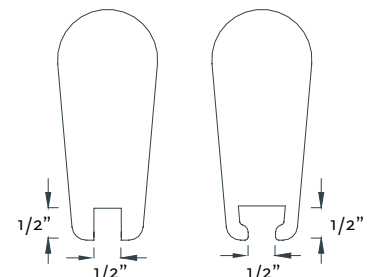

Cable capacity for wood leg

Cable capacity for anodized leg