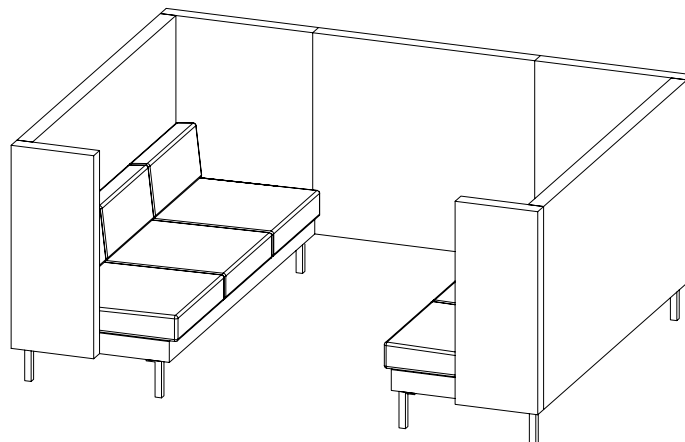

LOUNGE SEATING

Tuxedo™ Cove & Gateway™ Media Lift/Wall Mounted Table *DESIGN – NIENKÄMPER & BUSK + HERTZOG*

Tuxedo™ Cove is composed of two 3 seat high back sofas with an interconnecting panel and table to form an enclosed booth for meetings, collaborative tasks or to be used as a touchdown base for the day. The high sides and back provide total seclusion from the surrounding environment without the need for interior substructures while additional privacy is maintained via the acoustic benefits of the interconnecting panel and the sofas high walls.