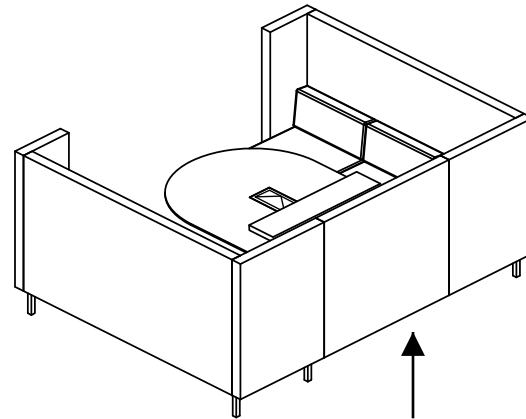

LOUNGE SEATING

Tuxedo™ Cove & Gateway™ Media Lift Table DESIGN – NIENKÄMPER & BUSK + HERTZOG

Table options for Tuxedo™ Cove include the Gateway™ tables, with a full range of connectivity. The Gateway™ Media Lift Table with Relaxed Work Height (26 H) provides a free standing solution while the Gateway™ Wall Mounted Table with Relaxed Work Height (26 H) offers another option for television screen and monitor to be mounted on the interconnecting panel.

Gateway™ Media Lift Table effortlessly transforms meeting tables to create innovative multimedia solutions for communication, presentations and interactive work spaces. At the touch of the remote control, the unit raises the monitor screen up from the base cabinet. The ultimate in professional appearance, Gateway™ Media Lift combines sophistication and function to create additional space, protect your TV from damage or to hide it away from sight.

interconnecting panel: 38-3/4 h
Model # 12451