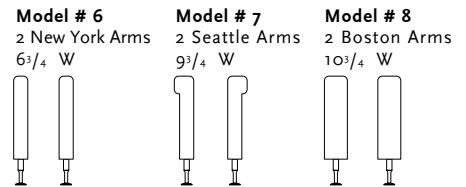

THREE SEAT SOFA

1279_ 17 24¹/₄ 82¹/₄ 33 30³/₄

COM cushions & frame
8 yds 7¹/₂ yds

(Model #6) New York Arm, fully upholstered	14¹/₂	198	8,000	8,400	9,140	13,410	14,840	15,415	8,995	9,805	10,105	10,315
(6) New York Arm, COM cushions, leather frame	8	95		8,400		10,775	11,520	11,800				
(Model #7) Seattle Arm, fully upholstered	14¹/₂	195	8,195	8,610	8,725	11,065	11,810	12,115	9,205	10,000	10,315	10,505
(7) Seattle Arm, COM cushions, leather frame	8	92		8,610		16,590	17,470	17,825				
(Model #8) Boston Arm, fully upholstered	14¹/₂	201	8,085	8,485	9,215	13,635	15,105	15,695	9,080	9,880	10,180	10,380
(8) Boston Arm, COM cushions, leather frame	8	98		8,485		11,005	11,775	12,085				

Eden series passes CAL 133 certified for an upcharge of $465 list per chair, $1390 list per three seat sofa, and $460 list per ottoman. Certification applies to Nienkämper leathers and fabrics that have a minimum of 50% natural fibre content. COM's and COL's are subject to approval. Add the extension -CAL to the model number when ordering.

*Add the width of the arms selected to the width of the sofa, see arm widths below right.

Back cushions have a foam core with Dacron wrap. Choose from two seat cushion fillings. Contract Filling is a firmer cushion. Residential Filling is a softer cushion. Both seat cushions are a combination of foam and down/feathers.