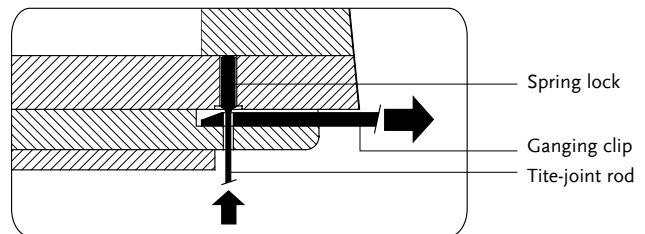

Standard features:

- Frame is constructed of FSC Plywood core
- Stool with molded foam
- The table is available in white, silver, or black paint finish or any standard wood veneer or P-Lam.
- With levelers at bottom
- Contact Customer Service at 800 668 9318 for options of other Simple Pop-up Forum