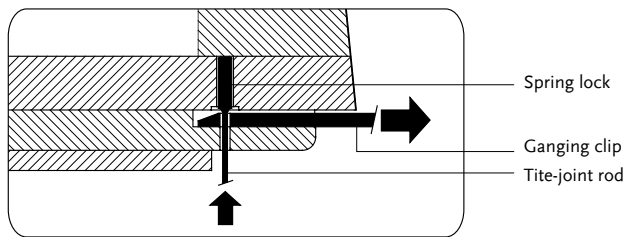

SIMPLE POP UP FORUM (4 power pre-wired with 72" cord)

8174

750

Linking device detail

Standard features:

- Frame is constructed of FSC Plywood core
- Stool with molded foam
- The table is available in white, silver, or black paint finish or any standard wood veneer or P-Lam.
- With levelers at bottom