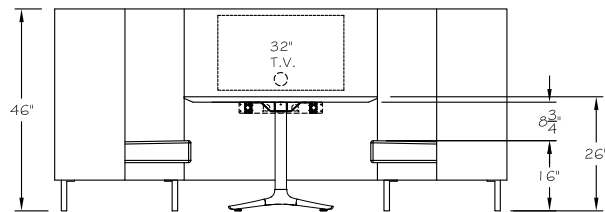

Model #	Description	Quantity	List Price
12449	Tuxedo™ Cove Three Seat Sofa Left in COM	1	$7,845
12450	Tuxedo™ Cove Three Seat Sofa Right in COM	1	$7,845
12452	Interconnecting Panel (46 H) in COM	1	$2,205
43041/5	Gateway Wall Mounted Table – Relaxed Work Height 26 H in Standard P-lam	1	$3,690
85213	Simple Forum Side by Side Each side with two power & two open ports	1	$1,025
Total List:			$22,610

Note:

- Gateway Wall Mounted Table Dimension 66 L x 44 D x 26 H.
- For standard veneer finish, model # 43041/2, list price is $4,670.
- Maximum TV size to be mounted on panel is 32".
- TV & TV mount are not included.