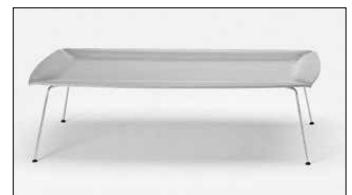

TABLES

Opera™ DESIGN – CHARLES GODBOUT & LUC PLANTE

	Model Number	W"	D"	H"	Top Finish	List Price

SIDE TABLE

26201	28 3/4	28 3/4	16	wood veneer	1,140
26202	28 3/4	28 3/4	20	wood veneer	1,175

SQUARE COFFEE TABLE

26211	42 1/2	42 1/2	16	wood veneer	1,580

RECTANGULAR COFFEE TABLE

26221	42	28 3/4	16	wood veneer	1,300

26222	60		16	wood veneer	1,555

The 1/2" tubular base is the perfect support for the elegant 3/8" molded veneer top.

Opera table bases are available in polished chrome or black.

Wood veneer tops are available in Maple, Cherry or Mahogany finishes. To custom match stains, add $550 list for each stain color.

Model # 26222
Polished Chrome Base