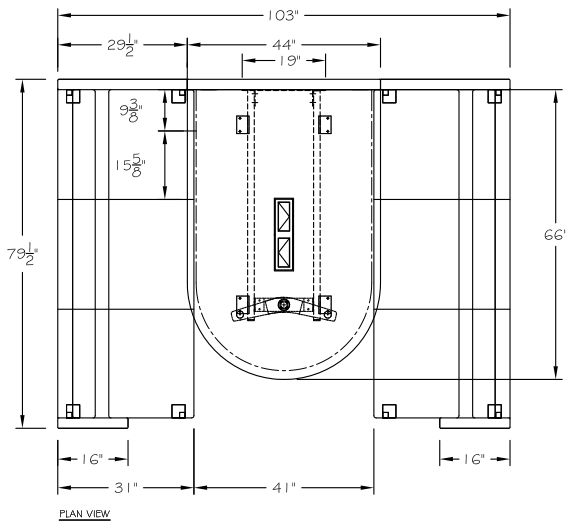

Model #	Description	Quantity	List Price
12449	Tuxedo™ Cove Three Seat Sofa Left in COM	1	$7,845
12450	Tuxedo™ Cove Three Seat Sofa Right in COM	1	$7,845
12452	Interconnecting Panel (46 H) in COM	1	$2,205
43041/5	Gateway Wall Mounted Table – Relaxed Work Height 26 H in Standard P-lam	1	$3,690
85213	Simple Forum Side by Side Each side with two power & two open ports	1	$1,025
Total List:			$22,610

Note:

- Gateway Wall Mounted Table Dimension 66 L x 44 D x 26 H.
- For standard veneer finish, model # 43041/2, list price is $4,670.
- Maximum TV size to be mounted on panel is 32".
- TV & TV mount are not included.