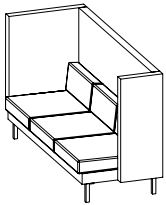

TUXEDO™ COVE THREE SEAT SOFA RIGHT

12450	17	46	79^{1/4}	31	46	12	216										
							COM Frame	8^{1/4}	149								
							COM Seat & Back Cushion	4^{1/2}	81								

7,845	8,240	11,795	13,165	13,625	8,640	8,940	9,155	9,565