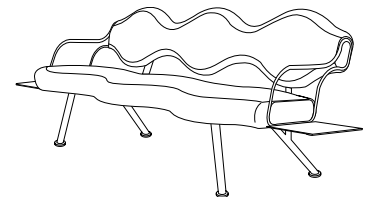

Fabric direction when railroaded

Model #14037
Polished aluminum frame and arms

Arms with table on both sides available at an upcharge of \$685 each or \$1370 a pair

LOUNGE SEATING

Wavelength® Benches DESIGN - KARIM RASHID