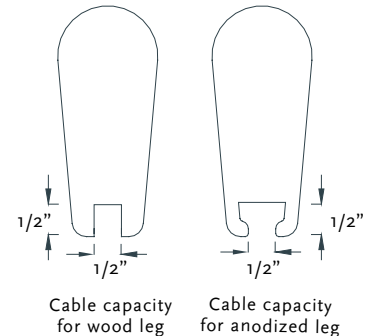

TABLE

Cern Table DESIGN - FIGFORTY

Rectangle Shape with Soft Corners

Table Height = 28¾" H (Glass Top); 29" H (Veneer/P-Lam Top)

L" x D"	Top Finish	Top Sections	WOOD LEGS			ANODIZED LEGS	
			Model Number	List Price	Model Number	List Price	
84 x 42	Glass	1	39251	7,285	39256	6,345	
84 x 42	Veneer	1	39251/2	6,595	39256/2	5,655	
84 x 42	Laminate	1	39251/5	5,725	39256/5	4,785	
96 x 42	Glass	1	39252	7,785	39257	6,845	
96 x 42	Veneer	1	39252/2	6,880	39257/2	5,940	
96 x 42	Laminate	1	39252/5	5,935	39257/5	5,000	
96 x 48	Glass	1	39253	8,300	39258	7,360	
96 x 48	Veneer	1	39253/2	7,145	39258/2	6,210	
96 x 48	Laminate	1	39253/5	6,165	39258/5	5,230	
108 x 42	Glass	1	39254	8,285	39259	7,345	
108 x 42	Veneer	1	39254/2	7,255	39259/2	6,315	
108 x 42	Laminate	1	39254/5	6,140	39259/5	5,205	
108 x 48	Glass	1	39255	8,860	39260	7,925	
108 x 48	Veneer	1	39255/2	7,665	39260/2	6,730	
108 x 48	Laminate	1	39255/5	6,470	39260/5	5,535	

Note: Glass top is not available for the following models.

L" x D"	Top Finish	Top Sections	WOOD LEGS		ANODIZED LEGS	
			Model Number	List Price	Model Number	List Price
120 x 42	Veneer	2	39261/2	7,600	39268/2	6,660
120 x 42	Laminate	2	39261/5	6,445	39268/5	5,510
120 x 48	Veneer	2	39262/2	8,080	39269/2	7,140
120 x 48	Laminate	2	39262/5	6,715	39269/5	5,775
120 x 54	Veneer	2	39263/2	8,520	39270/2	7,585
120 x 54	Laminate	2	39263/5	6,980	39270/5	6,045
132 x 42	Veneer	1	39264/2	8,010	39271/2	7,075
132 x 42	Laminate	1	39264/5	6,725	39271/5	5,785
132 x 48	Veneer	2	39265/2	8,460	39272/2	7,520
132 x 48	Laminate	2	39265/5	6,990	39272/5	6,055
132 x 54	Veneer	2	39266/2	8,970	39273/2	8,030
132 x 54	Laminate	2	39266/5	7,245	39273/5	6,305
132 x 60	Veneer	2	39267/2	9,435	39274/2	8,500
132 x 60	Laminate	2	39267/5	7,610	39274/5	6,670

Standard Features: