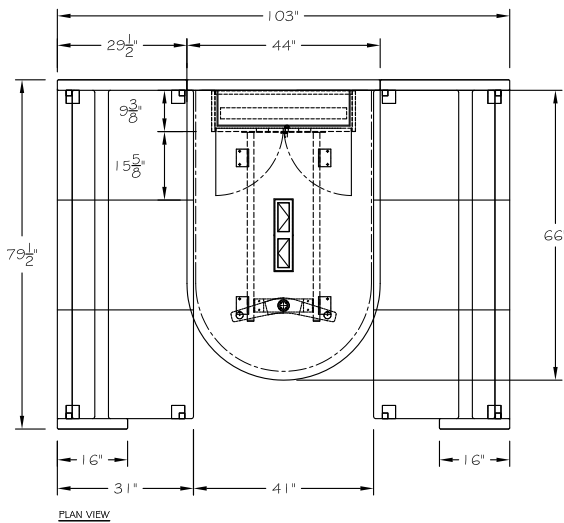

Model #	Description	Quantity	List Price
12449	Tuxedo™ Cove Three Seat Sofa Left in COM	1	$7,845
12450	Tuxedo™ Cove Three Seat Sofa Right in COM	1	$7,845
12451	Interconnecting Panel (38-3/4 H) in COM	1	$1,820
43031/5	Gateway Media Lift Table – Relaxed Work Height 26 H in Standard P-lam	1	$9,205
85213	Simple Forum Side by Side Each side with two power & two open ports	1	$1,025
Total List:			$27,740

Note:

- Gateway™ Media Lift Table Dimension 66 L x 44 D x 26 H.
- For standard veneer finish, model #43031/2, list price is $10,340.
- TV lift can accommodate a maximum TV size of 32".
- TV lift is included. TV is not included.