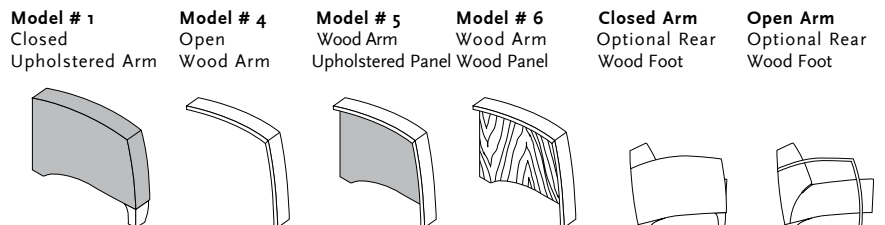

Max series passes CAL 133 certified for an upcharge of $415 list per chair, $825 list per two seater sofa, $1240 list per three seat sofa, $1650 list per four seat sofa, and $360 list per ottoman. Certification applies to Nienkämper leathers and fabrics that have a minimum of 50% natural fibre content. COM's and COL's are subject to approval. Add the extension -CAL to the model number when ordering.

Refer to page 88 for all notes and options.

Model # 11236
Three seat sofa with wood arm, wood panel