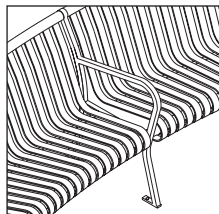

CONTINUOUS SEATING

Used individually, these benches accent architectural curves. Combined to form one continuous bench, they flow with the unique contours of your site.

Continuous curves with a shared center leg frame.

Continuous seating includes factory welded adjoining center leg.

Continuous sections must be specified at time of order.