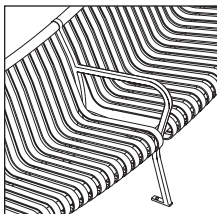

CONTINUOUS SEATING

Used individually, these benches accent architectural curves. Combined to form one continuous bench, they flow with the unique contours of your site.

Continuous curves with a shared center leg frame.

Continuous seating includes factory welded adjoining center leg.

Continuous sections must be specified at time of order.