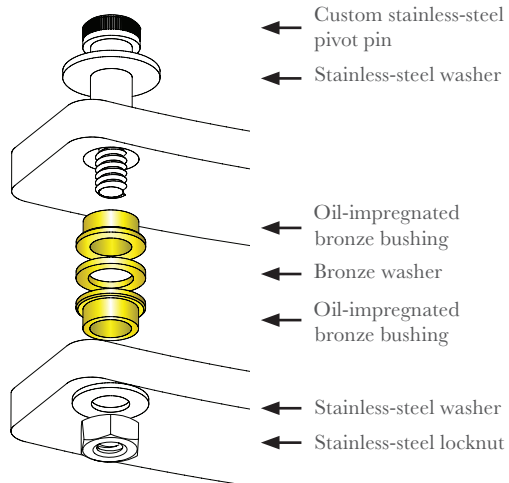

STEELSITES™

SIDE-DEPOSIT RECEPTACLES

STEELSITES™ SIDE-DEPOSIT RECEPTACLES

VICTOR  STANLEY®

Create a timeless moment.®

These side-deposit receptacles feature side-door hinges that incorporate stainless-steel pins and oil-impregnated bronze bushings, eliminating friction and maximizing the lifespan of the product. The contemporary SDC and RSDC steel receptacle embraces an uncluttered, clean-lined design, exceptionally high recycled content, and features two unique side-deposits. It's just one more way Victor Stanley helps you create the perfect setting for timeless moments.

Raised band and decals.

RSDC SIDE-DEPOSIT RECEPTACLE

Model RSDC-36: 36 gal (136 L) capacity.

Standard solid convex lid with divider. Customized steel panels to isolate different waste streams entering the receptacle, such as separating cans or plastic bottles from paper. Heavy steel latch. Half-Moon liners. Standard decal package. US Patents D671,289 S; D661,857 S.

OPTIONS

Keyed lock (US Patent 6,339,944 B1). Ashtray (standard or covered). Raised band and decals. Custom decals and plaques.

See product specifications for further details. Drawings are not to scale. Our TGIC powder-coating averages 8–10 mils (200–250 microns) thick and is applied in-house to ensure the highest level of quality. Offered in 12 standard and metallic colors, plus a full range of RAL colors with available color matching. Additional cost may apply.

SIDE-DOOR HINGES

Composed of embedded precision stainless-steel pivot pins and oil-impregnated bronze bushings for reliable all-weather durability year after year.

ASHTRAYS

Our large, heavy duty, stainless steel ashtrays are 2 in (51 mm) deep and are available in standard or covered.