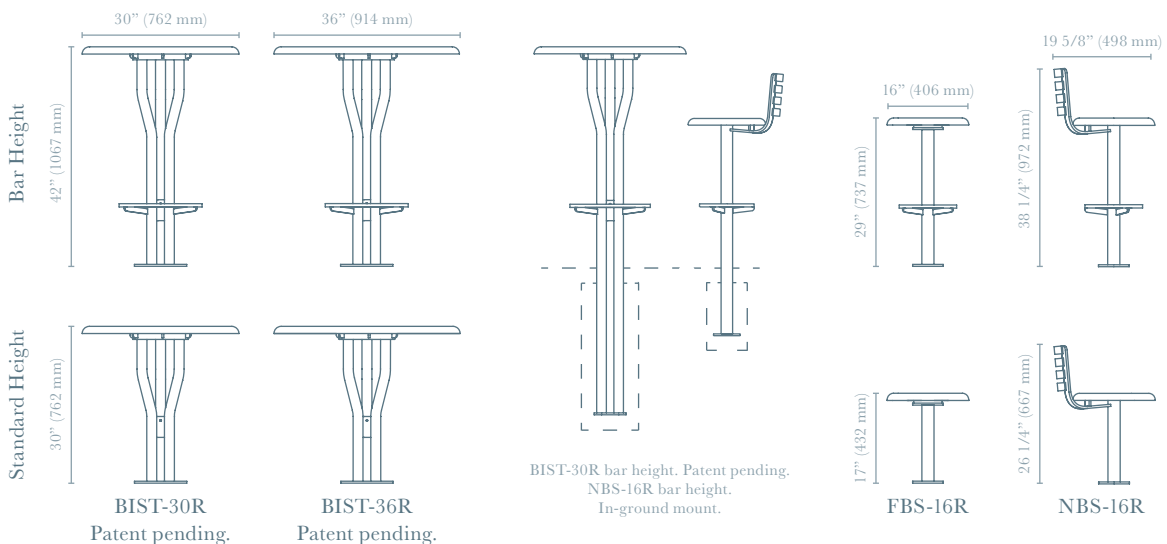

BISTRO TABLES

Round narrow-profile perforated tabletop. Standard height 30 in (762 mm) or bar height 42 in (1067 mm). 1 7/8 in (48 mm) tubular steel legs. Umbrella ready mount. Footrests standard on bar height. Patent pending.

BISTRO SEATS

16 in (406 mm) round, perforated steel seat. Standard height 17 in (432 mm) or bar height 29 in (737 mm). 2 3/8 in (60 mm) tubular steel legs. Footrests standard on bar height.

FBS-16R: Backless.

NBS-16R: Solid steel bar backrest.

OPTIONS

Surface mount. In-ground mount. Solid round seat (without perforation). Remove footrests.

See product specifications for further details. Drawings are not to scale. Our TGIC powder-coating averages 8-10 mils (200-250 microns) thick and is applied in-house to ensure the highest level of quality. Offered in 12 standard and metallic colors, plus a full range of RAL colors with available color matching. Additional cost may apply.

BIST-30R standard height bistro table. Patent pending.
FBS-16R standard height backless bistro seats.

BIST-30R bar height bistro table. Patent pending.
FBS-16R bar height backless bistro seats.

NBS-16R bar height and standard height bistro
seats with backrests.