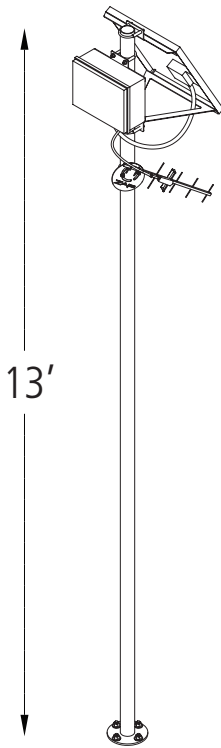

Model	351	352
Starter Price	\$2,690.00	\$3,010.00
Add-on Price	\$2,470.00	\$2,690.00
Bikes parked per unit	1	2
Standard colors	Choice of 7 colors	

DERO
A PLAYCORE Company

January 2018

2018 Price List

Dero ZAP