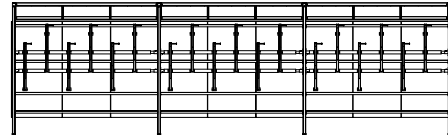

- Vertical parking with Bike Files or Ultra Space Savers
- U-lock compatible
- Various bench combinations available

Ultra Space Savers

Bike Files

Surface Mount Only	
Bikes parked per unit (vertically)	6-10
Starter Unit Galvanized or Powder Coated	\$3,180.00
Add-on Unit Galvanized or Powder Coated	\$2,341.00
Bike Files (10 Bikes)	\$1,486.00
Ultra Space Savers (6 Bikes)	\$912.00
Polycarbonate Roof	\$1,736.00
Metal Roof	\$386.00
Side Panels	\$1,244.00
Rear Panels	\$1,886.00
Bench Short	\$719.00
Bench Long	\$1,230.00