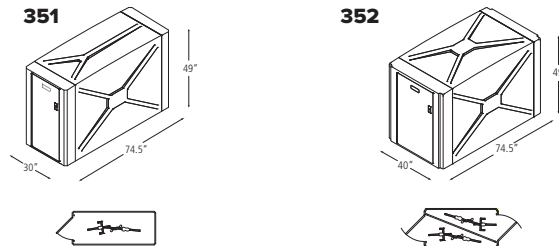

350 Series Lockers

- Modular–Assembly required
- Molded fiberglass reinforced plastic composite
- UV and graffiti resistant
- All stainless steel hardware
- Not stackable
- Comes standard with gear hooks, ventilation, door number, and master key

Model	351	352
Starter Price	$2,690.00	$3,010.00
Add-on Price	$2,470.00	$2,690.00
Bikes parked per unit	1	2
Standard colors	Choice of 7 colors