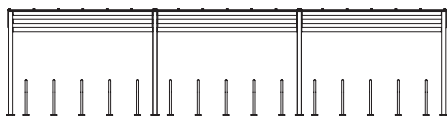

Modular construction—Add sections for more capacity