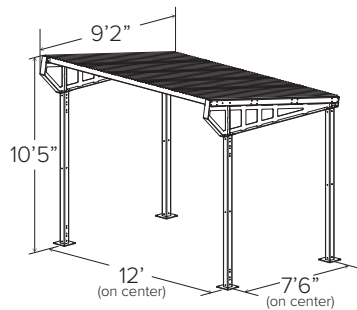

Bike Depot Shelter

Surface Mount Only—Corrugated metal roof—Racks NOT included	
Starter Unit Galvanized or Powder Coated	$4,375.00
Add-on Unit Galvanized or Powder Coated	$2,698.00
Side Panels	$1,210.00
Rear Panels	$1,846.00
Front Panels	$2,840.00
Locking Doors	$4,252.00
Bike File	$1,649.00