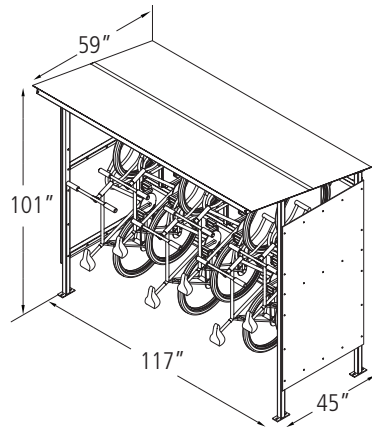

Angled arms available for same price

Patent D774,441

Wall Rack

Wall Mount [Parks 2 Bikes]
 Black rubber dip \$70.00

DERO
 A PLAYCORE Company

January 2018

2018 Price List

Pocket Shelter