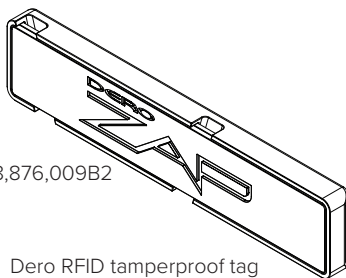

Tag Patent 8,876,009B2

Dero RFID tamperproof tag attaches to wheel spokes