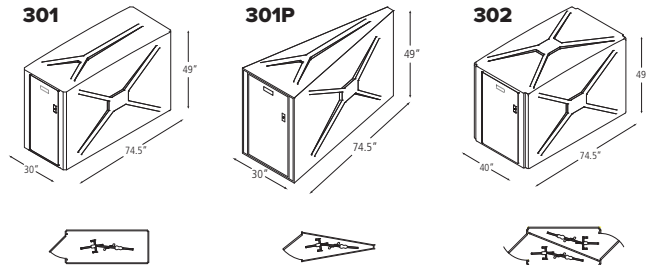

2018 Price List

300 Series Lockers

- One piece molded fiberglass reinforced plastic composite
- UV and graffiti resistant
- Standard hardware, T-Handle lock with 3 Keys or Padlock Handle
- Stackable option available

Model	301	301P	302
Price	$1,485.00	$1,400.00	$1,770.00
Bikes parked per unit	1	1	2
Standard colors	(2)–Medium Grey or Tan