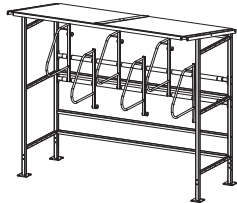

- Vertical parking with Bike Files or Ultra Space Savers
- U-lock compatible
- Various bench combinations available

Ultra Space Savers

Bike Files

Surface Mount Only	
Bikes parked per unit (vertically)	6-10
Starter Unit Galvanized or Powder Coated	\$3,180.00
Add-on Unit Galvanized or Powder Coated	\$2,341.00
Bike Files (10 Bikes)	\$1,486.00
Ultra Space Savers (6 Bikes)	\$912.00
Polycarbonate Roof	\$1,736.00
Metal Roof	\$386.00
Side Panels	\$1,244.00
Rear Panels	\$1,886.00
Bench Short	\$719.00
Bench Long	\$1,230.00