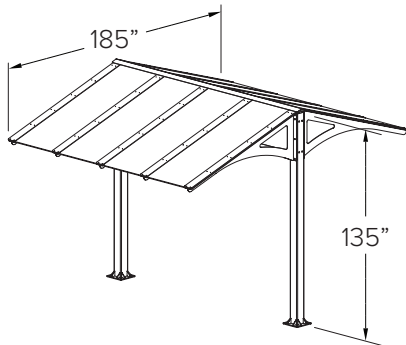

Hoop Racks and Dero Deckers: 39 bikes

Ultra Space Savers: 48 bikes

Ultra Space Savers and Dero Deckers: 51 bikes

Dero Deckers: 64 bikes

Kolo Shelter

Modular construction—Add sections for more capacity

Surface Mount Only—Polycarbonate roof—Racks NOT included	
Starter Unit—Short —80" Galvanized or Powder Coated	\$15,740.00
Add-on Unit -Short Galvanized or Powder Coated	\$12,163.00
Starter Unit—Medium —117" Galvanized or Powder Coated	\$20,278.00
Add-on Unit—Medium Galvanized or Powder Coated	\$16,708.00
Starter Unit—Long —154" Galvanized or Powder Coated	\$25,198.00
Add-on Unit—Long Galvanized or Powder Coated	\$21,756.00