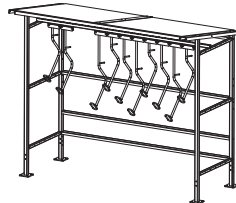

- Vertical parking with Bike Files or Ultra Space Savers
- U-lock compatible
- Various bench combinations available

Ultra Space Savers

Bike Files

Surface Mount Only	
Bikes parked per unit (vertically)	6-10
Starter Unit Galvanized or Powder Coated	\$3,180.00
Add-on Unit Galvanized or Powder Coated	\$2,341.00
Bike Files (10 Bikes)	\$1,486.00
Ultra Space Savers (6 Bikes)	\$912.00
Polycarbonate Roof	\$1,736.00
Metal Roof	\$386.00
Side Panels	\$1,244.00
Rear Panels	\$1,886.00
Bench Short	\$719.00
Bench Long	\$1,230.00